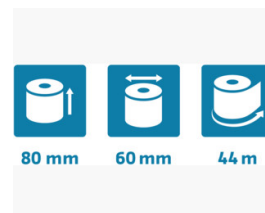

PRODUCT SHEET 43924E

EXACOMPTA
PARIS

Reference code	43924E
designation	ReceiptRoll 52g 80x60mm-44m SafeCont(10) - White
Material	Thermal paper
Product size	80x60x12x44
Colour	White
Product size (LxIxh)	80 x 60 x 60 mm
Unit weight	184 g
Product volume	0.288 dm ³
Ean code	3130630439240
Units per box	30
Size pack (LxIxh)	290 x 242 x 114 mm
Box weight	5 664 g
Pack volume	8.001 dm ³
EAN pack	3130632439248
Units per set	10
Size set (LxIxh)	300 x 120 x 80 mm
Weight set	1 840 g
Set volume	2.88 dm ³
EAN set	3130631439249
Units per palette	2520
Size pallet (LxIxh)	1200 x 800 x 948 mm
Palette weight	495 776 g
Pallet volume	910 dm ³

Specification

- Brand :** Exacompta
- Weight :** 52G/M2
- Product type :** Roll
- Roll type :** Roll 1 ply
- Paper quality :** Thermal w/o Phenol
- Packaging :** Shrinkwrapped
- Usage :** Scales machines
- Chuck diameter :** 12

Receipt Roll 52g 80x60mm-44m SafeCont(10)

Safe contact thermal rolls are made from a slightly blue-grey paper that is not affected by heat, light or humidity, which guarantees a long lasting imprint (minimum 35 years)