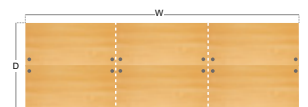

Double Back-to-Back Desks

CODE	W	D	H	RRP
CO2416	2400	1600	725	£1010
CO2816	2800	1600	725	£1092
CO3216	3200	1600	725	£1172

- Four straight 800mm deep desks in a double back-to-back bench desk configuration
- Legs are shared between desks, recessed centre leg support to save space and costs

Triple Back-to-Back Desks

CODE	W	D	H	RRP
CO3616	3600	1600	725	£1448
CO4216	4200	1600	725	£1515
CO4816	4800	1600	725	£1654

- Six straight 800mm deep desks in a triple back-to-back bench desk configuration
- Legs are shared between desk clusters with recessed centre leg supports