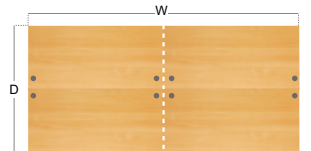

Back-to-Back Add-on Units

CODE	W	D	H	RRP
CO1216-AB	1200	1600	725	£402
CO1416-AB	1400	1600	725	£449
CO1616-AB	1600	1600	725	£485

- Two straight 800mm deep add-on units back-to-back, supplied with a centre leg
- Recessed leg is positioned in the centre of the bench desks and can be extended

Double Back-to-Back Desks

CODE	W	D	H	RRP
CO2416	2400	1600	725	£1010
CO2816	2800	1600	725	£1092
CO3216	3200	1600	725	£1172

- Four straight 800mm deep desks in a double back-to-back bench desk configuration
- Legs are shared between desks, recessed centre leg support to save space and costs