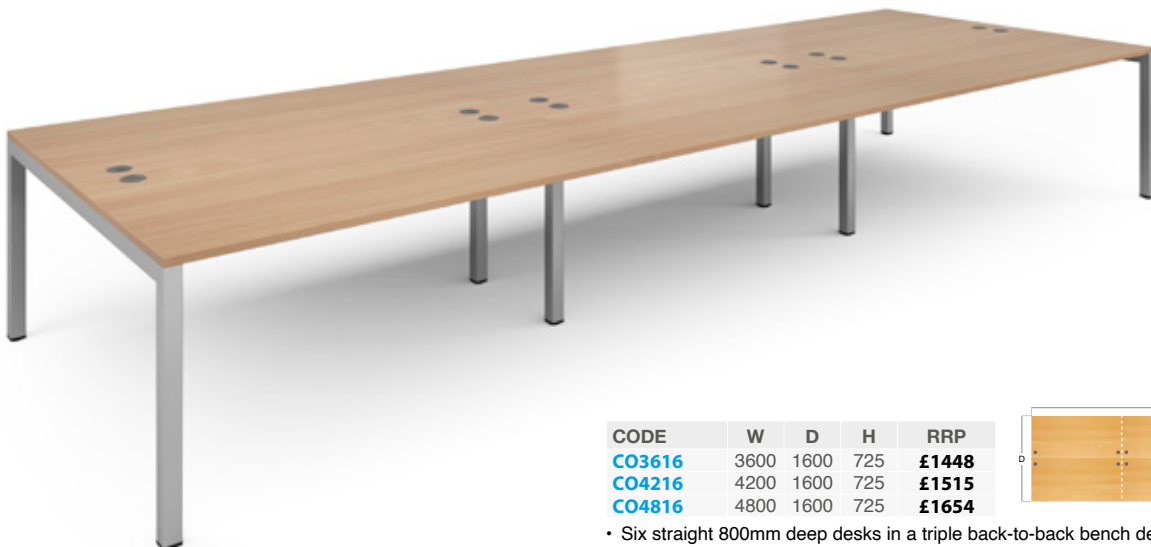

Back-to-Back Desks

CODE	W	D	H	RRP
CO1216	1200	1600	725	£610
CO1416	1400	1600	725	£648
CO1616	1600	1600	725	£692

- Two straight 800mm deep desks back-to-back, both with two cable access ports
- Extended rectangular steel framework for added strength & stability

Back-to-Back Add-on Units

CODE	W	D	H	RRP
CO1216-AB	1200	1600	725	£402
CO1416-AB	1400	1600	725	£449
CO1616-AB	1600	1600	725	£485

- Two straight 800mm deep add-on units back-to-back, supplied with a centre leg
- Recessed leg is positioned in the centre of the bench desks and can be extended

Double Back-to-Back Desks

CODE	W	D	H	RRP
CO2416	2400	1600	725	£1010
CO2816	2800	1600	725	£1092
CO3216	3200	1600	725	£1172

- Four straight 800mm deep desks in a double back-to-back bench desk configuration
- Legs are shared between desks, recessed centre leg support to save space and costs

Triple Back-to-Back Desks

CODE	W	D	H	RRP
CO3616	3600	1600	725	£1448
CO4216	4200	1600	725	£1515
CO4816	4800	1600	725	£1654

- Six straight 800mm deep desks in a triple back-to-back bench desk configuration
- Legs are shared between desk clusters with recessed centre leg supports