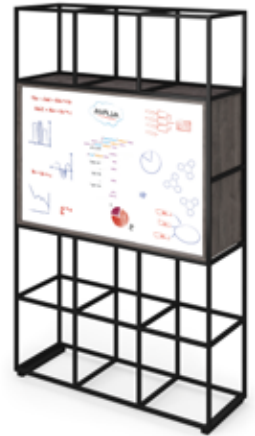

Triple Unit with Media Unit

*Rear whiteboard

CODE	W	D	H	Band A	Band B	Band C
FL-SM3	1220	420	2045	£1200	£1400	£1600

- Triple wide 5 high tower unit with central cut away
- Padded seat and sides in made to order fabric

CODE	DESCRIPTION	W	D	H	RRP
FL-MM3	Triple with media	1220	420	2045	£1429

- Triple wide 5 high tower unit with two sided media unit
- Media unit with cable management for TV & whiteboard on reverse side