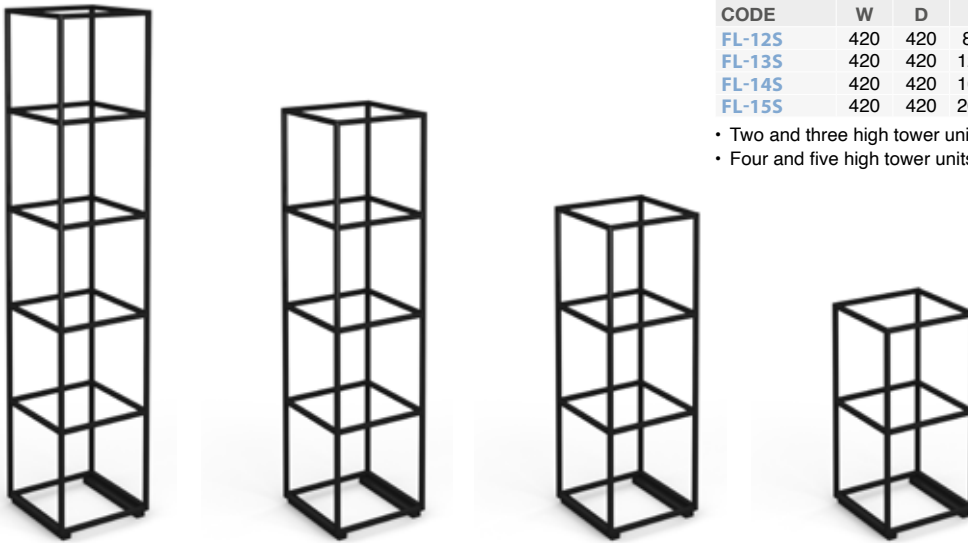

Double

Triple

Accessories

SPECIFICATION

Product
guarantee

Designed &
manufactured

The Flux modular shelving system epitomises the future of adaptable, modern design. Flux has a capacitor for an infinite number of layout options and shapes to help create work zones in any space to promote privacy or transparency as needed. The crisp, clean aesthetic of the black frame allows you to break up the workplace landscape while bringing together a wide range of complementary components and products – while never compromising on design.

FRAMES

Black
Steel

WOOD finishes

Grey Oak
(GO)

Kendal Oak
(KO)

Single Starter Units

CODE	W	D	H	RRP
FL-12S	420	420	845	£378
FL-13S	420	420	1245	£480
FL-14S	420	420	1645	£592
FL-15S	420	420	2045	£674

- Two and three high tower units supplied with 1 linking bracket
- Four and five high tower units supplied with 2 linking brackets

Double Starter Units

CODE	W	D	H	RRP
FL-22D	820	420	845	£429
FL-23D	820	420	1245	£562
FL-24D	820	420	1645	£674
FL-25D	820	420	2045	£756

- Two and three high tower units supplied with 1 linking bracket
- Four and five high tower units supplied with 2 linking brackets

Linking Brackets

Brackets - How to

Each Flux configuration starts with a starter unit – which can be single or double wide and up to 5 high.

Then simply add your add-on units & accessories to suit your needs.