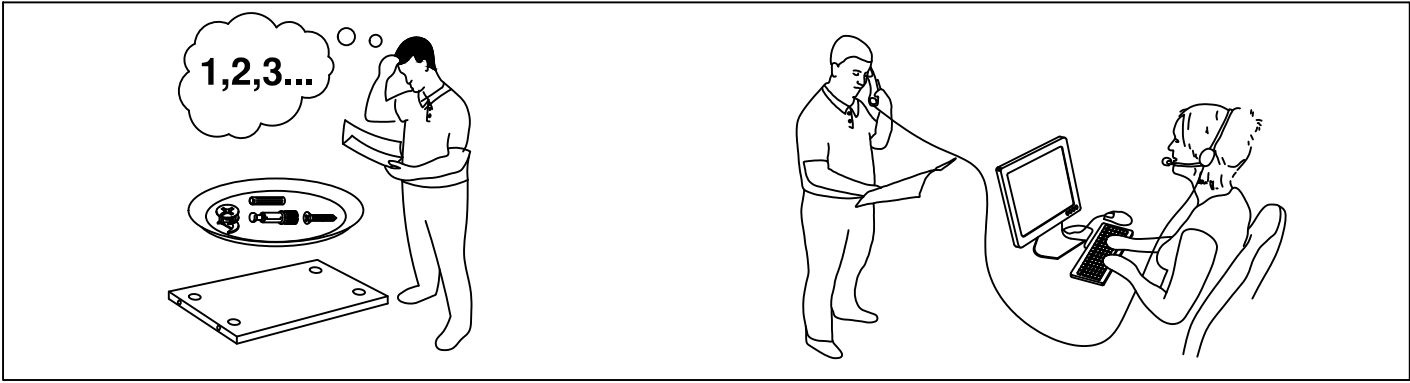

S2F

Shallow Desk Pedestal

Please check that you have all the fittings

S2F

4 Minifix cam 15N
CAM03

4 Quickfix spread bolt
BLT06

4 1 1/4 x 8 screw
SCR12

4 M4x22 COMBI BOLT
SCR25