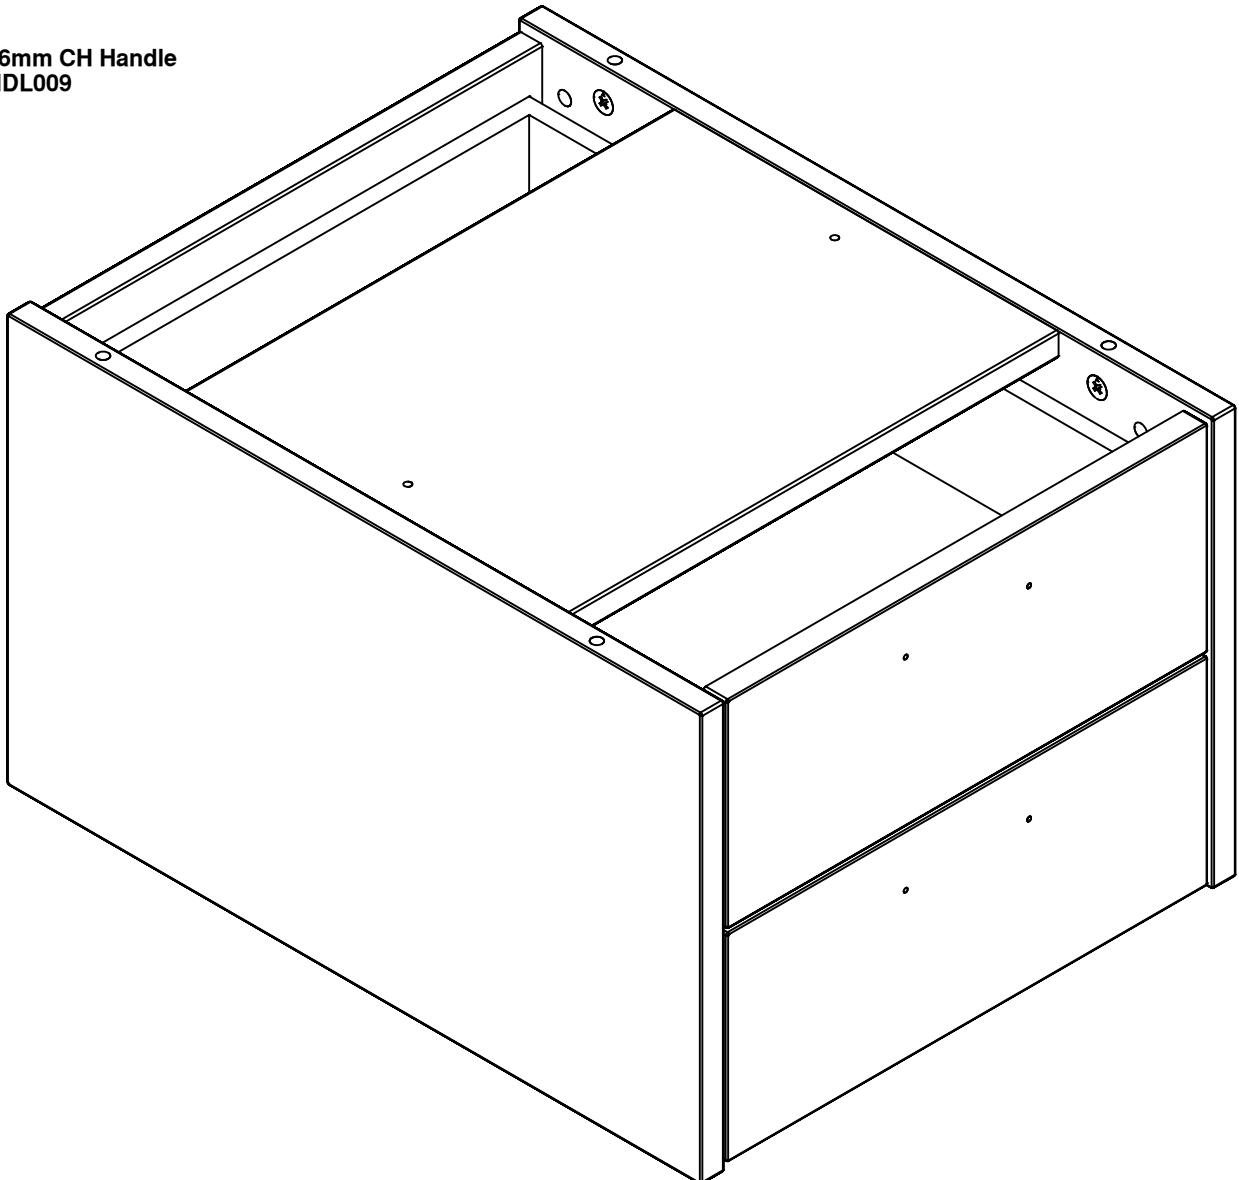

4 96mm CH Handle
HDL009