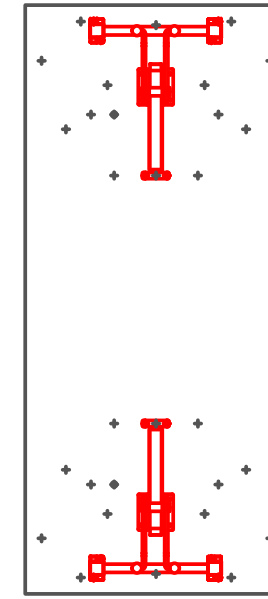

DELUXE RADIAL POST
LEG TABLE

TRUMPET BASE
DINING TABLE

FLAT SQUARE BASE
DINING TABLE

FLAT ROUND BASE DINING
TABLE

1800mm

PLEASE REFER TO THE TABLE BASE GUIDE OVERLEAF TO MATCH YOUR TABLE BASE WITH THE PRE DRILLED GUIDE HOLES

PRODUCT INFORMATION SHEET

T188 Table Top

DELUXE
FLIPTOP
TABLES

FLIPTOP
TABLE

DELUXE
FOLDING
TABLE

ROMA DINING
TABLE

PISA
DINING
TABLE

DELUXE RADIAL POST
LEG TABLE

TRUMPET BASE
DINING TABLE

FLAT SQUARE BASE
DINING TABLE

FLAT ROUND BASE DINING
TABLE