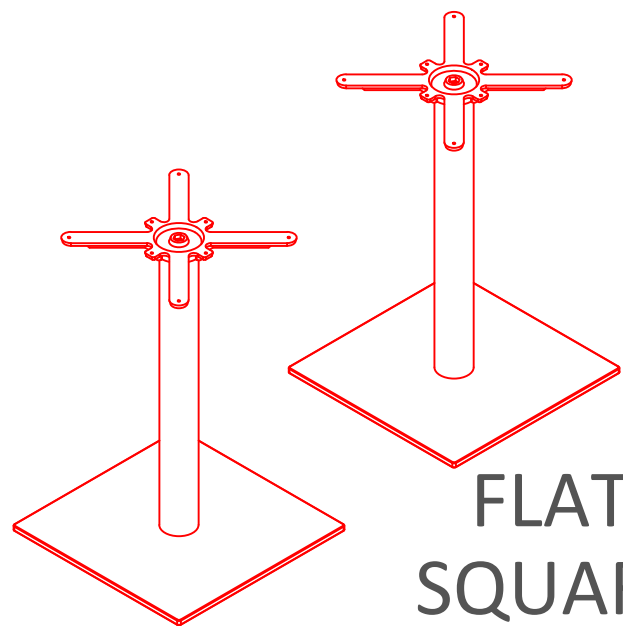

PISA DINING
TABLE

DELUXE RADIAL POST
LEG TABLE

TRUMPET BASE
DINING TABLE

FLAT SQUARE BASE
DINING TABLE

FLAT ROUND BASE DINING
TABLE

PRODUCT INFORMATION SHEET

T128 Table Top

**DELUXE
FLIPTOP
TABLE**

**FLIPTOP
TABLE**

**DELUXE
FOLDING
TABLE**

**DELUXE
RADIAL
POST LEG
TABLE**

PRODUCT INFORMATION SHEET
T128 Table Top

**ROMA
DINING
TABLE**

**PISA
DINING
TABLE**

**FLAT
SQUARE
BASE
DINING
TABLE**

**FLAT
ROUND
BASE
DINING
TABLE**

**TRUMPET
BASE
DINING
TABLE**

PLEASE REFER TO THE TABLE BASE GUIDE OVERLEAF TO MATCH YOUR TABLE BASE WITH THE PRE DRILLED GUIDE HOLES

PRODUCT INFORMATION SHEET

T148 Table Top

DELUXE
FLIPTOP
TABLES

FLIPTOP
TABLE