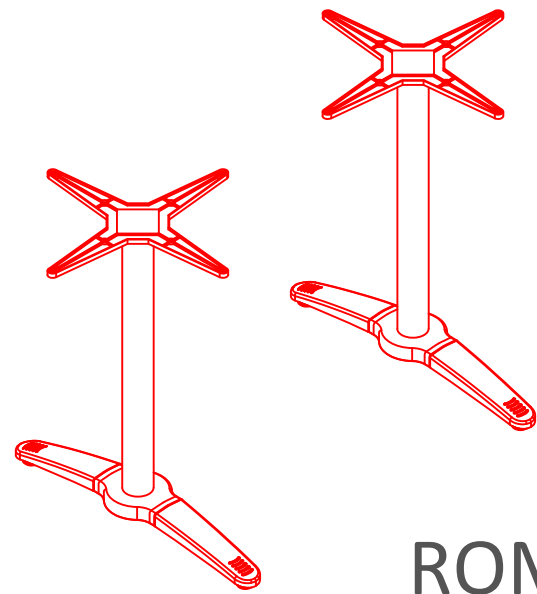

PISA DINING
TABLE

DELUXE RADIAL POST
LEG TABLE

TRUMPET BASE
DINING TABLE

FLAT SQUARE BASE
DINING TABLE

FLAT ROUND BASE DINING
TABLE

PRODUCT INFORMATION SHEET

T128 Table Top

**DELUXE
FLIPTOP
TABLE**

**FLIPTOP
TABLE**

**DELUXE
FOLDING
TABLE**

**DELUXE
RADIAL
POST LEG
TABLE**

PRODUCT INFORMATION SHEET
T128 Table Top

**ROMA
DINING
TABLE**

**PISA
DINING
TABLE**

**FLAT
SQUARE
BASE
DINING
TABLE**

**FLAT
ROUND
BASE
DINING
TABLE**

**TRUMPET
BASE
DINING
TABLE**

PLEASE REFER TO THE TABLE BASE GUIDE OVERLEAF TO MATCH YOUR TABLE BASE WITH THE PRE DRILLED GUIDE HOLES

PRODUCT INFORMATION SHEET

T148 Table Top

DELUXE
FLIPTOP
TABLES

FLIPTOP
TABLE