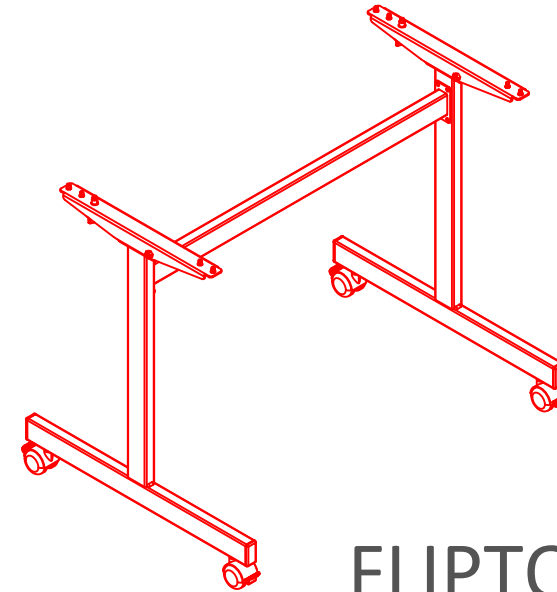

PLEASE REFER TO THE TABLE BASE GUIDE OVERLEAF TO MATCH YOUR TABLE BASE WITH THE PRE DRILLED GUIDE HOLES

PRODUCT INFORMATION SHEET

T128 Table Top

DELUXE
FLIPTOP
TABLES

FLIPTOP
TABLE

DELUXE
FOLDING
TABLE

ROMA DINING
TABLE

PISA DINING
TABLE

DELUXE RADIAL POST
LEG TABLE

TRUMPET BASE
DINING TABLE

FLAT SQUARE BASE
DINING TABLE

FLAT ROUND BASE DINING
TABLE

PRODUCT INFORMATION SHEET

T128 Table Top

**DELUXE
FLIPTOP
TABLE**

**FLIPTOP
TABLE**

**DELUXE
FOLDING
TABLE**

**DELUXE
RADIAL
POST LEG
TABLE**

PRODUCT INFORMATION SHEET
T128 Table Top

**ROMA
DINING
TABLE**

**PISA
DINING
TABLE**

**FLAT
SQUARE
BASE
DINING
TABLE**

**FLAT
ROUND
BASE
DINING
TABLE**

**TRUMPET
BASE
DINING
TABLE**

PLEASE REFER TO THE TABLE BASE GUIDE OVERLEAF TO MATCH YOUR TABLE BASE WITH THE PRE DRILLED GUIDE HOLES

PRODUCT INFORMATION SHEET

T148 Table Top

DELUXE
FLIPTOP
TABLES

FLIPTOP
TABLE