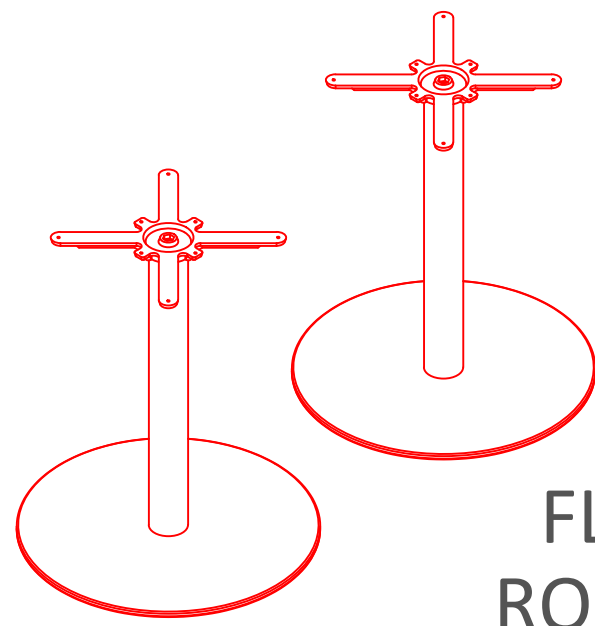

PISA DINING
TABLE

DELUXE RADIAL POST
LEG TABLE

TRUMPET BASE
DINING TABLE

FLAT SQUARE BASE
DINING TABLE

FLAT ROUND BASE DINING
TABLE

PRODUCT INFORMATION SHEET

T128 Table Top

**DELUXE
FLIPTOP
TABLE**

**FLIPTOP
TABLE**

**DELUXE
FOLDING
TABLE**

**DELUXE
RADIAL
POST LEG
TABLE**

PRODUCT INFORMATION SHEET
T128 Table Top

**ROMA
DINING
TABLE**

**PISA
DINING
TABLE**

**FLAT
SQUARE
BASE
DINING
TABLE**

**FLAT
ROUND
BASE
DINING
TABLE**

**TRUMPET
BASE
DINING
TABLE**

PLEASE REFER TO THE TABLE BASE GUIDE OVERLEAF TO MATCH YOUR TABLE BASE WITH THE PRE DRILLED GUIDE HOLES

PRODUCT INFORMATION SHEET

T148 Table Top

DELUXE
FLIPTOP
TABLES

FLIPTOP
TABLE