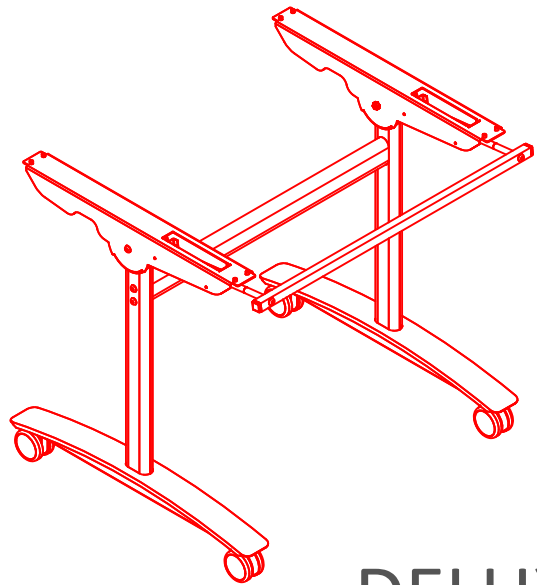

PLEASE REFER TO THE TABLE BASE GUIDE OVERLEAF TO MATCH YOUR TABLE BASE WITH THE PRE DRILLED GUIDE HOLES

PRODUCT INFORMATION SHEET

T128 Table Top

DELUXE
FLIPTOP
TABLES

FLIPTOP
TABLE

DELUXE
FOLDING
TABLE

ROMA DINING
TABLE

PISA DINING
TABLE

DELUXE RADIAL POST
LEG TABLE

TRUMPET BASE
DINING TABLE

FLAT SQUARE BASE
DINING TABLE

FLAT ROUND BASE DINING
TABLE

PRODUCT INFORMATION SHEET

T128 Table Top

**DELUXE
FLIPTOP
TABLE**

**FLIPTOP
TABLE**

**DELUXE
FOLDING
TABLE**

**DELUXE
RADIAL
POST LEG
TABLE**

PRODUCT INFORMATION SHEET
T128 Table Top

**ROMA
DINING
TABLE**

**PISA
DINING
TABLE**

**FLAT
SQUARE
BASE
DINING
TABLE**

**FLAT
ROUND
BASE
DINING
TABLE**

**TRUMPET
BASE
DINING
TABLE**

PLEASE REFER TO THE TABLE BASE GUIDE OVERLEAF TO MATCH YOUR TABLE BASE WITH THE PRE DRILLED GUIDE HOLES

PRODUCT INFORMATION SHEET

T148 Table Top

DELUXE
FLIPTOP
TABLES

FLIPTOP
TABLE