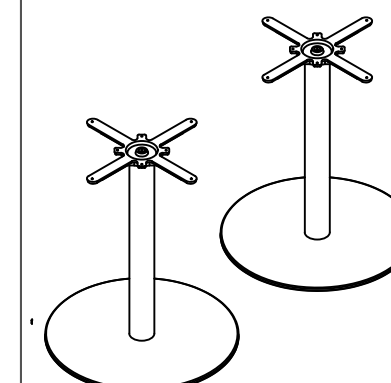

DELUXE RADIAL POST
LEG TABLE

TRUMPET BASE
DINING TABLE

FLAT SQUARE BASE
DINING TABLE

FLAT ROUND BASE DINING
TABLE

1800mm

PLEASE REFER TO THE TABLE BASE GUIDE OVERLEAF TO MATCH YOUR TABLE BASE WITH THE PRE DRILLED GUIDE HOLES

PRODUCT INFORMATION SHEET

T188 Table Top

DELUXE
FLIPTOP
TABLES

FLIPTOP
TABLE

DELUXE
FOLDING
TABLE

ROMA DINING
TABLE

PISA
DINING
TABLE

DELUXE RADIAL POST
LEG TABLE