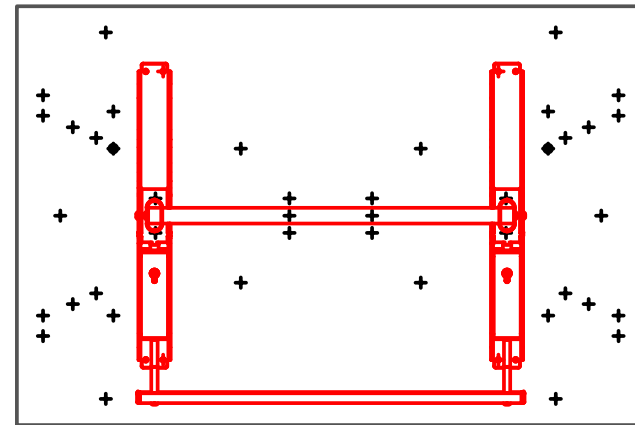

PISA DINING
TABLE

DELUXE RADIAL POST
LEG TABLE

TRUMPET BASE
DINING TABLE

FLAT SQUARE BASE
DINING TABLE

FLAT ROUND BASE DINING
TABLE

PRODUCT INFORMATION SHEET

T128 Table Top

**DELUXE
FLIPTOP
TABLE**

**TRUMPET
BASE
DINING
TABLE**

PLEASE REFER TO THE TABLE BASE GUIDE OVERLEAF TO MATCH YOUR TABLE BASE WITH THE PRE DRILLED GUIDE HOLES

PRODUCT INFORMATION SHEET

T148 Table Top

DELUXE
FLIPTOP
TABLES

FLIPTOP
TABLE