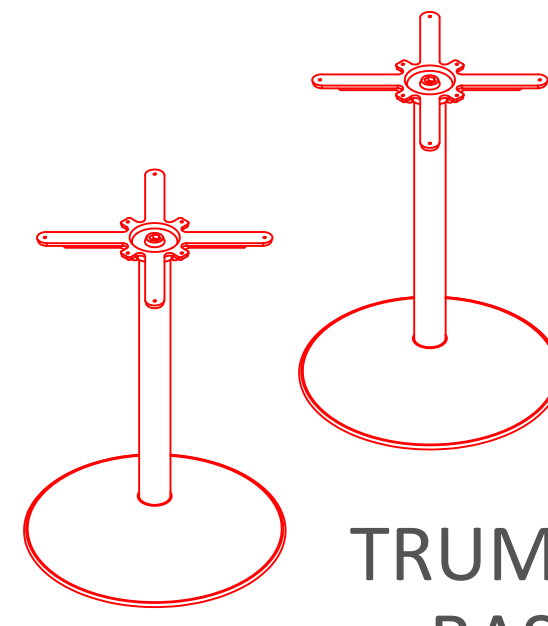

PISA DINING
TABLE

DELUXE RADIAL POST
LEG TABLE

TRUMPET BASE
DINING TABLE

FLAT SQUARE BASE
DINING TABLE

FLAT ROUND BASE DINING
TABLE

PRODUCT INFORMATION SHEET

T128 Table Top

**DELUXE
FLIPTOP
TABLE**

**FLIPTOP
TABLE**

**DELUXE
FOLDING
TABLE**

**DELUXE
RADIAL
POST LEG
TABLE**

PRODUCT INFORMATION SHEET
T128 Table Top

**ROMA
DINING
TABLE**

**PISA
DINING
TABLE**

**FLAT
SQUARE
BASE
DINING
TABLE**

**FLAT
ROUND
BASE
DINING
TABLE**

**TRUMPET
BASE
DINING
TABLE**

PLEASE REFER TO THE TABLE BASE GUIDE OVERLEAF TO MATCH YOUR TABLE BASE WITH THE PRE DRILLED GUIDE HOLES

PRODUCT INFORMATION SHEET

T148 Table Top

DELUXE
FLIPTOP
TABLES

FLIPTOP
TABLE