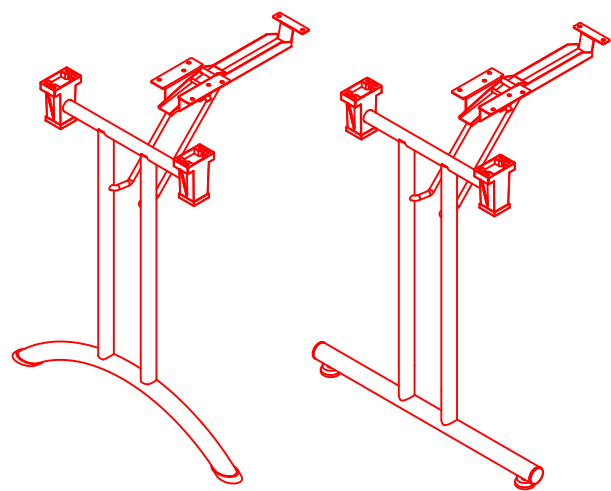

PLEASE REFER TO THE TABLE BASE GUIDE OVERLEAF TO MATCH YOUR TABLE BASE WITH THE PRE DRILLED GUIDE HOLES

PRODUCT INFORMATION SHEET

T128 Table Top

DELUXE
FLIPTOP
TABLES

FLIPTOP
TABLE

DELUXE
FOLDING
TABLE

ROMA DINING
TABLE

PISA DINING
TABLE

DELUXE RADIAL POST
LEG TABLE

TRUMPET BASE
DINING TABLE

FLAT SQUARE BASE
DINING TABLE

FLAT ROUND BASE DINING
TABLE

PRODUCT INFORMATION SHEET

T128 Table Top

**DELUXE
FLIPTOP
TABLE**

**FLIPTOP
TABLE**

**DELUXE
FOLDING
TABLE**

**DELUXE
RADIAL
POST LEG
TABLE**

PRODUCT INFORMATION SHEET
T128 Table Top

**ROMA
DINING
TABLE**

**PISA
DINING
TABLE**

**FLAT
SQUARE
BASE
DINING
TABLE**

**FLAT
ROUND
BASE
DINING
TABLE**

**TRUMPET
BASE
DINING
TABLE**

PLEASE REFER TO THE TABLE BASE GUIDE OVERLEAF TO MATCH YOUR TABLE BASE WITH THE PRE DRILLED GUIDE HOLES

PRODUCT INFORMATION SHEET

T148 Table Top

DELUXE
FLIPTOP
TABLES

FLIPTOP
TABLE