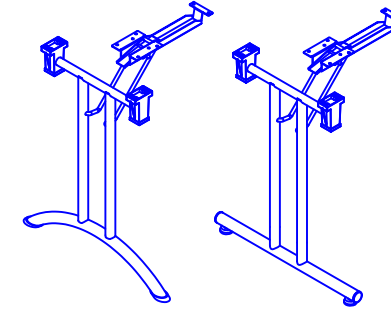

DELUXE RADIAL POST
LEG TABLE

TRUMPET BASE
DINING TABLE

FLAT SQUARE BASE
DINING TABLE

FLAT ROUND BASE DINING
TABLE

1800mm

PLEASE REFER TO THE TABLE BASE GUIDE OVERLEAF TO MATCH YOUR TABLE BASE WITH THE PRE DRILLED GUIDE HOLES

PRODUCT INFORMATION SHEET

T188 Table Top

DELUXE
FLIPTOP
TABLES

FLIPTOP
TABLE

DELUXE
FOLDING
TABLE

ROMA DINING
TABLE

PISA
DINING
TABLE

DELUXE RADIAL POST
LEG TABLE

TRUMPET BASE
DINING TABLE

FLAT SQUARE BASE
DINING TABLE

FLAT ROUND BASE DINING
TABLE