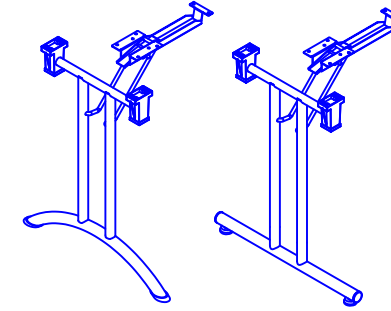

**FLIPTOP
TABLE**

**DELUXE
FOLDING
TABLE**

**DELUXE
RADIAL
POST LEG
TABLE**

PRODUCT INFORMATION SHEET
T128 Table Top

**ROMA
DINING
TABLE**

**PISA
DINING
TABLE**

**FLAT
SQUARE
BASE
DINING
TABLE**

**FLAT
ROUND
BASE
DINING
TABLE**

**TRUMPET
BASE
DINING
TABLE**

PLEASE REFER TO THE TABLE BASE GUIDE OVERLEAF TO MATCH YOUR TABLE BASE WITH THE PRE DRILLED GUIDE HOLES

PRODUCT INFORMATION SHEET

T148 Table Top

DELUXE
FLIPTOP
TABLES

FLIPTOP
TABLE

DELUXE
FOLDING
TABLE

ROMA DINING
TABLE

PISA DINING
TABLE

DELUXE RADIAL POST
LEG TABLE

TRUMPET BASE
DINING TABLE

FLAT SQUARE BASE
DINING TABLE

FLAT ROUND BASE
DINING TABLE

PRODUCT INFORMATION SHEET