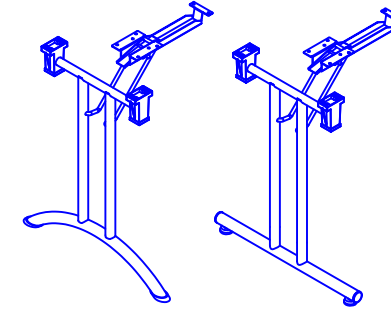

PLEASE REFER TO THE TABLE BASE GUIDE OVERLEAF TO MATCH YOUR TABLE BASE WITH THE PRE DRILLED GUIDE HOLES

PRODUCT INFORMATION SHEET

T128 Table Top

DELUXE
FLIPTOP
TABLES

FLIPTOP
TABLE

DELUXE
FOLDING
TABLE

ROMA DINING
TABLE

PISA DINING
TABLE

DELUXE RADIAL POST
LEG TABLE

TRUMPET BASE
DINING TABLE

FLAT SQUARE BASE
DINING TABLE

FLAT ROUND BASE DINING
TABLE

PRODUCT INFORMATION SHEET

T128 Table Top

**DELUXE
FLIPTOP
TABLE**

**FLIPTOP
TABLE**

**DELUXE
FOLDING
TABLE**

**DELUXE
RADIAL
POST LEG
TABLE**

PRODUCT INFORMATION SHEET
T128 Table Top

**ROMA
DINING
TABLE**

**PISA
DINING
TABLE**

**FLAT
SQUARE
BASE
DINING
TABLE**

**FLAT
ROUND
BASE
DINING
TABLE**

**TRUMPET
BASE
DINING
TABLE**

PLEASE REFER TO THE TABLE BASE GUIDE OVERLEAF TO MATCH YOUR TABLE BASE WITH THE PRE DRILLED GUIDE HOLES

PRODUCT INFORMATION SHEET

T148 Table Top

DELUXE
FLIPTOP
TABLES

FLIPTOP
TABLE