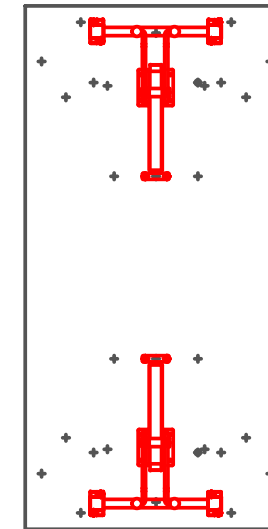

T168 Table Top

PLEASE REFER TO THE TABLE BASE GUIDE OVERLEAF TO MATCH YOUR TABLE BASE WITH THE PRE DRILLED GUIDE HOLES

DELUXE
FLIPTOP
TABLES

FLIPTOP
TABLE

DELUXE
FOLDING
TABLE

ROMA DINING
TABLE

PISA
DINING
TABLE

DELUXE RADIAL POST
LEG TABLE

TRUMPET BASE
DINING TABLE

FLAT SQUARE BASE
DINING TABLE

FLAT ROUND BASE DINING
TABLE

1800mm

PLEASE REFER TO THE TABLE BASE GUIDE OVERLEAF TO MATCH YOUR TABLE BASE WITH THE PRE DRILLED GUIDE HOLES