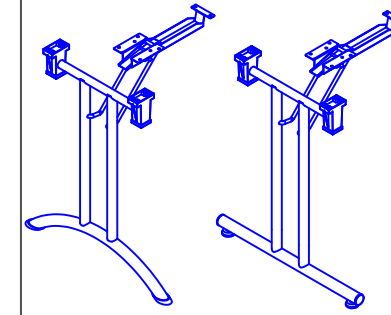

T168 Table Top

PLEASE REFER TO THE TABLE BASE GUIDE OVERLEAF TO MATCH YOUR TABLE BASE WITH THE PRE DRILLED GUIDE HOLES

DELUXE
FLIPTOP
TABLES

FLIPTOP
TABLE

DELUXE
FOLDING
TABLE

ROMA DINING
TABLE

PISA
DINING
TABLE

DELUXE RADIAL POST
LEG TABLE

TRUMPET BASE
DINING TABLE

FLAT SQUARE BASE
DINING TABLE

FLAT ROUND BASE DINING
TABLE

1800mm

PLEASE REFER TO THE TABLE BASE GUIDE OVERLEAF TO MATCH YOUR TABLE BASE WITH THE PRE DRILLED GUIDE HOLES