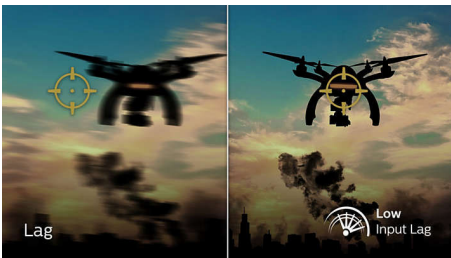

Immersive visuals

- 16:9 Full HD display for crisp, detailed images
- High Dynamic Range (HDR) for more lifelike colourful visuals

PHILIPS

Highlights

180 Hz Gaming

You play intense, competitive gaming. You demand display with lag-free, ultra-smooth images. This display redraws the screen image up to 180 times per second, effectively faster than a standard display. A lower frame rate can make enemies appear to jump from spot to spot on the screen, making them difficult targets to hit. With a 180 Hz frame rate, you get those critical missing images on the screen which show enemy movement in ultra-smooth motion so you can easily target enemies. With ultra-low input lag and no screen tearing, this Philips display is your perfect gaming partner.

Low input lag

Input lag is the amount of time that elapses between performing an action with connected devices and seeing the result on screen. Low input lag reduces the time delay between entering a command from your devices to monitor, greatly improving play on twitch-sensitive video games, particularly important for playing fast-paced, competitive games.