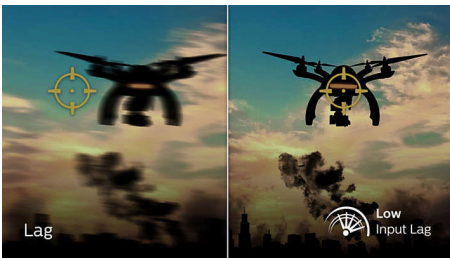

27M2N3201A/00

Highlights

180 Hz Gaming

You play intense, competitive gaming. You demand display with lag-free, ultra-smooth images. This display redraws the screen image up to 180 times per second, effectively faster than a standard display. A lower frame rate can make enemies appear to jump from spot to spot on the screen, making them difficult targets to hit. With a 180 Hz frame rate, you get those critical missing images on the screen which show enemy movement in ultra-smooth motion so you can easily target enemies. With ultra-low input lag and no screen tearing, this Philips display is your perfect gaming partner.

Low input lag

Input lag is the amount of time that elapses between performing an action with connected devices and seeing the result on screen. Low input lag reduces the time delay between entering a command from your devices to monitor, greatly improving play on twitch-sensitive video games, particularly important for playing fast-paced, competitive games.