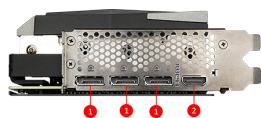

SPECIFICATIONS

Model Name	GeForce RTX™ 3060 Ti GAMING X 8G LHR
Graphics Processing Unit	NVIDIA® GeForce RTX™ 3060 Ti
Interface	PCI Express® Gen 4
Core Clocks	Boost: 1770 MHz
CUDA® CORES	4864
Memory Speed	14 Gbps
Memory	8GB GDDR6
Memory Bus	256-bit
Output	DisplayPort x 3 (v1.4a) HDMI x 1 (Supports 4K@120Hz as specified in HDMI 2.1)
HDCP Support	Y
Power consumption	220W
Power connectors	8-pin x 1 + 6-pin x 1
Recommended PSU	600W
Card Dimension (mm)	278 x 131 x 51 mm
Weight (Card / Package)	1007g / 1596g
DirectX Version Support	12 API
OpenGL Version Support	4.6
Maximum Displays	4
VR Ready	Y
G-SYNC® technology	Y
Adaptive Vertical Sync	Y
Digital Maximum Resolution	7680x4320

CONNECTIONS

1. DisplayPort
2. HDMI

FEATURES

TWIN FROZR 8

TWIN FROZR 8 offers the perfect balance between cool temperatures and quiet fans during endless gaming sessions.

Zero Frozr

The fans completely stop when temperatures are relatively low, eliminating all noise.

TORX FAN 4.0

A masterpiece of teamwork, fan blades work in pairs to create unprecedented levels of focused air pressure.

Airflow Control

Don't sweat it, Airflow Control guides the air to exactly where it needs to be for maximum cooling.

Core Pipe

Precision-machined heat pipes ensure max contact and spread heat along the full length of the heatsink.

Metal Backplate

Thermal pads under the sturdy metal backplate provide additional cooling while the flow-through ventilation reduces trapped heat.