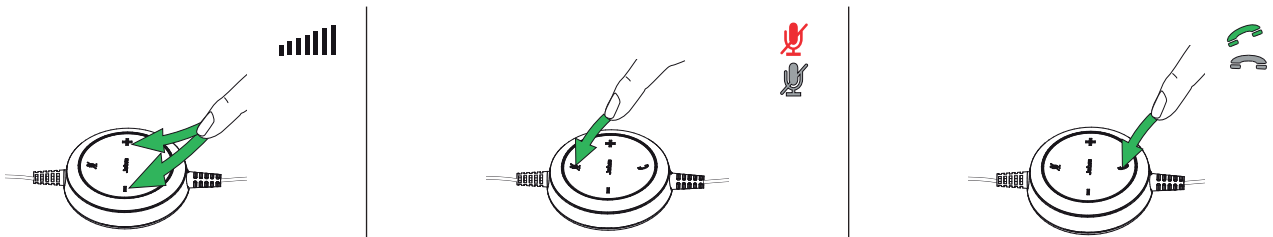

01 How to connect

02 How to wear

03 How to use

Jabra Evolve 20/20SE variants

Variant	Variant name	Description	Detail
	Jabra Evolve 20 UC mono Item: 4993-829-209	Corded mono headset for VoIP softphone	<ul style="list-style-type: none"> Optimized for Unified Communication with USB adapter that enables easy integration with PC. Foam ear cushions.
	Jabra Evolve 20 UC stereo Item: 4999-829-209	Corded stereo headset for VoIP softphone	
	Jabra Evolve 20 MS mono Item: 4993-823-109	Certified for Skype for Business mono headset for VoIP softphone	
	Jabra Evolve 20 MS stereo Item: 4999-823-109	Certified for Skype for Business stereo headset for VoIP softphone	
	Jabra Evolve 20SE UC mono Item: 4993-829-409	Corded mono headset for VoIP softphone	<ul style="list-style-type: none"> Optimized for Unified Communication with USB adapter that enables easy integration with PC. Leatherette ear cushions.
	Jabra Evolve 20SE UC stereo Item: 4999-829-409	Corded stereo headset for VoIP softphone	
	Jabra Evolve 20SE MS mono Item: 4993-823-309	Certified for Skype for Business mono headset for VoIP softphone	
	Jabra Evolve 20SE MS stereo Item: 4999-823-309	Certified for Skype for Business stereo headset for VoIP softphone	