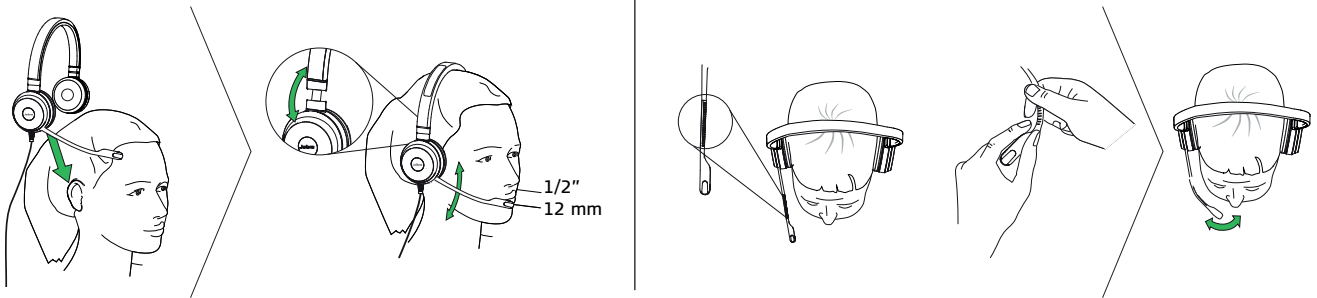

Flexible Plug and Play connectivity

Works straight out of the box. Installation is as easy as simply plugging it in to the USB port on your laptop.

All day comfort (Evolve 20SE)

Built for style and comfort with soft leatherette ear cushions. Adjustable headband lets you find the perfect fit.

Works with:

softphone

Certified:

For compatibility information go to jabra.com

Reasons to choose:

Jabra Evolve 20/20SE

- Made for voice calls and music
- Passive noise cancellation
- Easy call management using control unit

01 How to connect

02 How to wear

03 How to use

Jabra Evolve 20/20SE variants

Variant	Variant name	Description	Detail
	Jabra Evolve 20 UC mono Item: 4993-829-209	Corded mono headset for VoIP softphone	<ul style="list-style-type: none"> Optimized for Unified Communication with USB adapter that enables easy integration with PC. Foam ear cushions.
	Jabra Evolve 20 UC stereo Item: 4999-829-209	Corded stereo headset for VoIP softphone	
	Jabra Evolve 20 MS mono Item: 4993-823-109	Certified for Skype for Business mono headset for VoIP softphone	
	Jabra Evolve 20 MS stereo Item: 4999-823-109	Certified for Skype for Business stereo headset for VoIP softphone	
	Jabra Evolve 20SE UC mono Item: 4993-829-409	Corded mono headset for VoIP softphone	<ul style="list-style-type: none"> Optimized for Unified Communication with USB adapter that enables easy integration with PC. Leatherette ear cushions.
	Jabra Evolve 20SE UC stereo Item: 4999-829-409	Corded stereo headset for VoIP softphone	
	Jabra Evolve 20SE MS mono Item: 4993-823-309	Certified for Skype for Business mono headset for VoIP softphone	
	Jabra Evolve 20SE MS stereo Item: 4999-823-309	Certified for Skype for Business stereo headset for VoIP softphone	