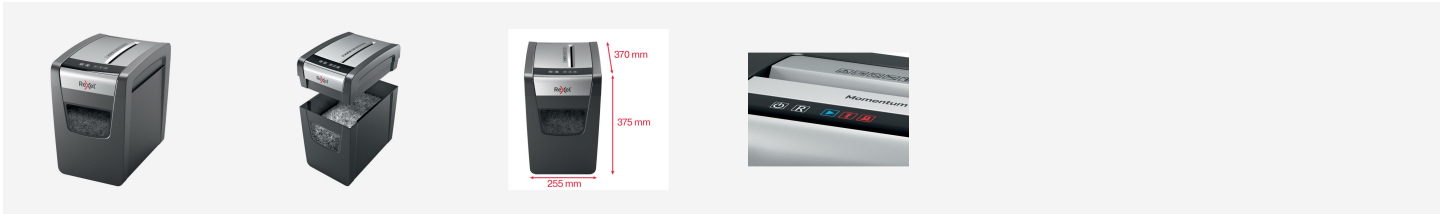

Rexel Momentum X410-SL Slimline Paper Shredder

The power to shred more! Rexel Momentum X410-SL Slimline Paper Shredder shreds up to 10 sheets in one go, with a 6 minute continuous run time, and a slimmer design making it ideal for home use. The Slim X410-SL comes with anti jam technology to guarantee uninterrupted shredding. P4 Cross Cut 4x28mm pieces. Quiet, with simple, intuitive, touch control buttons for easy operation and a generous 23L bin capacity [225 A4 sheets]

Attributes

- Shreds up to 10 sheets of paper in one go
- High security level shredding with P4, Cross Cut 4x28mm pieces
- Shred more paper for longer with a 6 minute continuous run time
- Anti jam technology, shredder automatically stops and reverses when too much paper is inserted
- Easily shreds multiple documents, even with staples and paperclips on the corners
- Simple intuitive touch control buttons for easy operation
- A large 23L bin capacity which holds 225 A4 sheets
- Quiet operation, so minimal disruption in the home or office
- Slimmer design for more versatile positioning.
- 2 year guarantee

Specifications

Number	2104573
Colour	black
Dimensions (W x H x D)	255 x 375 x 370 mm
Cut Type	Cross Cut
Maximum Slot Entry Width (mm)	220
Period of Warranty	2 year
Run Time From Cold (min)	6
Run Time/Cool Down Time (min)	6/60
Security Level	P-4
Shred Size	4x28mm
Cutting capacity 80 gsm in sheets	Shreds up to 10 sheets of paper in one go
Container/collection volume in l	23
Weight	6500 g
Pallet quantity	24
EAN code	5028252523295