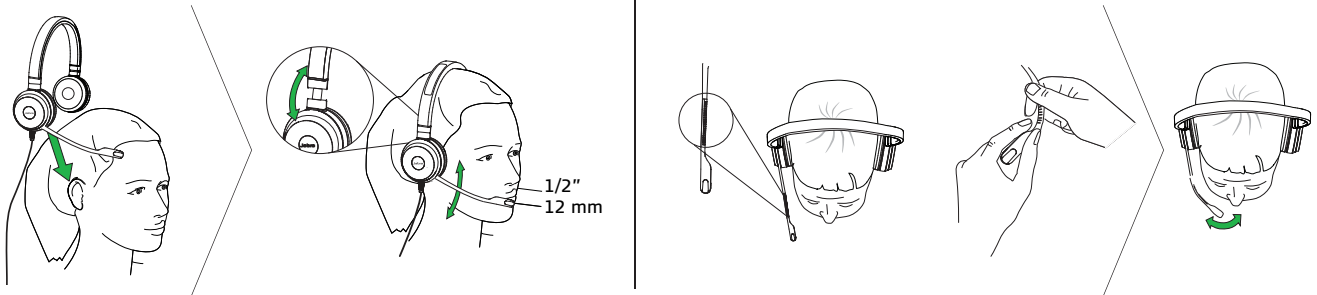

Flexible Plug and Play connectivity

Works straight out of the box. Installation is as easy as simply plugging it in to the USB port on your laptop.

All day comfort (Evolve 20SE)

Built for style and comfort with soft leatherette ear cushions. Adjustable headband lets you find the perfect fit.

Works with:

softphone

Certified:

For compatibility information go to jabra.com

Reasons to choose:

Jabra Evolve 20/20SE

- Made for voice calls and music
- Passive noise cancellation
- Easy call management using control unit

01 How to connect

02 How to wear

03 How to use

Jabra Evolve 20/20SE variants

Variant	Variant name	Description	Detail
	Jabra Evolve 20 UC mono Item: 4993-829-209	Corded mono headset for VoIP softphone	<ul style="list-style-type: none"> Optimized for Unified Communication with USB adapter that enables easy integration with PC. Foam ear cushions.
	Jabra Evolve 20 UC stereo Item: 4999-829-209	Corded stereo headset for VoIP softphone	
	Jabra Evolve 20 MS mono Item: 4993-823-109	Certified for Skype for Business mono headset for VoIP softphone	
	Jabra Evolve 20 MS stereo Item: 4999-823-109	Certified for Skype for Business stereo headset for VoIP softphone	
	Jabra Evolve 20SE UC mono Item: 4993-829-409	Corded mono headset for VoIP softphone	<ul style="list-style-type: none"> Optimized for Unified Communication with USB adapter that enables easy integration with PC. Leatherette ear cushions.
	Jabra Evolve 20SE UC stereo Item: 4999-829-409	Corded stereo headset for VoIP softphone	
	Jabra Evolve 20SE MS mono Item: 4993-823-309	Certified for Skype for Business mono headset for VoIP softphone	
	Jabra Evolve 20SE MS stereo Item: 4999-823-309	Certified for Skype for Business stereo headset for VoIP softphone	