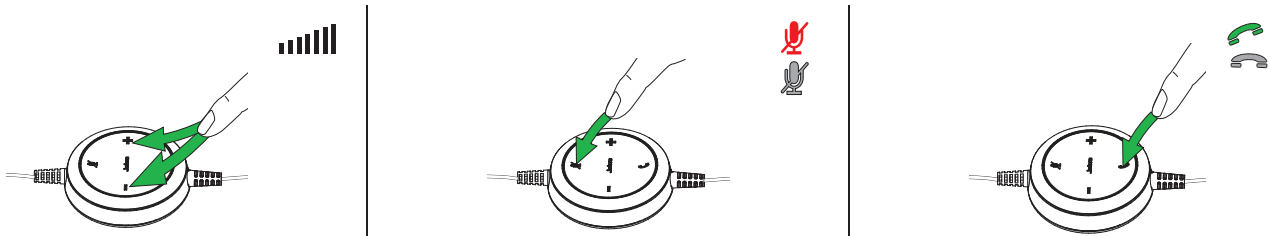

01 How to connect

02 How to wear

03 How to use

Jabra Evolve 20/20SE variants

Variant	Variant name	Description	Detail
	Jabra Evolve 20 UC mono Item: 4993-829-209	Corded mono headset for VoIP softphone	<ul style="list-style-type: none"> Optimized for Unified Communication with USB adapter that enables easy integration with PC. Foam ear cushions.
	Jabra Evolve 20 UC stereo Item: 4999-829-209	Corded stereo headset for VoIP softphone	
	Jabra Evolve 20 MS mono Item: 4993-823-109	Certified for Skype for Business mono headset for VoIP softphone	
	Jabra Evolve 20 MS stereo Item: 4999-823-109	Certified for Skype for Business stereo headset for VoIP softphone	
	Jabra Evolve 20SE UC mono Item: 4993-829-409	Corded mono headset for VoIP softphone	<ul style="list-style-type: none"> Optimized for Unified Communication with USB adapter that enables easy integration with PC. Leatherette ear cushions.
	Jabra Evolve 20SE UC stereo Item: 4999-829-409	Corded stereo headset for VoIP softphone	
	Jabra Evolve 20SE MS mono Item: 4993-823-309	Certified for Skype for Business mono headset for VoIP softphone	
	Jabra Evolve 20SE MS stereo Item: 4999-823-309	Certified for Skype for Business stereo headset for VoIP softphone	