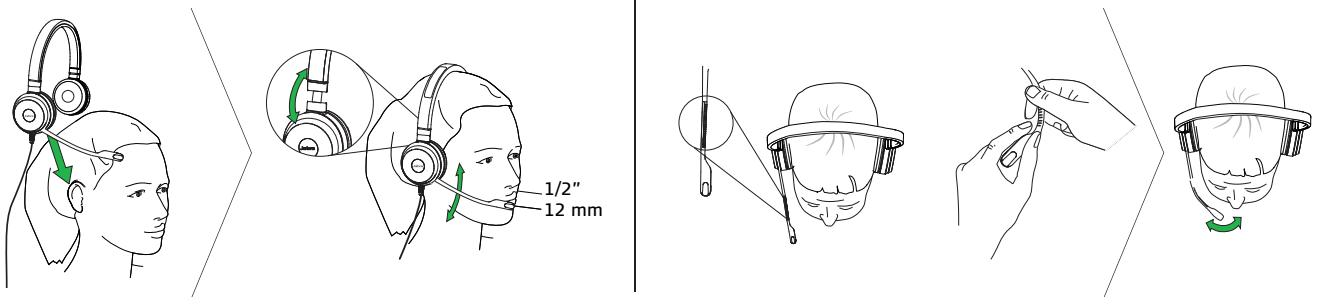

Flexible Plug and Play connectivity

Works straight out of the box. Installation is as easy as simply plugging it in to the USB port on your laptop.

All day comfort (Evolve 20SE)

Built for style and comfort with soft leatherette ear cushions. Adjustable headband lets you find the perfect fit.

Reasons to choose:

Jabra Evolve 20/20SE

- Made for voice calls and music
- Passive noise cancellation
- Easy call management using control unit

Works with:

softphone

Certified:

For compatibility information go to jabra.com

01 How to connect

02 How to wear

03 How to use

Jabra Evolve 20/20SE variants

Variant	Variant name	Description	Detail
	Jabra Evolve 20 UC mono Item: 4993-829-209	Corded mono headset for VoIP softphone	<ul style="list-style-type: none"> Optimized for Unified Communication with USB adapter that enables easy integration with PC. Foam ear cushions.
	Jabra Evolve 20 UC stereo Item: 4999-829-209	Corded stereo headset for VoIP softphone	
	Jabra Evolve 20 MS mono Item: 4993-823-109	Certified for Skype for Business mono headset for VoIP softphone	
	Jabra Evolve 20 MS stereo Item: 4999-823-109	Certified for Skype for Business stereo headset for VoIP softphone	
	Jabra Evolve 20SE UC mono Item: 4993-829-409	Corded mono headset for VoIP softphone	<ul style="list-style-type: none"> Optimized for Unified Communication with USB adapter that enables easy integration with PC. Leatherette ear cushions.
	Jabra Evolve 20SE UC stereo Item: 4999-829-409	Corded stereo headset for VoIP softphone	
	Jabra Evolve 20SE MS mono Item: 4993-823-309	Certified for Skype for Business mono headset for VoIP softphone	
	Jabra Evolve 20SE MS stereo Item: 4999-823-309	Certified for Skype for Business stereo headset for VoIP softphone	