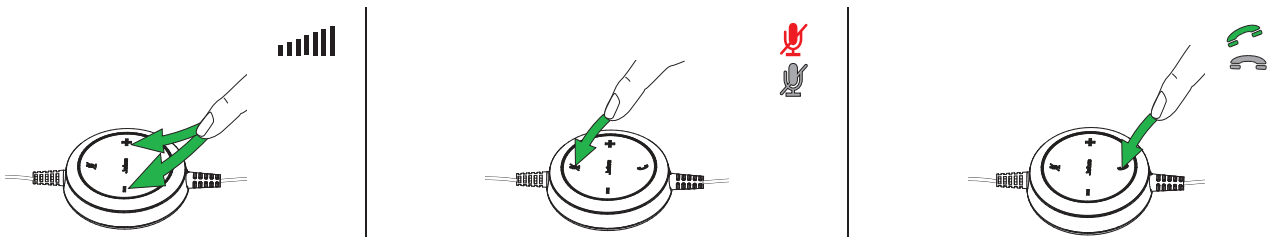

01 How to connect

02 How to wear

03 How to use

Jabra Evolve 20/20SE variants

Variant	Variant name	Description	Detail
	Jabra Evolve 20 UC mono Item: 4993-829-209	Corded mono headset for VoIP softphone	<ul style="list-style-type: none"> Optimized for Unified Communication with USB adapter that enables easy integration with PC. Foam ear cushions.
	Jabra Evolve 20 UC stereo Item: 4999-829-209	Corded stereo headset for VoIP softphone	
	Jabra Evolve 20 MS mono Item: 4993-823-109	Certified for Skype for Business mono headset for VoIP softphone	
	Jabra Evolve 20 MS stereo Item: 4999-823-109	Certified for Skype for Business stereo headset for VoIP softphone	
	Jabra Evolve 20SE UC mono Item: 4993-829-409	Corded mono headset for VoIP softphone	<ul style="list-style-type: none"> Optimized for Unified Communication with USB adapter that enables easy integration with PC. Leatherette ear cushions.
	Jabra Evolve 20SE UC stereo Item: 4999-829-409	Corded stereo headset for VoIP softphone	
	Jabra Evolve 20SE MS mono Item: 4993-823-309	Certified for Skype for Business mono headset for VoIP softphone	
	Jabra Evolve 20SE MS stereo Item: 4999-823-309	Certified for Skype for Business stereo headset for VoIP softphone	