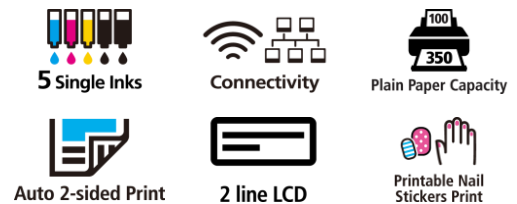

- Seamless wireless connectivity with Ethernet compatibility
- Large 350-sheet plain paper capacity for high-volume printing
- 5 single inks with optional XL or XXL cartridges
- Remote monitoring of ink and usage via Management Information Base (MIB)
- Creative apps and media for limitless personalisation