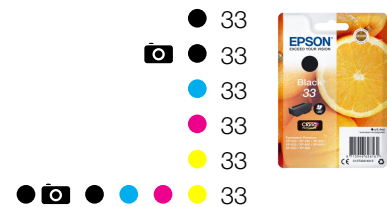

LOGISTICS INFORMATION

SKU	C11CH03401
EAN code	8715946651859
Country of Origin	Indonesia
Layer	2 Units
Layer Block	4 Units

Expression Premium XP-7100

INK YIELD DATA

Oranges 33

Oranges
33XL

●	250 pages*	530 pages*
📷 ●	200 photos*	400 photos*
● ● ● ●	300 pages*	650 pages*

* Approx. page yield based on ISO/IEC 24711/24712 or ISO/IEC 29102/29103. Actual yield will vary depending on images printed and usage conditions. For more information visit <http://www.epson.eu/pageyield>

INK CARTRIDGE COMPATIBILITY