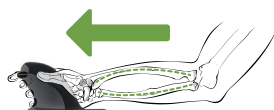

Ambidextrous Vertical Mouse

Story:

We know what contributes to wrist and hand pain and set out to design a mouse that would transform workplace productivity.

The Penguin® mouse was developed to overcome the many problems that are associated with regular use of traditional shaped mice. Mouse design influences the forearm position - a standard mouse requires the hand to be held in a pronated position.

The Penguin® mouse puts your hand in a natural and restful position like a handshake.

Specifications:

Connectivity	Plug & Play USB 2.0
Compatibility	Linux, Windows 2000, XP, Vista, 7, 8, 10 and versions of these, MAC OS X 10.6 and above
DPI Settings	400, 600, 800 or 1200
Warranty	2 years

Features:

- Vertical design encourages a more ergonomic position whilst mousing to avoid wrist strain
- BioCote® Anti-bacterial protection keeps your Penguin® fresher and cleaner for longer
- Easy-glide symmetrical base with precision laser and scroll wheel aids fast, accurate tracking and document scrolling
- Central bow tie switch allows easy transition between right and left-handed use
- Adjustable dpi settings encourages fast and precise operating movements