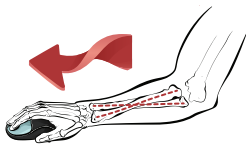

Ambidextrous Vertical Mouse

Story:

We know what contributes to wrist and hand pain and set out to design a mouse that would transform workplace productivity.

The Penguin® mouse was developed to overcome the many problems that are associated with regular use of traditional shaped mice. Mouse design influences the forearm position - a standard mouse requires the hand to be held in a pronated position.

The Penguin® mouse puts your hand in a natural and restful position like a handshake.

Specifications:

Connectivity	Plug & Play USB 2.0
Compatibility	Linux, Windows 2000, XP, Vista, 7, 8, 10 and versions of these, MAC OS X 10.6 and above
DPI Settings	400, 600, 800 or 1200
Warranty	2 years

Features:

- Vertical design encourages a more ergonomic position whilst mousing to avoid wrist strain
- BioCote® Anti-bacterial protection keeps your Penguin® fresher and cleaner for longer
- Easy-glide symmetrical base with precision laser and scroll wheel aids fast, accurate tracking and document scrolling
- Central bow tie switch allows easy transition between right and left-handed use
- Adjustable dpi settings encourages fast and precise operating movements