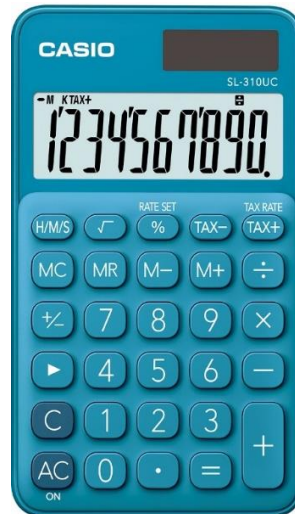

The SL-310UC is a colourful pocket calculator with a host of functions that include a dedicated key for time calculations in hours, minutes and seconds

- 12 Digit Large LCD Display
- Solar Powered with battery back up
- Time Calculations - Hours / Minutes / Seconds
- Tax Keys
- 4 Key Memory
- % Key – profit calculation
- Change sign Key
- Backspace Key
- Double size + Key
- Square Root Key
- 3-digit Comma Marker
- Function Command Signs
- 2 Year Warrant
- 1 x LR1130 battery included
- Width 7cm
- Length 11.9cm
- Height 0.8cm

Casio is the UK's No.1 calculator brand.

Pioneering developments for over 50+ years, since first inventing the electronic calculator in 1957, Casio are leaders in the development of calculator technologies and mathematical tools. Suitable for daily use, whether you are studying for mathematical qualifications, working on complex financial analysis, wanting time saving desktop assistance or looking for handy calculations whilst on the move. The Casio range of Graphical, Scientific, Desk and Pocket Calculators are powerful and rugged mathematical tools, built specifically for your task at hand