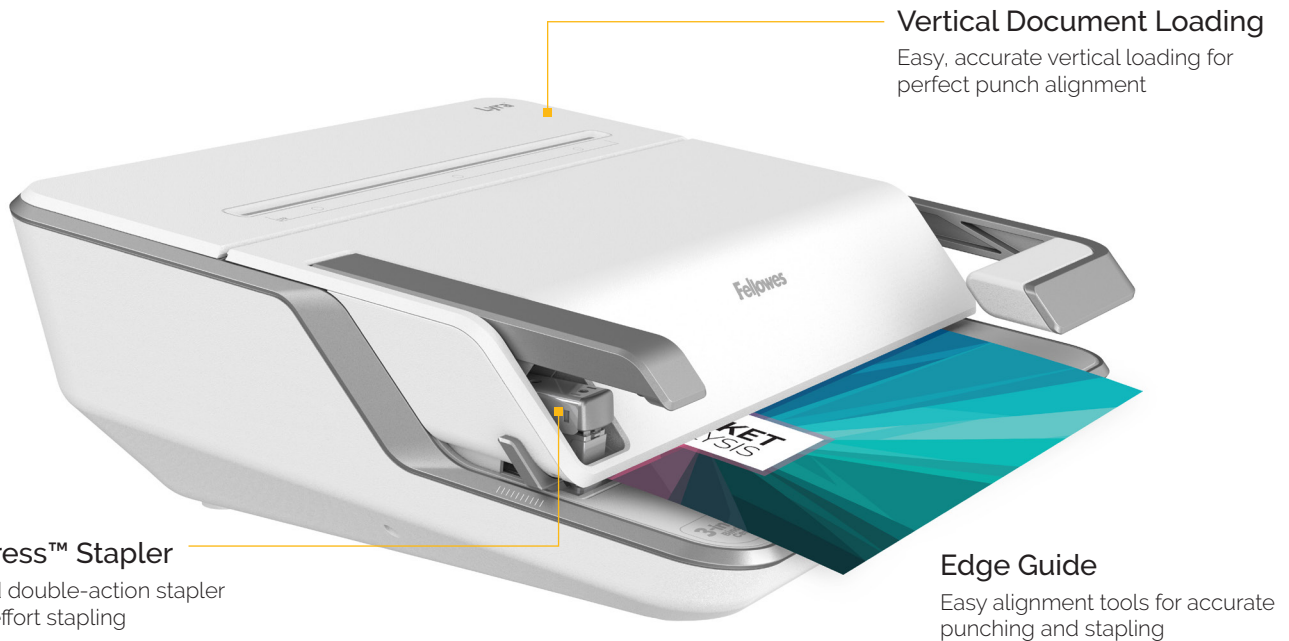

## Your All-In-One-Binding Centre

Comb Bind

Staple

2&4 Hole Punch

### Vertical Document Loading

Easy, accurate vertical loading for perfect punch alignment

### Edge Guide

Easy alignment tools for accurate punching and stapling

Model Name	Lyra™
Item No.	5603101
Binding Type	Comb
Comb Binding Punch Capacity	20 Sheets
2&4 Hole Punch Capacity	30 Sheets
Stapling Capacity	30 Sheets
Comb Binding Capacity	300 Sheets
Punching Type	Manual
Vertical Punching	Yes
Binding Element Selector	Yes
Dimensions	423 x 395 x 153mm
Warranty	2 Years