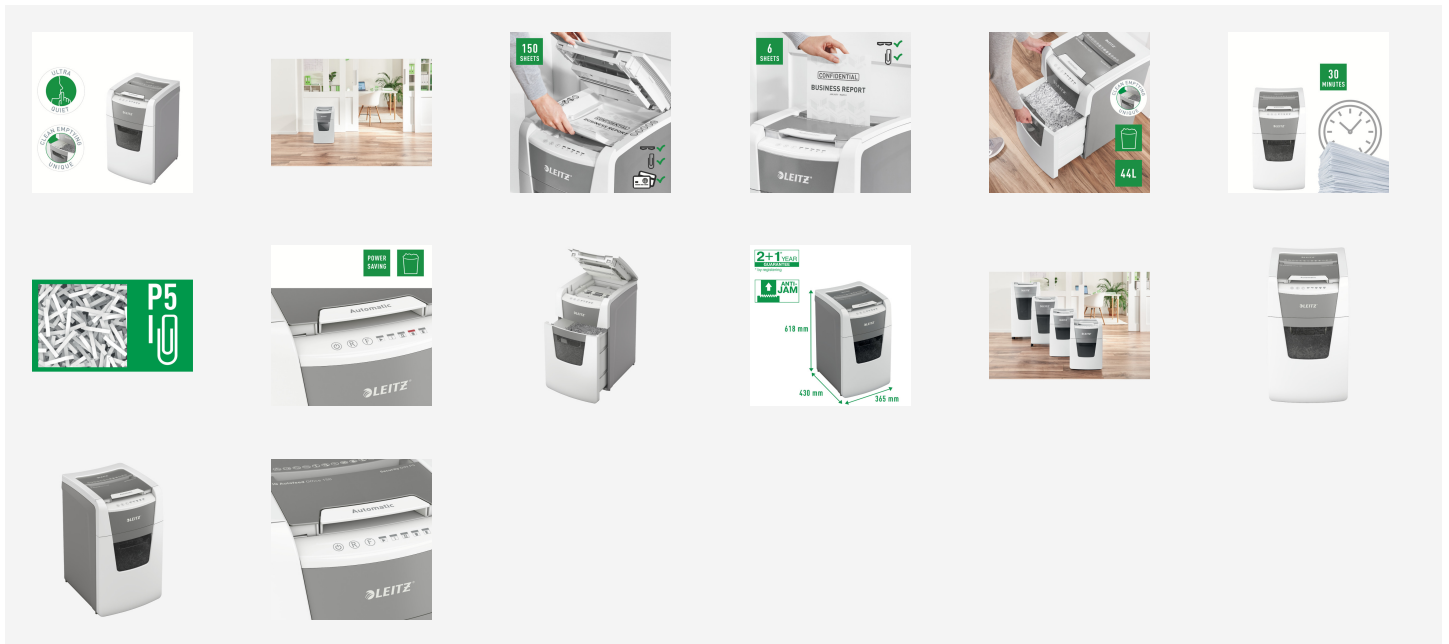

Leitz IQ Autofeed Office 150 Automatic Micro Cut Paper Shredder P5 44L - White

Fully automatic paper shredder from Leitz with unique clean emptying feature. So intelligent it quietly works on its own, just insert your stack of papers (incl. staples & paper clips), close the lid and get on with your day. Ideal for office use. Higher security and excellent performance with this anti jam, quiet and long running (30 min) autofeed shredder. Automatically shred 150 sheets of A4 into security P5 (2x15mm) micro cut pieces in one go into the generous 44L bin. Simple operation using touch controls.

Attributes

- Autofeed feature for 150 sheets of A4, manual slot for up to 6 sheets (80 gsm)
- Unique clean empty feature (cutters reverse after every use) to prevent paper shreds dropping behind the bin when pulled out
- Infra red bin full sensor as well as 80% full warning to alert user to empty the bin to avoid mess
- Ultra quiet operation - for a calm working environment (when using Leitz oil papers regularly)
- Anti jam technology for uninterrupted shredding - automatically stops and reverses the paper out when too much paper is inserted
- Continuous 30 min run time allowing the full chamber to be shredded in one go, ECO sleep mode activates after 3 minutes of non use
- Security DIN P5 micro cut (2x15mm)
- Generous 44L capacity pull out bin allowing the full chamber to be shredded
- Touch-Control - simple and intuitive for easy operation
- Also shreds credit cards, staples and paper clips
- 2+1 years guarantee (also on cutters) - register to get your extra year