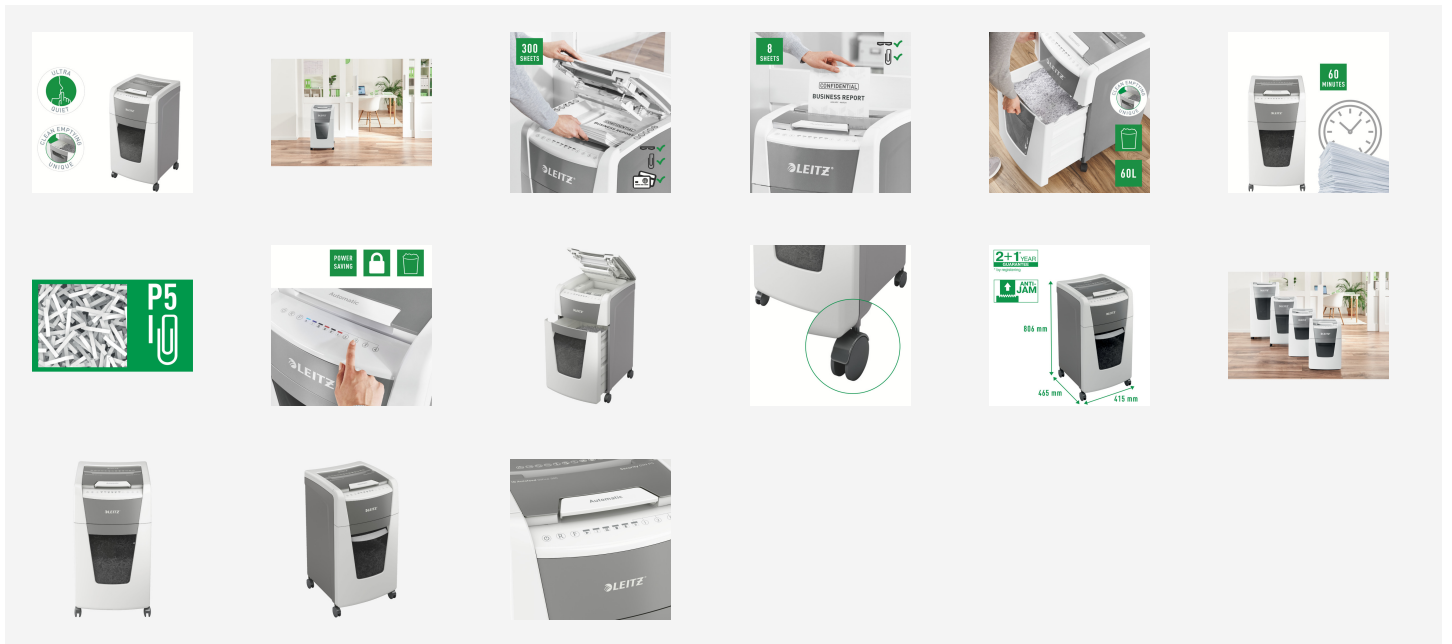

## Leitz IQ Autofeed Office 300 Automatic Micro Cut Paper Shredder P5 60L - White

Fully automatic paper shredder from Leitz with unique clean emptying feature. So intelligent it quietly works on its own, just insert your stack of papers (incl. staples & paper clips), close the lid and get on with your day. Ideal for office use. Higher security and excellent performance with this anti jam, quiet and long running (60 min) autofeed shredder. Automatically shred 300 sheets of A4 into security P5 (2x15mm) micro cut pieces in one go into the generous 60L bin. Simple operation using touch controls.

## Attributes

- Autofeed feature for 300 sheets of A4, manual slot for up to 8 sheets (80 gsm)
- Unique clean empty feature (cutters reverse after every use) to prevent paper shreds dropping behind the bin when pulled out
- Infra red bin full sensor as well as 80% full warning to alert user to empty the bin to avoid mess
- Ultra quiet operation - for a calm working environment (when using Leitz oil papers regularly)
- Anti jam technology for uninterrupted shredding - automatically stops and reverses the paper out when too much paper is inserted
- Continuous 60 min run time allowing the full chamber to be shredded in one go, ECO sleep mode activates after 3 minutes of non use
- Security DIN P5 micro cut (2x15mm)
- Generous 60L capacity pull out bin allowing the full chamber to be shredded
- Touch-Control - simple and intuitive for easy operation with pin code lock for ultimate confidence and security
- Also shreds credit cards, staples and paper clips; easy to move the machine around thanks to four high quality wheels
- 2+1 years guarantee (also on cutters) - register to get your extra year