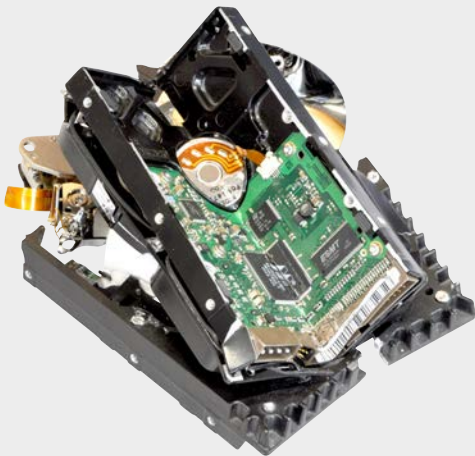

INFORMATION
SECURITY

INTIMUS 360 DESTROYER

HARD DRIVE PHYSICAL
DESTROYER

SSD & HDD in one

- ▶ Destroys all kind of hard drives regardless of size, operating system or interface
- ▶ Fast and easy to operate

*Colour variances reserved

PHYSICAL
CRUSHER
AND
DESTROYER

The high-speed, high-powered intimus 360 Destroyer is the fastest and lightest NSA/CSS EPL-listed hard drive destroyer on the market. The intimus 360 Destroyer meets evolving technology challenges by increasing the speed, amplifying the crushing power and offering a solid-state destroyer that both perforates and waffles solid-state media, flash drives, USB thumb drives, and SSHD controller boards. HDDs are bent by the intimus 360 Destroyer. It is best to combine the Destroyer with a Degausser for a full solution for high security requirements. Security level H3* for standalone application.

FEATURES

- Now with more robust crush chamber
- Listed on NSA/CSS evaluated products list
- Bends, breaks, and mangles hard drives, including dataplatters and other internal components, preventing data recovery
- Destroys solid-state media, flash drives, USB thumb drives, and SSHD controller boards
- Independently tested and certified to meet CE directives for safety, compatibility, and interference
- Lightest electric destroyer on the market
- Crushes multiple drives at a time
- Quiet, office-friendly design
- No hydraulics