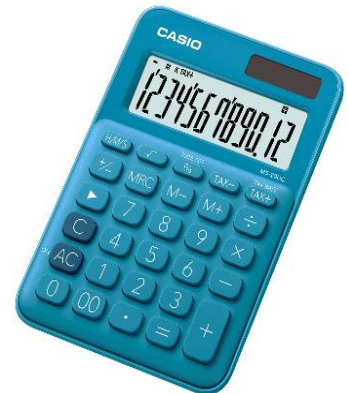

The MS-20UC desk calculator has an excellent range of functions including a dedicated key for time calculations and is a colourful choice for Home or Office use

- 12 Digit Large Angled LCD Display
- Solar Powered with battery back up
- Time calculations – Hours / Minutes / Seconds
- Tax Keys
- Currency Conversion (3 rates)
- 3 Key Memory
- Change Sign Key (switches from + to -)
- % Key
- Double size + Key
- Stylish design in a choice of colours
- Large plastic keys
- Rubber Feet
- 2 Year Warranty
- 1 x LR1130 battery inclu
- Width 10.5cm
- Length 15cm
- Height 2.3cm

Casio is the UK's No.1 calculator brand.

Pioneering developments for over 50+ years, since first inventing the electronic calculator in 1957, Casio are leaders in the development of calculator technologies and mathematical tools. Suitable for daily use, whether you are studying for mathematical qualifications, working on complex financial analysis, wanting time saving desktop assistance or looking for handy calculations whilst on the move. The Casio range of Graphical, Scientific, Desk and Pocket Calculators are powerful and rugged mathematical tools, built specifically for your task at hand