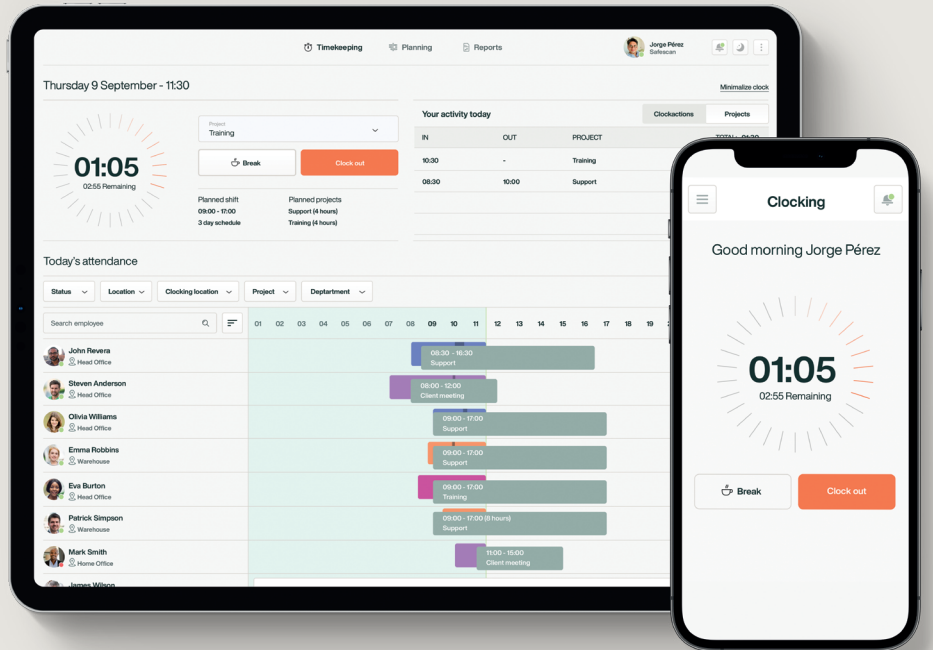

TM-838 SC is perfect for bigger businesses with up to 2,000 employees and can store up to 100,000 time logs. Perfect for when you want to register and manage work time more efficiently. The clockwork seamlessly blends into every working environment. Whether it is with face recognition, MIFARE / DESFire Badges or the standard RFID Badge and PIN code. The intuitive design assures easy punching with extra security and convenience. Empower your employees, with the 5 identification method choices.

Choose our most hygienic and one of our safest models with the face recognition powered Time Clock. Employees personal biometric data is always stored safely, securely, and according to local labor laws. Irretrievable. Unrecoverable. Or opt for the flexibility and security with our MIFARE / DESFire Badge option. MIFARE / DESFire allows for users to manage their time registration, access control, personal identification, and cashless transactions with just one badge. Your facility operations will never be easier.

Punch in. Punch out. That's all.

Complete clocking solution

Includes TimeMoto Cloud Free Plan (up to 10 users)
Face recognition / MIFARE / DESFire / RFID / PIN
For up to 2,000 users (Time Clock)
Ethernet and Wi-Fi connection
Local labor law Compliant

Combine with TimeMoto Cloud

All Time Clocks include the Free Plan and a 30-day Plus Plan trial. Experience every feature before choosing the plan that best fits your needs.