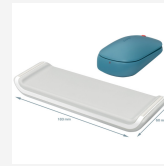

Leitz Ergo Cosy Adjustable Mouse Wrist Rest

The Leitz Ergo Cosy Mouse Wrist Rest is the perfect wrist pad to help create a comfortable workspace. Keeping wrist postures straight to prevent aches and pains, it is the ideal wrist support to maintain high levels of performance. With its minimalist design and matt finish colours, this stylish mouse wrist pad will improve health and wellbeing by effortlessly creating the perfect active working set-up. Combine with other Leitz Ergo products for an inviting and flexible workspace that keeps you moving all day.

Attributes

- Ergonomically designed mouse wrist rest to maximise comfort at your workspace
- Keeps wrist postures straight to support health and comfort while maintaining high levels of performance
- Using a mouse wrist pad minimises the impact of repetitive strain injuries and other aches and pains
- Tested and recommended by the German IGR Institute for Health and Ergonomics, according to DIN 26800 EN ISO 15537
- Choose from 2 heights by turning over the wrist support for optimal wrist alignment
- Ideal for working whilst sitting or standing on a height adjustable desk to further improve overall health and to support active working
- Premium ultra-soft finish with foam-cushioned padding to provide quality and comfort
- Made from non-toxic materials with an easy to clean surface
- The Leitz Ergo Cosy range combines style with premium quality to create a healthy and active work environment

Specifications

Number	64830085
Colour	grey
Dimensions (W x H x D)	60 x 21 x 183 mm
Weight	259 g
Pallet quantity	1260
EAN code	4002432129379