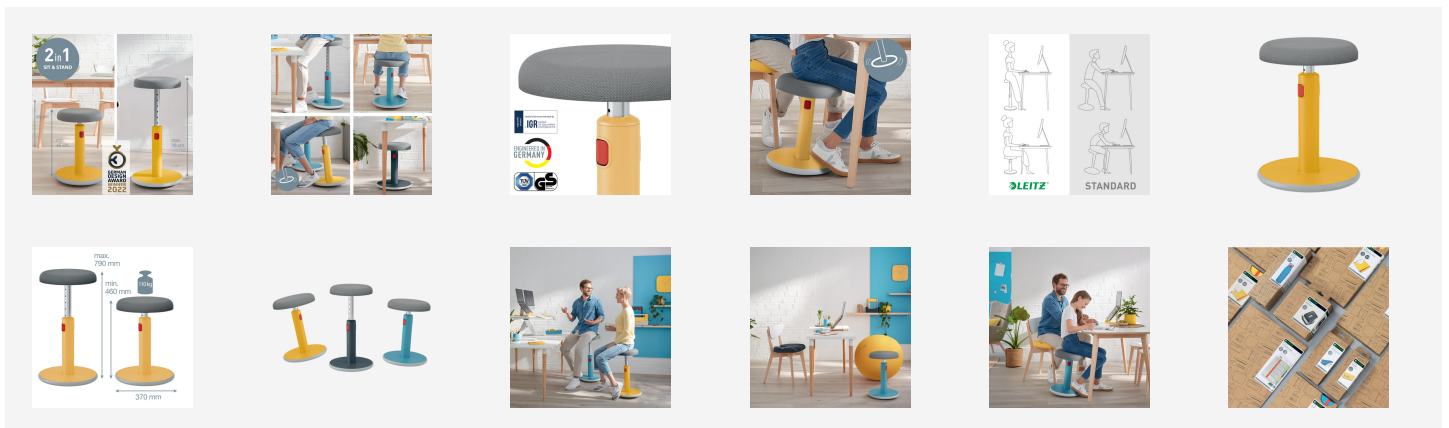

Colour	Number	EAN code
Warm Yellow	65180019	4002432129454
Calm Blue	65180061	4002432129461
Velvet Grey	65180089	4002432129478