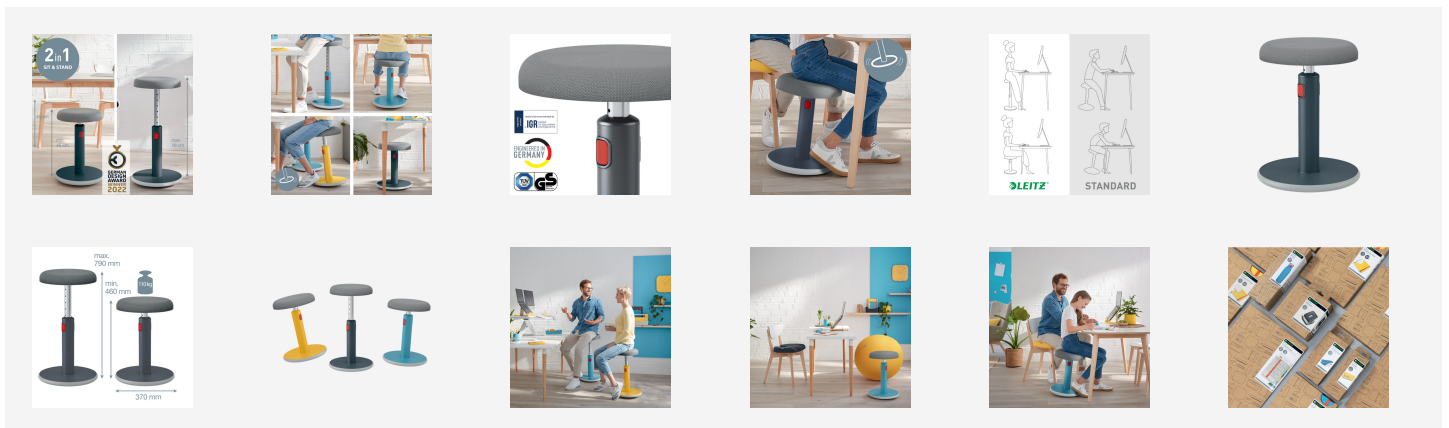

Colour	Number	EAN code
Warm Yellow	65180019	4002432129454
Calm Blue	65180061	4002432129461
Velvet Grey	65180089	4002432129478