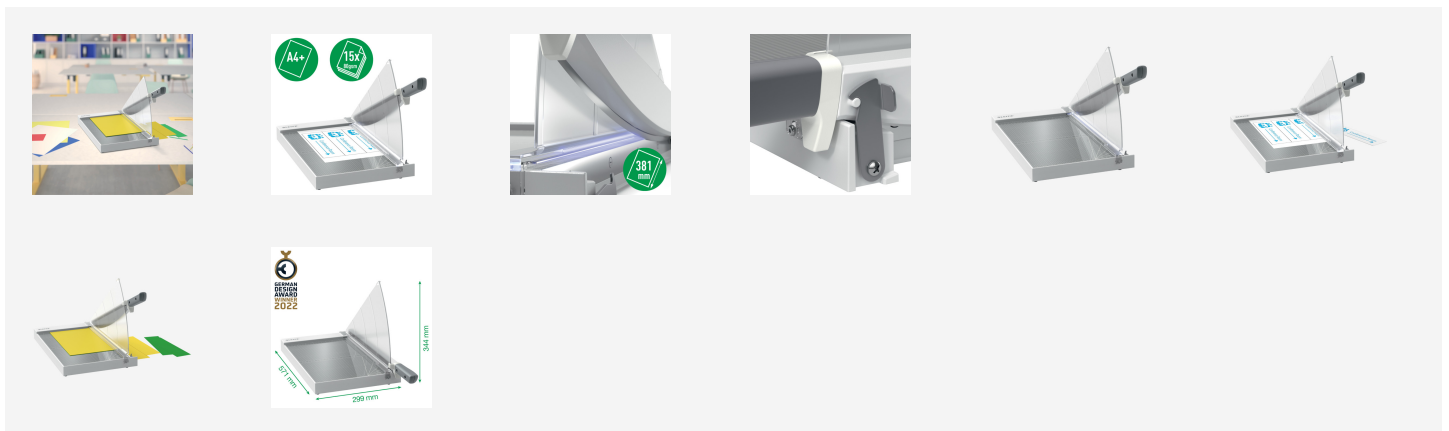

Leitz Precision Office Paper Cutter A4+

The Leitz Precision Office A4+ Paper Cutter is perfect for general office use to cut through paper, labels, film, photos, laminates, card and mount board. This powerful and robust office paper cutter will effortlessly cut up to 15 sheets of A4 paper (80gsm) with speed and precision. Features unique EdgeGlow light technology which illuminates the cutting edge for greater visibility and maximum precision. The clear, manual paper clamp keeps the paper secure, while the ergonomic handle ensures comfortable and easy cutting. It is quick and easy to align the paper with the simple guidelines on the smooth, glass work surface. The secure blade safety guard gives total protection and the safety latch keeps the blade locked closed while not in use. With a high quality stainless steel blade, sturdy work surface and an extended 5 year guarantee, you have peace of mind that this A4+ paper cutter will provide accurate cutting for many years.

Attributes

- Powerful and robust A4+ paper cutter ideal for general office use
- The high-quality stainless-steel blade cuts up to 15 sheets of 80gsm paper or other materials such as labels, film, photos, laminates, card and mount board
- Unique EdgeGlow light illuminates the cutting edge for greater visibility and maximum precision
- Ergonomic handle ensures effortless and accurate results every time
- Clear manual paper clamp securely holds the paper in place
- Super smooth glass work surface with simple metric grid lines, angle guides and accurate measuring rules for easy paper alignment
- Sturdy plastic base with non-slip rubber feet for safety and stability
- Secure blade safety guard gives total protection while the safety latch keeps the blade locked closed when not in use
- High quality Leitz paper cutter with a 5-year hassle free guarantee (excludes normal wear parts & consumables)