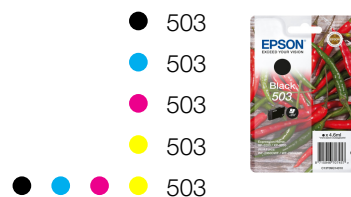

CONNECTIVITY

Interfaces	Hi-Speed USB - compatible with USB 2.0 specification, Wireless LAN IEEE 802.11b/g/n, Wi-Fi Direct, Ethernet interface (100 Base-TX / 10 Base-T)
WLAN Security	WEP 64 Bit, WEP 128 Bit, WPA PSK (TKIP), WPA2 PSK (AES), WPA3-SAE(AES)

GENERAL

Energy Use	12 Watt (standalone copying, ISO/IEC 24712 pattern), 1 Watt (sleep mode), 5.4 Watt (Ready), 0.2 Watt (Power off)
Product dimensions	375 x 347 x 231 mm (Width x Depth x Height)
Product weight	6.4 kg

OTHER

Warranty	12 months Carry in Optional warranty extension available

LOGISTICS INFORMATION

SKU	C11CK60401
EAN code	8715946702513
Country of Origin	Philippines

For more information please contact:

Home users: 0343 90 37766
Business users*: 0871 42 37766
Republic of Ireland: 01 436 7742
Or visit us at <https://www.epson.co.uk/contactus>
* 10p per minute plus network extras.

Web: www.epson.co.uk
www.epson.ie

Trademarks and registered trademarks are the property of Seiko Epson Corporation or their respective owners.
Product information is subject to change without prior notice.
Last extracted: 2022-08-11

WorkForce WF-2960DWF

WHAT'S IN THE BOX

- Individual Ink Cartridges
- Main unit
- Power cable
- Setup guide
- Warranty document

INK CARTRIDGE COMPATIBILITY

INK YIELD DATA

	Chillies 503	Chillies 503XL
●	210 pages*	550 pages*
● ● ●	165 pages*	470 pages*

* Approx. page yield based on ISO/IEC 24711/24712 or ISO/IEC 29102/29103. Actual yield will vary depending on images printed and usage conditions. For more information visit <http://www.epson.eu/pageyield>

1. Epson Smart Panel and Epson Creative Print apps require a wireless connection. Epson Email Print, Epson Scan-to-Cloud and Epson Remote Print Driver require an internet connection. For more information, supported languages and devices, please visit www.epsonconnect.eu
2. AirPrint-enabled printers work with iPhone 4s and later, iPad 2 and later, all models of iPad Air and iPad mini, and iPod touch 5th generation with the latest version of iOS, and Mac with the latest version of OS X.

EPSON®