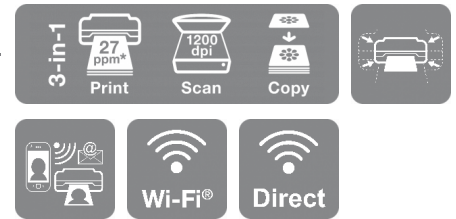

# Expression Home XP-2200

DATASHEET / BROCHURE

Save money, space and time with this compact multifunction printer with individual inks and mobile printing.

When you're looking for an affordable, stylish and easy-to-use printer, the XP-2200 is sure to tick all the boxes. It's also compact and produces clear and vibrant prints. Printing with devices on the go is easy with Wi-Fi, Wi-Fi Direct and a range of compatible Epson apps<sup>1</sup>.

### Sleek and stylish

This affordable model efficiently uses your space combining print, scan and copying facilities in one printer.

### Easy to use

With a range of essential and easy to use features, the XP-2200 is flexible with Wi-Fi for printing and scanning wirelessly around the home, and Wi-Fi Direct for printing without a wireless network.