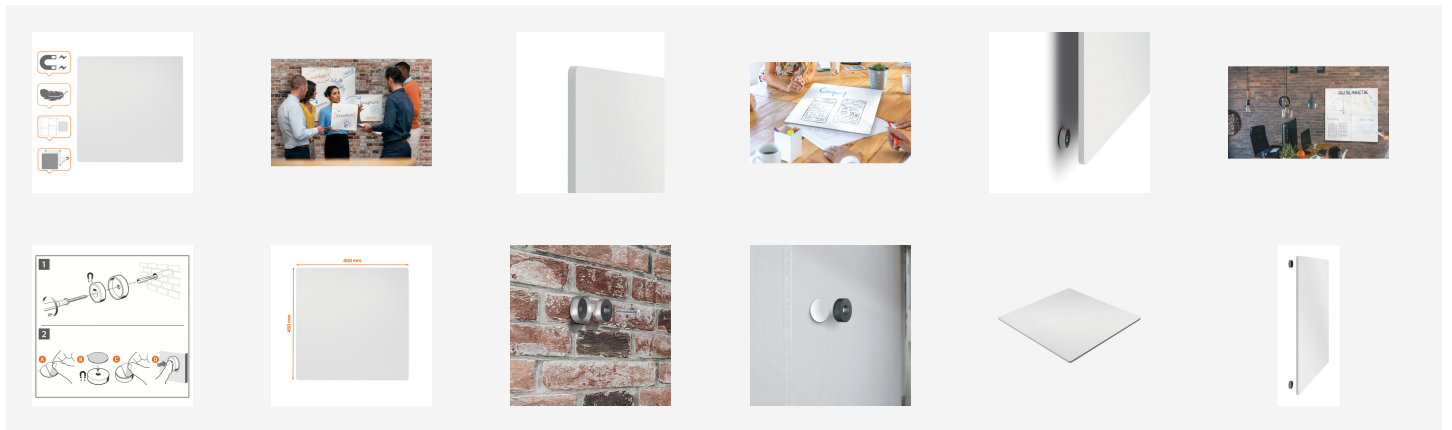

Nobo Frameless Magnetic Modular Whiteboard 450x450mm

This stylish frameless magnetic whiteboard is the ideal collaboration tool for any office space environment. Its modular design allows you to create and extend your writing space to suit your needs with no limits. The innovative magnetic mounting system means the lightweight whiteboards can be easily removed to use on a flat surface and replaced back onto the wall at anytime, offering ultimate flexibility. Steel Magnetic Whiteboard Size 450x450mm.

Attributes

- The frameless steel magnetic whiteboard is the ideal collaboration tool for any office space environment.
- Modular frameless design allows you to create and extend your writing space with no limits.
- Innovative magnetic mounting system means the lightweight whiteboards can be removed to use on a flat surface and replaced back onto the wall at any time offering ultimate flexibility.
- Magnetic mounts can be fixed to the wall with screws or adhesive pads on flat surfaces.
- Stylish curved corner frameless design.
- Magnetic portable whiteboard size 450x450mm.

Specifications

Number	1915655
Colour	white
Dimensions (W x H x D)	450 x 450 x 8 mm
Surface	Steel
Range	none
Type	Wall mounted
Mounting Type	-
Size	Small
Format	Standard
Weight	685 g
Pallet quantity	70
EAN code	5028252639262