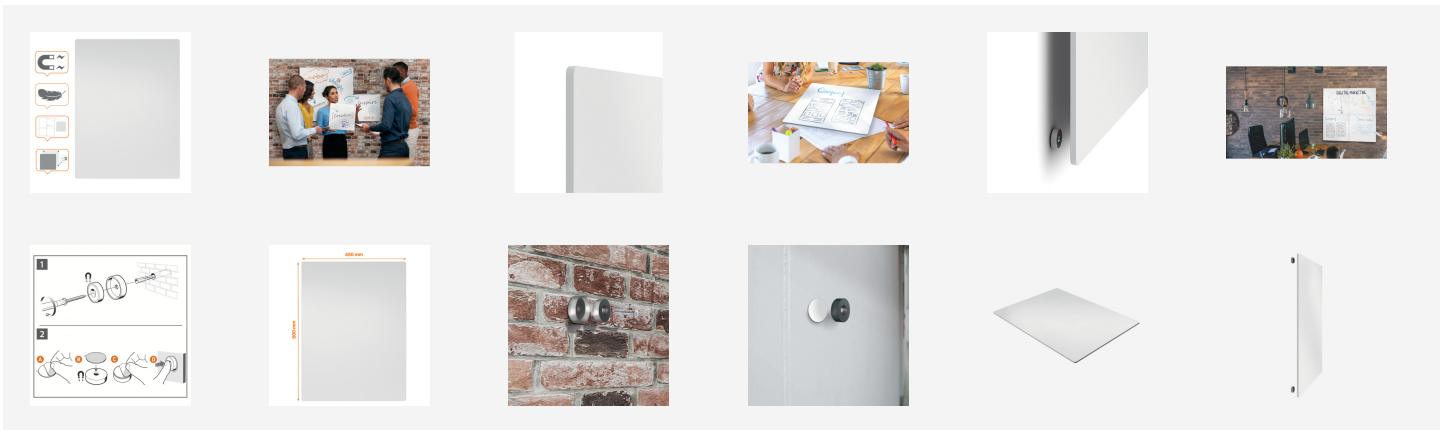

Nobo Frameless Magnetic Modular Whiteboard 600x450mm

This stylish frameless magnetic whiteboard is the ideal collaboration tool for any office space environment. Its modular design allows you to create and extend your writing space to suit your needs with no limits. The innovative magnetic mounting system means the lightweight whiteboards can be easily removed to use on a flat surface and replaced back onto the wall at anytime, offering ultimate flexibility. Steel Magnetic Whiteboard Size 600x450mm.

Attributes

- The frameless steel magnetic whiteboard is the ideal collaboration tool for any office space environment.
- Modular frameless design allows you to create and extend your writing space with no limits.
- Innovative magnetic mounting system means the lightweight whiteboards can be removed to use on a flat surface and replaced back onto the wall at any time offering ultimate flexibility.
- Magnetic mounts can be fixed to the wall with screws or adhesive pads on flat surfaces.
- Stylish curved corner frameless design.
- Magnetic portable whiteboard size 600x450mm.

Specifications

Number	1915656
Colour	white
Dimensions (W x H x D)	600 x 450 x 8 mm
Surface	Steel
Range	none
Type	Wall mounted
Mounting Type	-
Size	Small
Format	Standard
Weight	920 g
Pallet quantity	70
EAN code	5028252639286