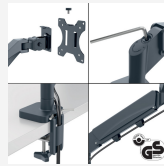

Leitz Ergo Space Saving Dual Monitor Arm

The Leitz Space Saving Dual Monitor Arm has a positive impact on posture, promotes proper eye alignment and supports neck and shoulder comfort when the height of the monitors are adjusted correctly, and as recommended, to the ideal ergonomic position. The monitor stand remains stable at all heights and angles and can be easily switched between landscape and portrait mode. It's design is ideal for where space is limited and it will free up valuable desktop space. Ergonomically designed to promote wellness and increase productivity.

Attributes

- Ergonomic dual monitor arm that can improve posture, eye alignment and neck and shoulder comfort when the height of the monitors are adjusted correctly
- Space saving design allows it to be mounted in small spaces while still providing maximum depth of field and optimal visual ergonomics
- Monitors can be adjusted completely independently of each other and the shorter support arms allow different sized screens to seamlessly align
- Spring-assisted dual arms to easily adjust the monitor height (185mm-435mm)
- Features 180° swivel and monitor rotation, +90°/- 90° tilt and allows up, down, forward and backwards adjustment
- Strong and stable design to support two 17"-32" flat or curved monitors each weighing up to 9 kg (19.8lbs) each
- Easy to install with the included quick release detachable Vesa® plate (75 and 100mm) and silicon rubbered c-clamp that will reduce vibration and protect the desk surface or by grommet hole (desktop thickness range: 10-80mm). Tools for assembly and adjustments included
- Cable management system keeps monitor cables organised for a tidier workspace
- IGR certified and TÜV certified