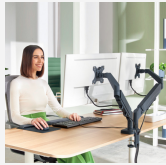

Leitz Ergo Space Saving Dual Monitor Arm

The Leitz Space Saving Dual Monitor Arm has a positive impact on posture, promotes proper eye alignment and supports neck and shoulder comfort when the height of the monitors are adjusted correctly, and as recommended, to the ideal ergonomic position. The monitor stand remains stable at all heights and angles and can be easily switched between landscape and portrait mode. It's design is ideal for where space is limited and it will free up valuable desktop space. Ergonomically designed to promote wellness and increase productivity.

Attributes

- Ergonomic dual monitor arm that can improve posture, eye alignment and neck and shoulder comfort when the height of the monitors are adjusted correctly
- Space saving design allows it to be mounted in small spaces while still providing maximum depth of field and optimal visual ergonomics
- Monitors can be adjusted completely independently of each other and the shorter support arms allow different sized screens to seamlessly align
- Spring-assisted dual arms to easily adjust the monitor height (185mm-435mm)
- Features 180° swivel and monitor rotation, +90°/- 90° tilt and allows up, down, forward and backwards adjustment
- Strong and stable design to support two 17"-32" flat or curved monitors each weighing up to 9 kg (19.8lbs) each
- Easy to install with the included quick release detachable Vesa® plate (75 and 100mm) and silicon rubbered c-clamp that will reduce vibration and protect the desk surface or by grommet hole (desktop thickness range: 10-80mm). Tools for assembly and adjustments included
- Cable management system keeps monitor cables organised for a tidier workspace
- IGR certified and TÜV certified