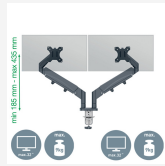

Leitz Ergo Space Saving Dual Monitor Arm

The Leitz Space Saving Dual Monitor Arm has a positive impact on posture, promotes proper eye alignment and supports neck and shoulder comfort when the height of the monitors are adjusted correctly, and as recommended, to the ideal ergonomic position. The monitor stand remains stable at all heights and angles and can be easily switched between landscape and portrait mode. It's design is ideal for where space is limited and it will free up valuable desktop space. Ergonomically designed to promote wellness and increase productivity.

Attributes

- Ergonomic dual monitor arm that can improve posture, eye alignment and neck and shoulder comfort when the height of the monitors are adjusted correctly
- Space saving design allows it to be mounted in small spaces while still providing maximum depth of field and optimal visual ergonomics
- Monitors can be adjusted completely independently of each other and the shorter support arms allow different sized screens to seamlessly align
- Spring-assisted dual arms to easily adjust the monitor height (185mm-435mm)
- Features 180° swivel and monitor rotation, +90°/- 90° tilt and allows up, down, forward and backwards adjustment
- Strong and stable design to support two 17"-32" flat or curved monitors each weighing up to 9 kg (19.8lbs) each
- Easy to install with the included quick release detachable Vesa® plate (75 and 100mm) and silicon rubbered c-clamp that will reduce vibration and protect the desk surface or by grommet hole (desktop thickness range: 10-80mm). Tools for assembly and adjustments included
- Cable management system keeps monitor cables organised for a tidier workspace
- IGR certified and TÜV certified

Specifications

Number	65370089
Colour	dark grey
Dimensions (W x H x D)	1120 x 110 x 600 mm
Weight	5700 g
Pallet quantity	56
EAN code	4002432134687