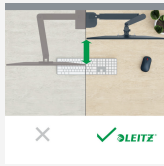

Leitz Ergo Space Saving Dual Monitor Arm

The Leitz Space Saving Dual Monitor Arm has a positive impact on posture, promotes proper eye alignment and supports neck and shoulder comfort when the height of the monitors are adjusted correctly, and as recommended, to the ideal ergonomic position. The monitor stand remains stable at all heights and angles and can be easily switched between landscape and portrait mode. It's design is ideal for where space is limited and it will free up valuable desktop space. Ergonomically designed to promote wellness and increase productivity.

Attributes

- Ergonomic dual monitor arm that can improve posture, eye alignment and neck and shoulder comfort when the height of the monitors are adjusted correctly
- Space saving design allows it to be mounted in small spaces while still providing maximum depth of field and optimal visual ergonomics
- Monitors can be adjusted completely independently of each other and the shorter support arms allow different sized screens to seamlessly align
- Spring-assisted dual arms to easily adjust the monitor height (185mm-435mm)
- Features 180° swivel and monitor rotation, +90°/- 90° tilt and allows up, down, forward and backwards adjustment
- Strong and stable design to support two 17"-32" flat or curved monitors each weighing up to 9 kg (19.8lbs) each
- Easy to install with the included quick release detachable Vesa® plate (75 and 100mm) and silicon rubbered c-clamp that will reduce vibration and protect the desk surface or by grommet hole (desktop thickness range: 10-80mm). Tools for assembly and adjustments included
- Cable management system keeps monitor cables organised for a tidier workspace
- IGR certified and TÜV certified