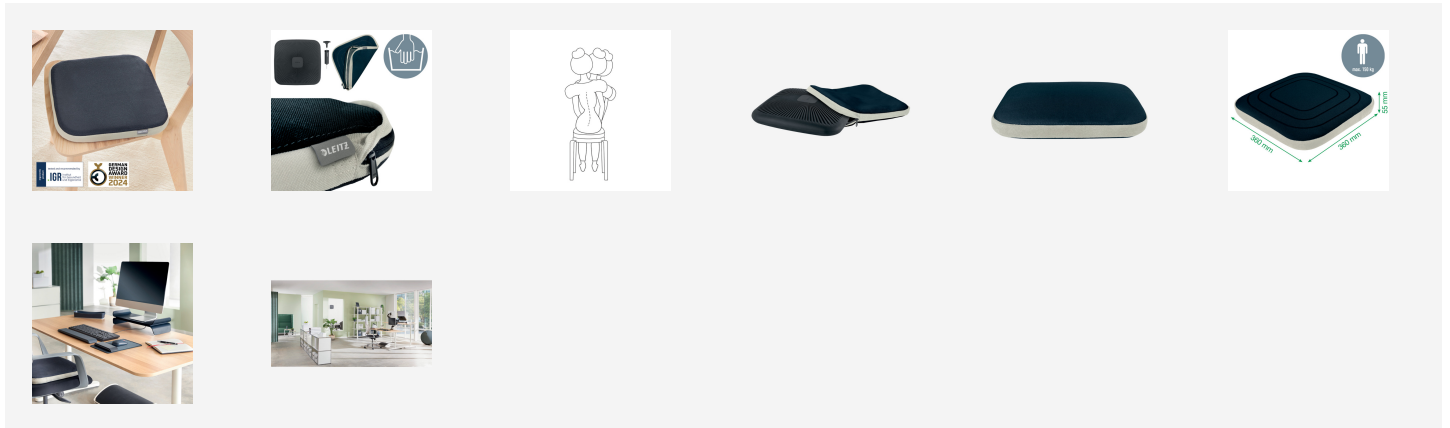

Colour	Number	EAN code
grey	65400085	4002432134724
dark grey	65400089	4002432134731