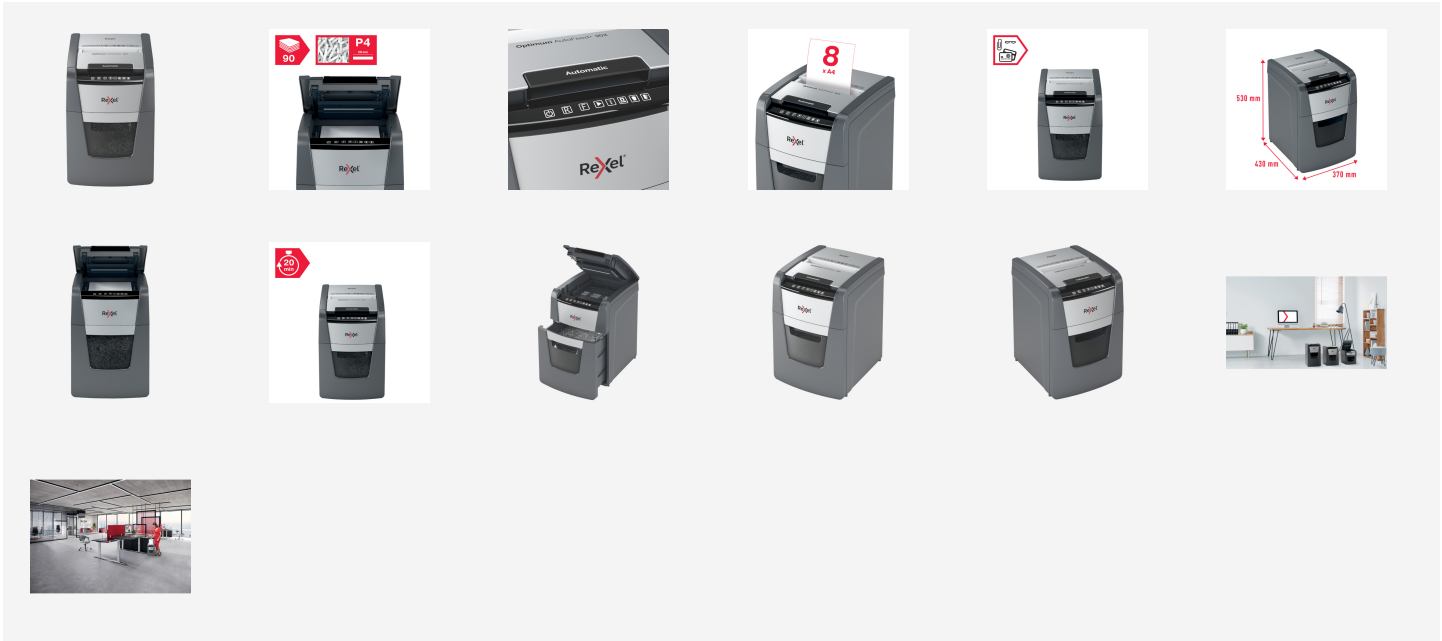

Rexel Optimum AutoFeed+ 90X Automatic Cross Cut Paper Shredder

The Optimum AutoFeed+ 90X cross cut shredder automatically shreds up to 90x A4 sheets of paper (80gsm) at a time, into P-4 (4x28mm) cross cut pieces. This auto feed shredder machine is a sophisticated office shredder, featuring a 34L pull out bin. No need to manually feed paper, or remove staples and paper clips first, this automatic paper shredder will do all the work for you.

Attributes

- Auto feed up to 90 sheets of A4 paper (80gsm) at a time. Manual slot for up to 8 sheets.
- P-4 cross cut (4x28mm)
- 34L capacity pull out bin
- Anti-jam technology
- Shreds credit cards, staples and paper clips
- 20 minutes continuous run time with fan cooling. Sleep mode activates after 3 minutes of non use.
- Touch control panel
- 55 dBA ultra-quiet noise level
- Infra red bin full sensor
- 2 year warranty, 2 year cutter warranty

Specifications

Number	2020090XZA
Colour	Black
Dimensions (W x H x D)	365 x 530 x 430 mm
Cut Type	Cross cut
Maximum Slot Entry Width (mm)	220
Period of Warranty (Years)	2
Run Time From Cold (min)	20
Security Level	P-4
Shredded Particle Width mm	4x28
Cutting Capacity sheets (70gsm paper)	99
Cutting Capacity sheets (80gsm paper)	90
Container/collection volume in l	34
Shreds	Paper, Credit cards, Paper clips & Staples
*Location	Personal / Home Office
Power Consumption (W)	300
Noise Level (dBA)	55
*Number Of Users	1-2
Weight	14220 g
Pallet quantity	0
EAN code	5028252616812