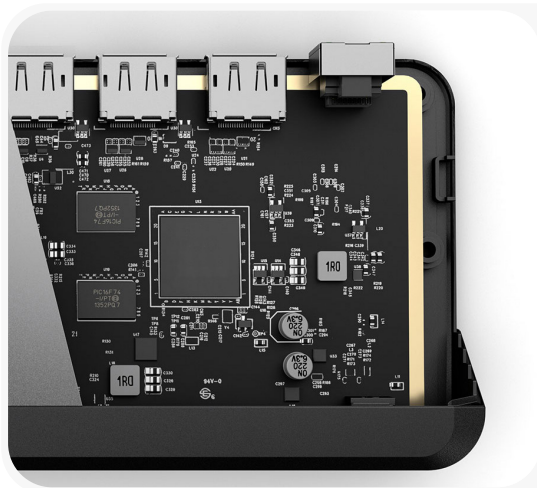

Part no

Colour

DUPRMX3-WW

• Space grey and black

Immersive Triple 4K

The MX3 dock can support up to three stunning external displays *. The dock supports extension or mirroring across the three external displays when used with a Windows Laptop.

* The quantity and resolution of video outputs supported is dependent on the capabilities of the computer used with the docking station. Mac laptop users who use the MX3 can only mirror their laptop screen. This is a good solution for Mac laptop users who want to run a single monitor display that's much larger than the laptop screen they are mirroring.

When you have a lot going on, so does the MX3. It fast-charges laptops with up to 100W of power, supports up to three displays, and delivers connectivity for standard peripherals including Ethernet, audio/microphone jack and USB accessories. All at the same time.

SIMPLIFIED CONNECTIVITY

DP Alt Mode Technology

The MX3 makes multi-display set ups simple. Featuring DP Alt Mode technology, it connects directly with up to three displays and multiple other accessories. No need to install drivers or software. Plug in and go.