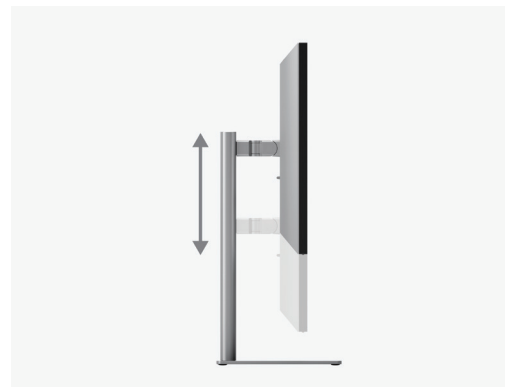

Edge To Edge Display

The ALOGIC Clarity 27" UHD 4K Monitor provides one of the best viewing experiences that is now achieved with a stylish thin-surround bezel around the screen giving users a larger viewing space and infinity effect.

Pivot, Tilt, Swivel

Adjustable stand

Includes a completely adjustable metal stand that allows you to move the display where you want it.

Landscape/ Portrait

whichever you want

Can rotate to landscape or portrait, tilt or swivel making perfect for any type of work.