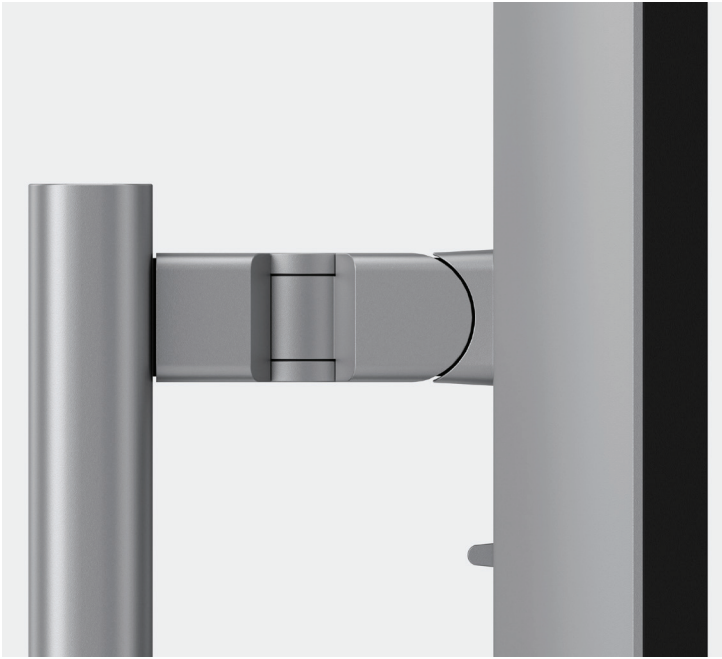

Clarity 27" UHD 4K Monitor

UHD 4K Monitor

ALOGIC Clarity 27" UHD 4K Monitor is a revolutionary lifestyle-inspired business grade monitor that brings your digital media to life. With thin-surround bezel across seamless glass, users can now enjoy larger and immersive viewing. ALOGIC Clarity 27" UHD 4K Monitor has 4x the pixels of Full HD display making every detail more enhanced and enriched. Users can effortlessly connect their laptop devices to the monitor via USB-C cable that simultaneously charges your device with 90W Power Delivery (PD). Enjoy any content in stunning colour accuracy and feel your ideas in large.

Ultra HD, Ultra View.

The ALOGIC Clarity 27" UHD 4K Monitor provides one of the best viewing experiences that is now achieved with a stylish thin-surround bezel around the screen giving users a larger viewing space and infinity effect.

Edge To Edge Display

The ALOGIC Clarity 27" UHD 4K Monitor provides one of the best viewing experiences that is now achieved with a stylish thin-surround bezel around the screen giving users a larger viewing space and infinity effect.

Pivot, Tilt, Swivel

Adjustable stand

Includes a completely adjustable metal stand that allows you to move the display where you want it.

Landscape/ Portrait

whichever you want

Can rotate to landscape or portrait, tilt or swivel making perfect for any type of work.