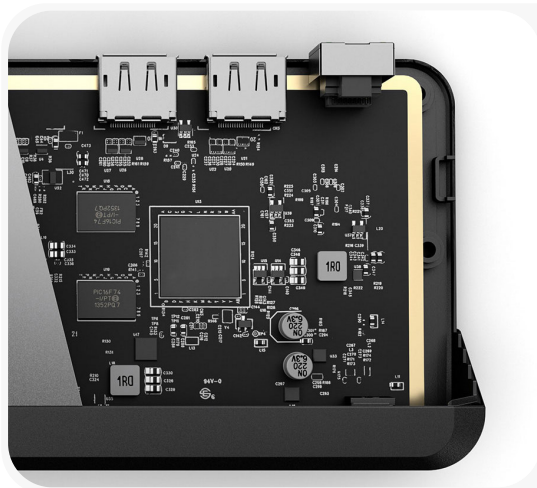

Part no

Colour

DUPRMX2-100

• Space grey and black

Immersive Dual 4K

The MX2 Pro dock can support up to two stunning external displays*. The dock supports extension or mirroring across the two external displays when used with a Windows Laptop.

* The quantity and resolution of video outputs supported is dependent on the capabilities of the computer used with the docking station. Mac laptop users who use the MX2 Pro can only mirror their laptop screen. This is a good solution for Mac laptop users who want to run a single monitor display that's much larger than the laptop screen they are mirroring.

Refer to the resolution support table for details on the output capabilities of computers based on their specifications.

KEEP YOUR LAPTOP CHARGED

Up to 100W Charging Power

Ports for Versatile Work Stations

When you have a lot going on, so does the MX2 Pro. It fast-charges laptops with up to 100W of power, supports up to two displays, and delivers connectivity for standard peripherals including Ethernet, audio/microphone jack and USB accessories. All at the same time.