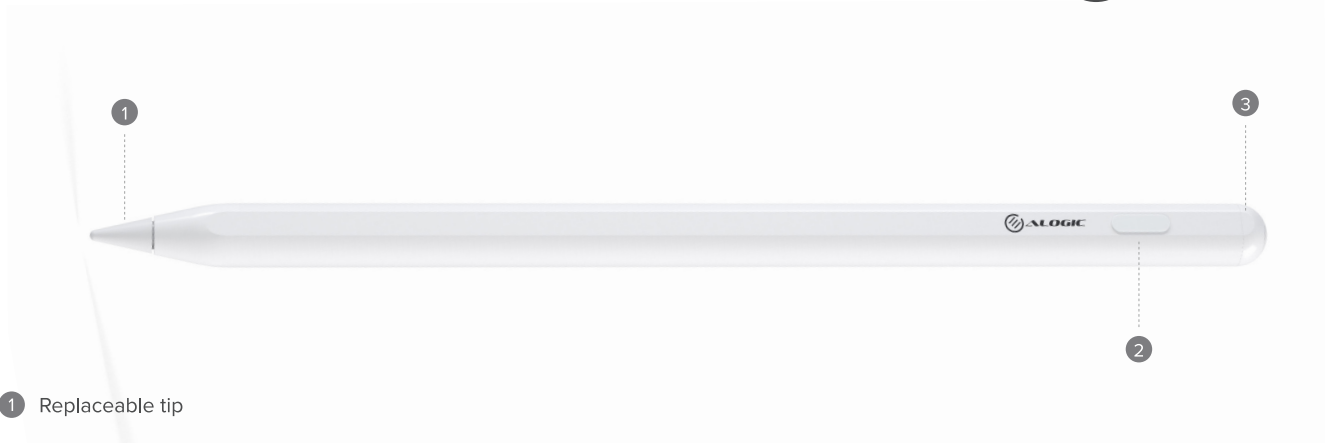

Wireless Charging

Part no

Color

ALIPSW-WH	○ White
ALIPSW-GRN	● Green
ALIPSW-BLU	● Blue
ALIPSW-PNK	● Pink
ALIPSW-YEL	● Yellow

Magnetic Charging and Storage

The iPad stylus attaches firmly to the side of all iPads released since 2018 meaning it's always on hand and ready for use. Dual mode charging allows this stylus to charge while magnetically docked to iPads that support this feature, or using a USB-C cable if necessary. The stylus charges in just one and a half hours and features a standby time of 30 days and working time of 8 – 10 hours before needing to be recharged.

Drawing Precision with Palm Rejection and Tilt Sensitivity

The iPad Stylus Pen is designed for incredible precision and accuracy, making it ideal for composing notes, drawing, marking documents and more. Palm rejection technology and tilt sensitivity make this stylus even more versatile as a drawing and creative tool.

ALOGIC iPad Stylus Pen with Wireless Charging

The ALOGIC iPad Stylus Pen provides the ultimate experience for writing, drawing, note taking and more on Apple iPad devices. A perfect aid to creativity, learning and productivity, the design sits perfectly in the hand and is ideal for everyday use. The stylus pens are available in 5 pastel colours to suit every taste and can be purchased in bulk multi-packs for education and corporate customers.

Ultra Build Quality

The ALOGIC iPad Stylus Pen is crafted from high quality materials guaranteeing a longer lifespan from daily wear and tear. The tip is replaceable and interchangeable with Apple genuine replacement tips.