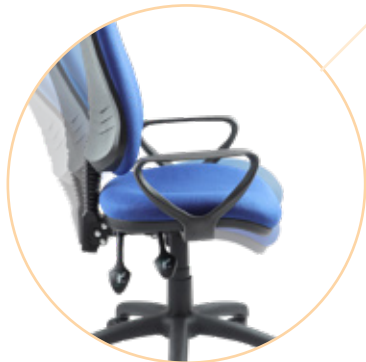

Independent seat tilt adjustment