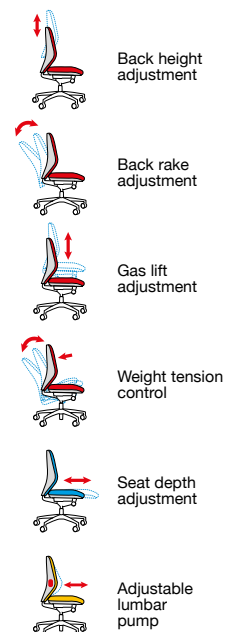

Jota ergo

The Jota Ergo 24 hour task chair is built for constant use, with a host of ergonomic features that facilitate all-day comfort. Ideal for call centres, hospitals and other institutions that require round-the-clock support, the extra high back & adjustable arms have been designed to increase user comfort & productivity.

BS 5459-2000+A2:2008

Overall width **680**
Overall depth **650**
Overall height **1050-1180**
Seat width **520**
Seat depth **500**
Seat height **470-600**
Back width **450**
Back height **590**
Arm height from floor **650-850**

Black
BLK

Blue
BLU

Code
JXERGOB

Arm type
Adjustable arms

RRP
£428