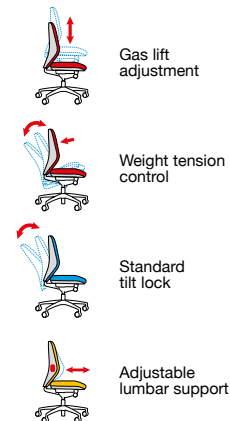

1
Year

115
KG

Lucca

Lucca is ideal for manager's offices and front of house areas where style and function are a top priority. The adjustable lumbar, high back, moulded seat and back ensure comfort whilst the gun metal nylon base and arms present a modern design that adds a rich pop of colour to your work space.

Overall width **625**
Overall depth **740**
Overall height **1100-1190**
Seat width **510**
Seat depth **485**
Seat height **465-565**
Back width **510**
Back height **690**
Arm height from floor **710-800**

Code
LUC300T1

Arm type
Fixed arms

RRP
£333