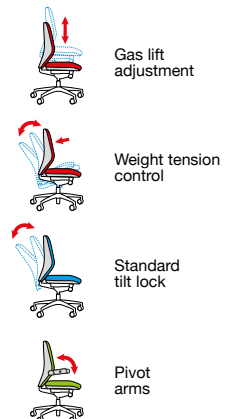

2
Years

130
KG

Sofia

Supreme comfort and classic design come together in the Sofia operators chair. With a pneumatic lumbar pad for ultimate comfort and a waterfall seat to reduce stress on the user's knees by having a downward slope at the edge of the seat cushion, Sofia will help you through those long hours at work.
EN 1335-1: 2000

Overall width **645**
Overall depth **720**
Overall height **1005-1095**
Seat width **510**
Seat depth **485**
Seat height **455-545**
Back width **510**
Back height **560**
Arm height from floor **640-830**

Code
SOF300T1

Arm type
Adjustable arms

RRP
£380

1
Year

115
KG

Tuscan

The Tuscan high back operators chair collection has a uniquely shaped back and headrest which ensures the chair adapts to the users back and provides just the right amount of comfort and support. Tuscan has ample cushioning whilst retaining a modern pillow design with sleek contours.

Overall width **690**
Overall depth **600**
Overall height **1150-1250**
Seat width **500**
Seat depth **530**
Seat height **470-570**
Back width **470**
Back height **730**
Arm height from floor **470-660**

Code
TUS300T1

Arm type
Pivot arms

RRP
£361