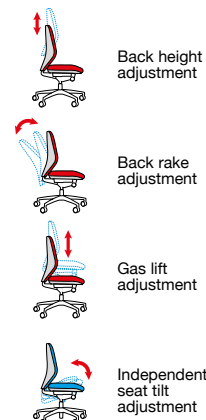

Overall width **680**
Overall depth **650**
Overall height **950-1080**
Seat width **520**
Seat depth **500**
Seat height **470-600**
Back width **480**
Back height **590**
Arm height from floor **620-750 (SH43), 600-800 (SH44), 470-800 (SH46)**

Black
BLK

Blue
BLU

Code	Arm type	RRP
SH40-000	No arms	£276
SH43-000	Fixed arms	£295
SH44-000	Adjustable arms	£338
SH46-000	Folding arms	£349