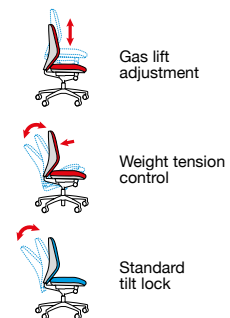

Cavalier

The Cavalier managers chair is a fabric chair in blue or charcoal, both carefully stitched and tufted for plush comfort and a most elegant look. The durable nylon 5 star base and easy glide castors offer maximum comfort and mobility for any office environment.

Overall width **620**
Overall depth **690**
Overall height **1010-1100**
Seat width **510**
Seat depth **470**
Seat height **450-540**
Back width **510**
Back height **650**
Arm height from floor **635-725**

Code
CAV300T1

Arm type
Fixed arms

RRP
£224