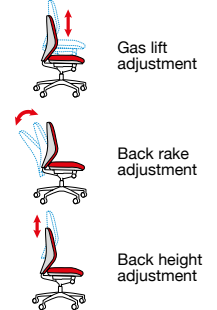

Vantage 100 - 2 Lever

The Vantage 100 fabric chairs are comfortable and affordable, no-nonsense, task chairs which are available from stock in multiple fabric finishes. The contoured seat, back height and back rake adjustment and adjustable seat height increase sitting ease for long periods of time.
EN 1335-1:2000 / EN 1335-2:2009

Overall width **480**
Overall depth **605**
Overall height **895-1005**
Seat width **480**
Seat depth **445**
Seat height **460-570**
Back width **450**
Back height **530**
Arm height from floor **620-730 (V101), 600-790 (V102)**

Code	Arm type	RRP
V100-00	No arms	£176
V101-00	Fixed arms	£217
V102-00	Adjustable arms	£244

Back rake adjustment