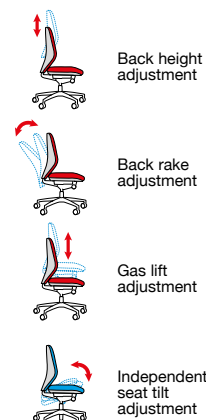

Overall width **680**
Overall depth **650**
Overall height **970-1100**
Seat width **520**
Seat depth **500**
Seat height **470-600**
Back width **480**
Back height **510**
Arm height from floor **620-750 (JH43), 600-800 (JH44), 470-800 (JH46)**

Black
BLK

Blue
BLU

Code	Arm type	RRP
JH40-000	No arms	£257
JH43-000	Fixed arms	£276
JH44-000	Adjustable arms	£313
JH46-000	Folding arms	£330