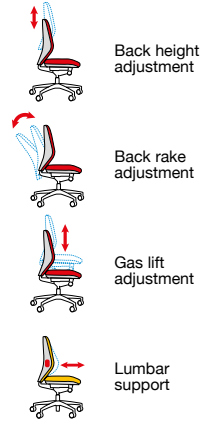

2
Years

130
KG

Sofia

Supreme comfort and classic design come together in the Sofia operators chair. With a pneumatic lumbar pad for ultimate comfort and a waterfall seat to reduce stress on the user's knees by having a downward slope at the edge of the seat cushion, Sofia will help you through those long hours at work.
EN 1335-1: 2000

Overall width **645**
Overall depth **720**
Overall height **1005-1095**
Seat width **510**
Seat depth **485**
Seat height **455-545**
Back width **510**
Back height **560**
Arm height from floor **640-830**

Code
SOF300T1

Arm type
Adjustable arms

RRP
£380

1
Year

115
KG

Tuscan

The Tuscan high back operators chair collection has a uniquely shaped back and headrest which ensures the chair adapts to the users back and provides just the right amount of comfort and support. Tuscan has ample cushioning whilst retaining a modern pillow design with sleek contours.

Overall width **690**
Overall depth **600**
Overall height **1150-1250**
Seat width **500**
Seat depth **530**
Seat height **470-570**
Back width **470**
Back height **730**
Arm height from floor **470-660**

Code
TUS300T1

Arm type
Pivot arms

RRP
£361