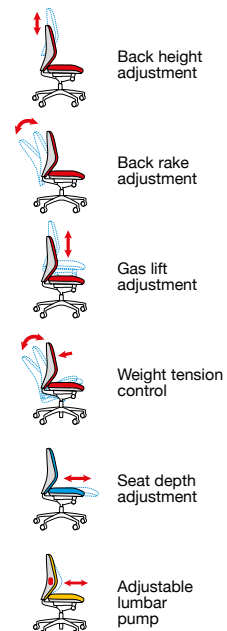

BS 5459-2000+A2:2008

Overall width **670**  
 Overall depth **500**  
 Overall height **1050-1180**  
 Seat width **520**  
 Seat depth **500**  
 Seat height **470-600**  
 Back width **450**  
 Back height **600**  
 Arm height from floor **650-850**

Black  
**BLK**

Blue  
**BLU**

**Code**  
**SXERGOB**

**Arm type**  
Adjustable arms

**RRP**  
**£447**

5  
Years

150  
KG

BS 5459-2000+A2:2008

Overall width **680**  
 Overall depth **650**  
 Overall height **1050-1180**  
 Seat width **520**  
 Seat depth **500**  
 Seat height **470-600**  
 Back width **450**  
 Back height **590**  
 Arm height from floor **650-850**