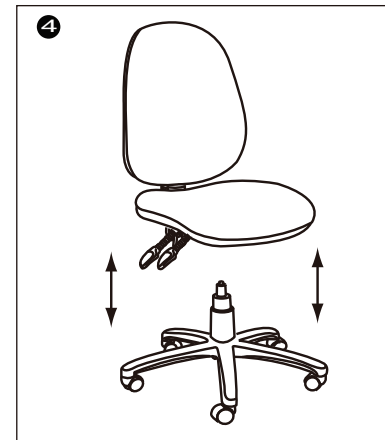

ASSEMBLY INSTRUCTIONS

PLEASE NOTE THE FIXING SCREWS ARE LOCATED IN THEIR FIXING POSITION

Do not tighten bolts fully until you have completed assembly.
"Should you require any assistance in assembling your goods please contact customer services on 0151 548 7111 between 9am/4:30pm.

dams V100-00

WARNING

- DO NOT USE THIS CHAIR AS A STEPLADDER
- USE THIS PRODUCT ONLY FOR SEATING ONE PERSON AT A TIME
- DO NOT USE THIS CHAIR UNLESS ALL BOLTS, SCREWS AND KNOBS ARE FIRMLY SECURED
- AT LEAST EVERY 4 MONTHS CHECK ALL BOLTS, SCREWS AND KNOBS TO BE SURE THEY REMAIN TIGHT
- IF PARTS ARE MISSING, BROKEN, DAMAGED OR WORN, STOP USING THE PRODUCT UNTIL REPAIRS ARE MADE USING AUTHORIZED PARTS
- FAILURE TO FOLLOW THESE INSTRUCTIONS/WARNINGS COULD RESULT IN SERIOUS INJURY