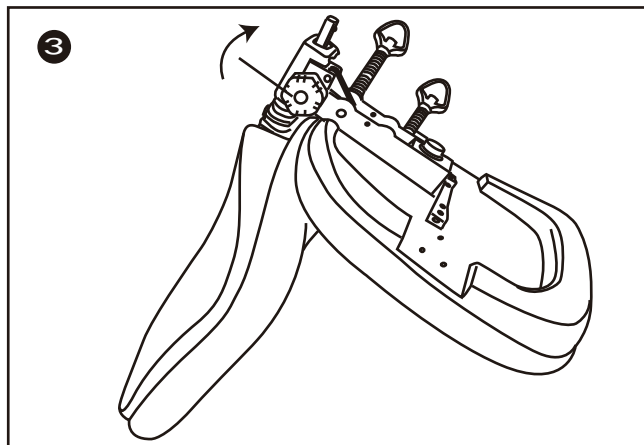

# ASSEMBLY INSTRUCTIONS

A-1PC

B-5PCS

C-6PCS  
(25mm)

PRE-INSERTED

K-1PC

**dams**

**SOF300T1**

Do not tighten bolts fully until you have completed assembly.  
Please note the fixing screws are located in their fixing points if not found in the parts bag.  
Should you require any assistance in assembling your goods please contact customer services on 0151 548 7111 between 9am/4:30pm.