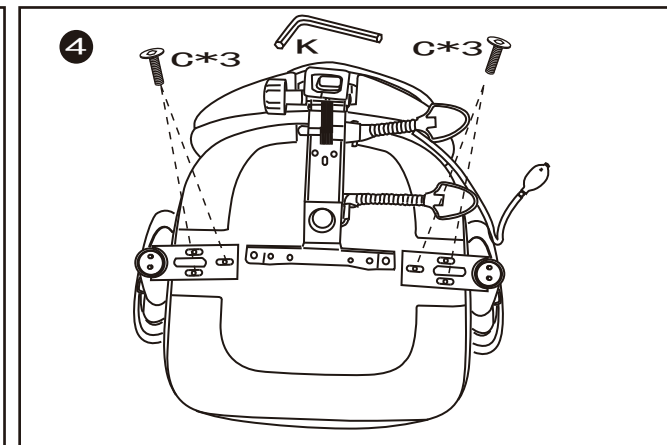

# ASSEMBLY INSTRUCTIONS

A-1PC

B-5PCS

C-6PCS  
(25mm)

PRE-INSERTED

K-1PC

**dams**

**SOF300T1**

Do not tighten bolts fully until you have completed assembly.  
Please note the fixing screws are located in their fixing points if not found in the parts bag.  
Should you require any assistance in assembling your goods please contact customer services on 0151 548 7111 between 9am/4:30pm.