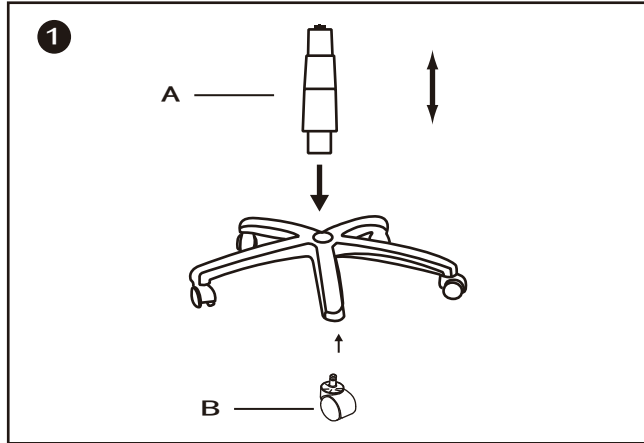

# ASSEMBLY INSTRUCTIONS

A-1PC

B-5PCS

C-6PCS  
(25mm)

PRE-INSERTED

K-1PC

**dams**

**SOF300T1**

Do not tighten bolts fully until you have completed assembly.  
Please note the fixing screws are located in their fixing points if not found in the parts bag.  
Should you require any assistance in assembling your goods please contact customer services on 0151 548 7111 between 9am/4:30pm.