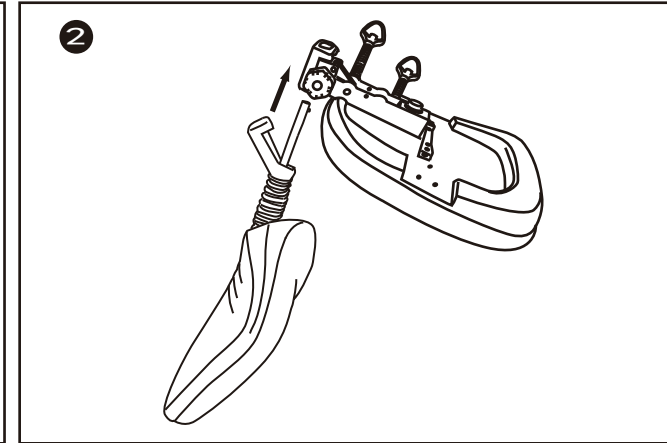

# ASSEMBLY INSTRUCTIONS

A-1PC

B-5PCS

C-6PCS  
(25mm)

PRE-INSERTED

K-1PC

**dams**

**SOF300T1**

Do not tighten bolts fully until you have completed assembly.  
Please note the fixing screws are located in their fixing points if not found in the parts bag.  
Should you require any assistance in assembling your goods please contact customer services on 0151 548 7111 between 9am/4:30pm.