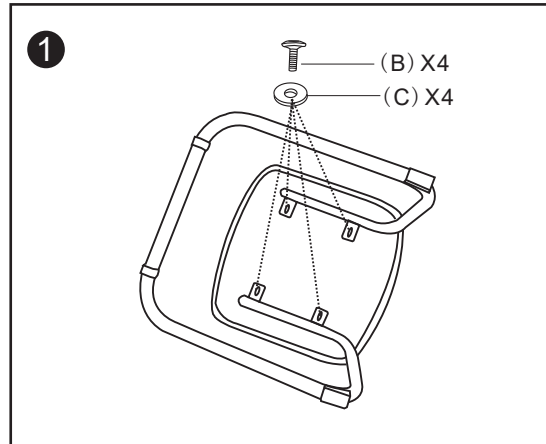

# ASSEMBLY INSTRUCTIONS

Please note that all fittings are packed with chair armrests.

Do not tighten bolts fully until you have completed assembly.  
Should you require any assistance in assembling your goods please contact customer services on 0151 548 7111 between 9am/4:30pm.