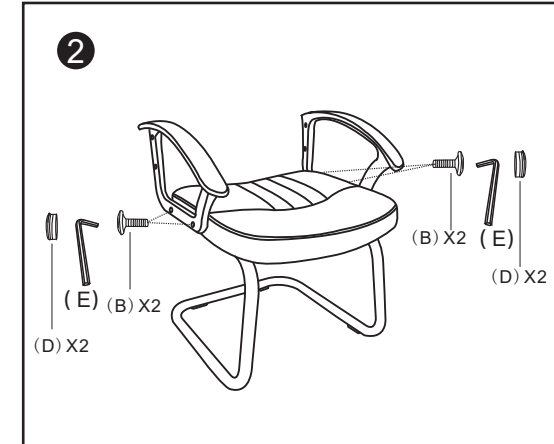

# ASSEMBLY INSTRUCTIONS

Please note that all fittings are packed with chair armrests.

Do not tighten bolts fully until you have completed assembly.  
Should you require any assistance in assembling your goods please contact customer services on 0151 548 7111 between 9am/4:30pm.

## WARNING

- DO NOT USE THIS CHAIR AS A STEPLADDER
- USE THIS PRODUCT ONLY FOR SEATING ONE PERSON AT A TIME
- DO NOT USE THIS CHAIR UNLESS ALL BOLTS, SCREWS AND KNOBS ARE FIRMLY SECURED
- AT LEAST EVERY 4 MONTHS CHECK ALL BOLTS, SCREWS AND KNOBS TO BE SURE THEY REMAIN TIGHT
- IF PARTS ARE MISSING, BROKEN, DAMAGED OR WORN, STOP USING THE PRODUCT UNTIL REPAIRS ARE MADE USING AUTHORIZED PARTS
- FAILURE TO FOLLOW THESE INSTRUCTIONS/WARNINGS COULD RESULT IN SERIOUS INJURY