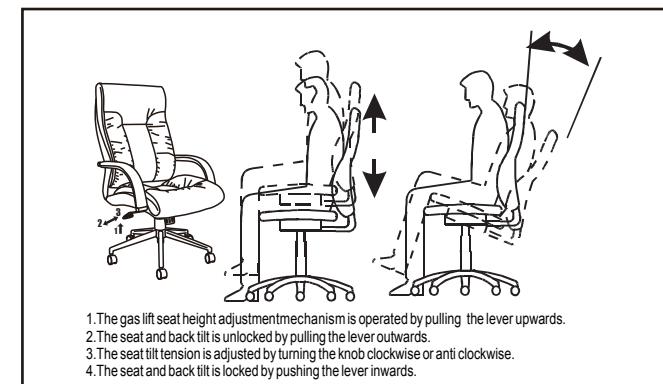

# ASSEMBLY INSTRUCTIONS

- A**  
  
 1PC
- B**  
  
 5PCS
- C** 4PCS (22mm)  

- D** 8PCS (18mm)  
 PRE-INSERTED  

- E**  
  
 1PC
- F**  
  
 8PCS
- G**  
  
 1PC

**Do not tighten bolts fully until you have completed assembly. Please note the fixing screws are located in their fixing points if not found in the parts bag. Should you require any assistance in assembling your goods please contact customer services on 0151 548 7111 between 9am/4:30pm.**

## WARNING

- DO NOT STAND ON THIS CHAIR DO NOT USE THIS CHAIR AS STEP LADDER
- USE THIS PRODUCT ONLY FOR SEATING ONE PERSON AT A TIME
- DO NOT USE THIS CHAIR UNLESS ALL BOLTS, SCREWS AND KNOBS ARE FIRMLY SECURED
- AT LEAST EVERY 4 MONTHS CHECK ALL BOLTS, SCREWS AND KNOBS TO BE SURE THEY ARE TIGHT
- IF PARTS ARE MISSING, BROKEN, DAMAGED OR WORN, STOP USE OF THIS PRODUCT UNTIL REPAIRS ARE MADE USING FACTORY AUTHORISED PARTS
- FAILURE TO FOLLOW THESE WARNINGS COULD RESULT IN SERIOUS INJURY