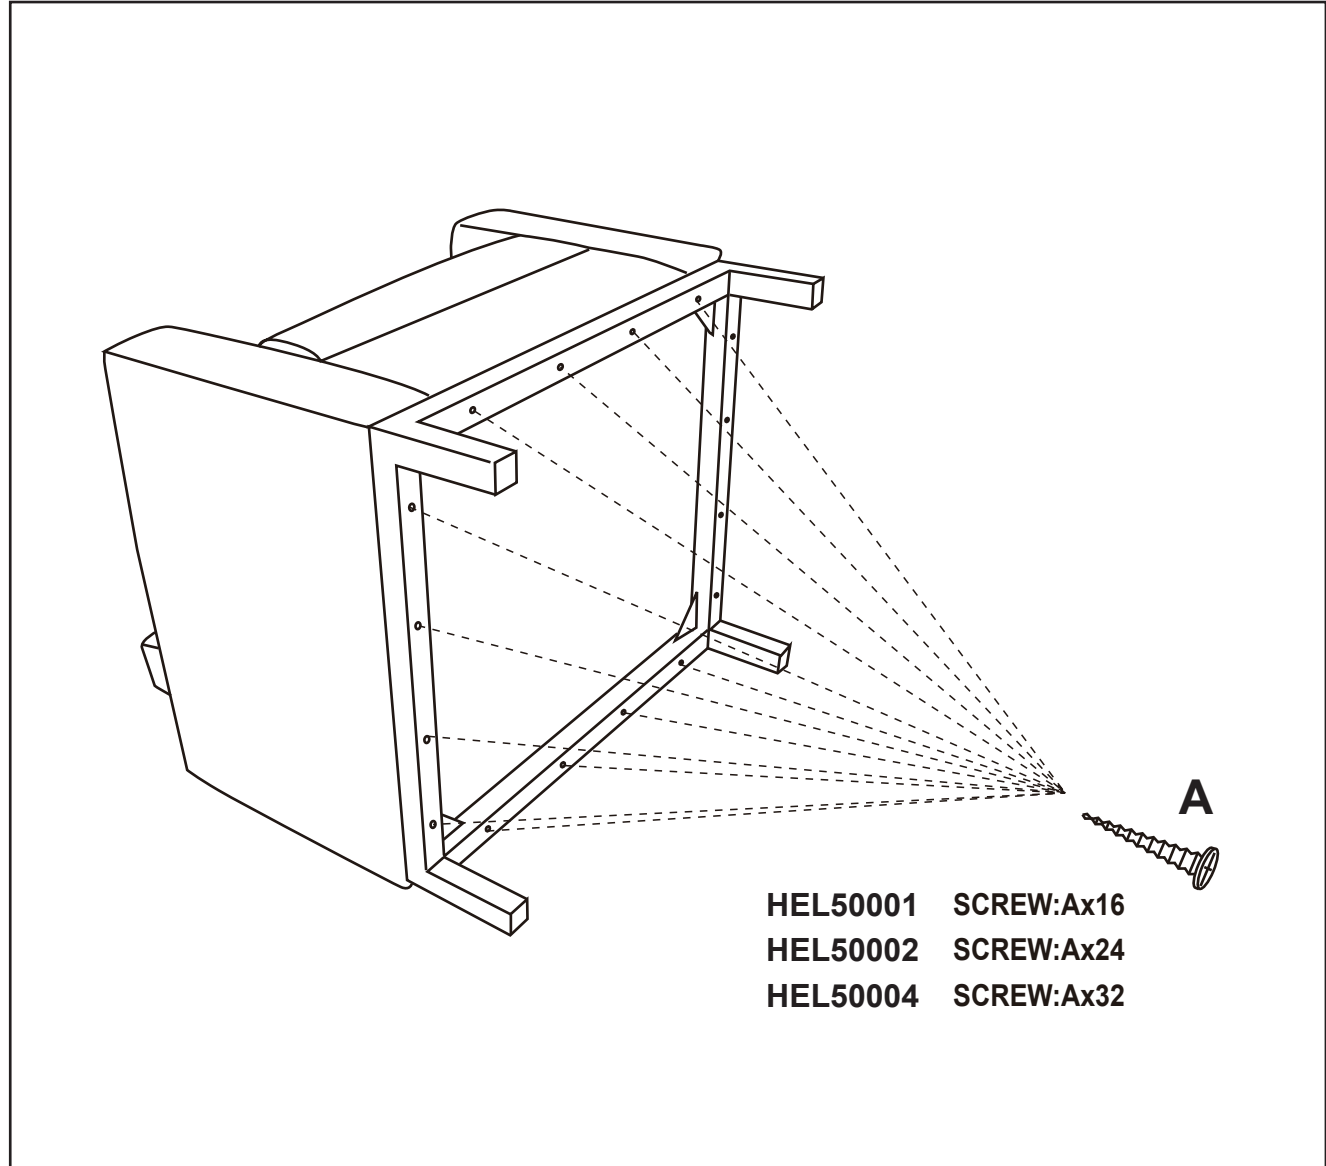

ASSEMBLY INSTRUCTIONS

HEL50001

HEL50002

HEL50004

dams

Do not tighten bolts fully until you have completed assembly.
Please note the fixing screws are located in their fixing points if not found in the parts bag.
Should you require any assistance in assembling your goods please contact customer services
on 0151 548 7111 between 9am/4:30pm.

WARNING

- DO NOT STAND ON THIS CHAIR DO NOT USE THIS CHAIR AS STEP LADDER
- USE THIS PRODUCT ONLY FOR SEATING ONE PERSON AT A TIME
- DO NOT USE THIS CHAIR UNLESS ALL BOLTS, SCREWS AND KNOBS ARE FIRMLY SECURED
- AT LEAST EVERY 4 MONTHS CHECK ALL BOLTS, SCREWS AND KNOBS TO BE SURE THEY ARE TIGHT
- IF PARTS ARE MISSING, BROKEN, DAMAGED OR WORN, STOP USE OF THIS PRODUCT UNTIL REPAIRS ARE MADE USING FACTORY AUTHORISED PARTS
- FAILURE TO FOLLOW THESE WARNINGS COULD RESULT IN SERIOUS INJURY