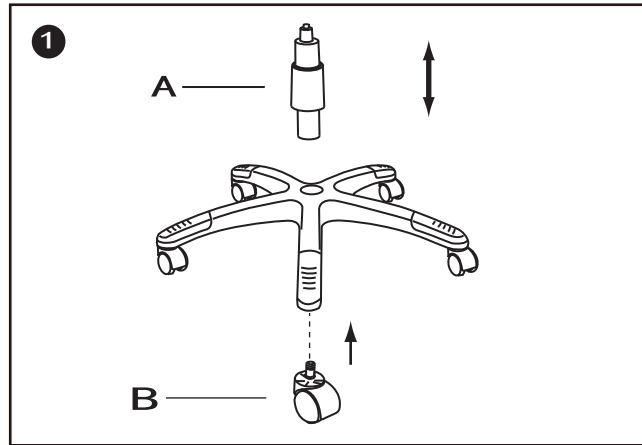

ASSEMBLY INSTRUCTIONS

- A**
1PC

- B**
5PCS

- C**
(45mm)
4PCS

- D** 4PCS
(22mm)
PRE-INSERTED

- E** 4PCS
(30mm)
PRE-INSERTED

- F**
4PCS

- G**
1PC

dams  **LUC300T1**

Do not tighten bolts fully until you have completed assembly.
Please note the fixing screws are located in their fixing points if not found in the parts bag.
Should you require any assistance in assembling your goods please contact customer services on 0151 548 7111 between 9am/4:30pm.