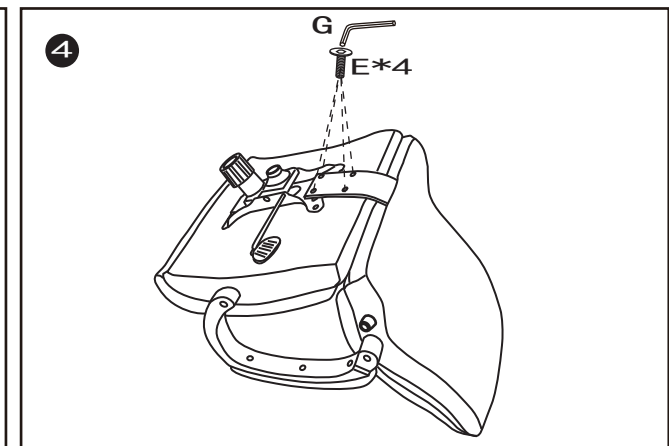

ASSEMBLY INSTRUCTIONS

- A**
1PC

- B**
5PCS

- C**
(45mm)
4PCS

- D** 4PCS
(22mm)
PRE-INSERTED

- E** 4PCS
(30mm)
PRE-INSERTED

- F**
4PCS

- G**
1PC

dams  **LUC300T1**

Do not tighten bolts fully until you have completed assembly.
Please note the fixing screws are located in their fixing points if not found in the parts bag.
Should you require any assistance in assembling your goods please contact customer services on 0151 548 7111 between 9am/4:30pm.