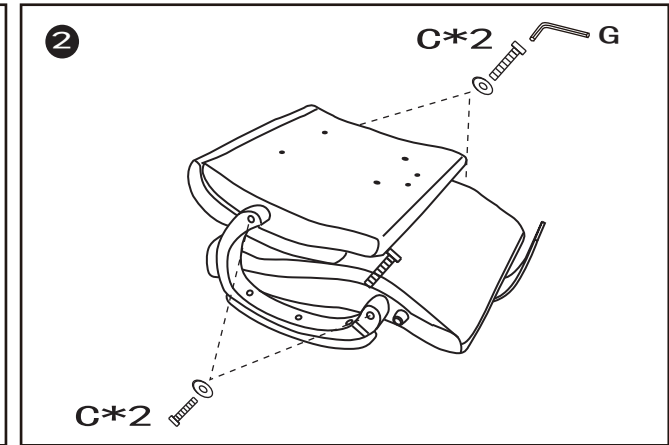

ASSEMBLY INSTRUCTIONS

- A**
1PC

- B**
5PCS

- C**
(45mm)
4PCS

- D** 4PCS
(22mm)
PRE-INSERTED

- E** 4PCS
(30mm)
PRE-INSERTED

- F**
4PCS

- G**
1PC

dams  **LUC300T1**

Do not tighten bolts fully until you have completed assembly.
Please note the fixing screws are located in their fixing points if not found in the parts bag.
Should you require any assistance in assembling your goods please contact customer services on 0151 548 7111 between 9am/4:30pm.