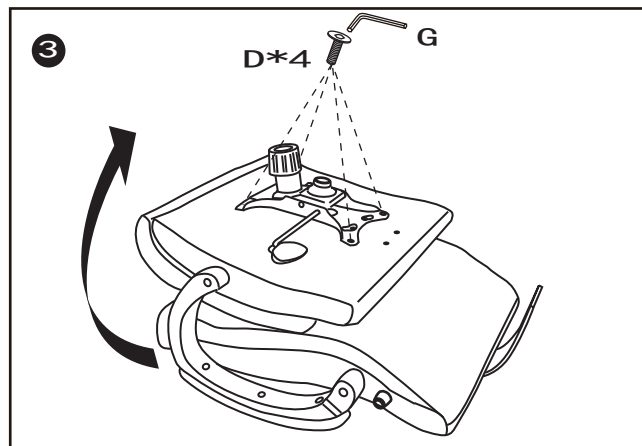

ASSEMBLY INSTRUCTIONS

- A**
1PC

- B**
5PCS

- C**
(45mm)
4PCS

- D** 4PCS
(22mm)
PRE-INSERTED

- E** 4PCS
(30mm)
PRE-INSERTED

- F**
4PCS

- G**
1PC

dams  **LUC300T1**

Do not tighten bolts fully until you have completed assembly.
Please note the fixing screws are located in their fixing points if not found in the parts bag.
Should you require any assistance in assembling your goods please contact customer services on 0151 548 7111 between 9am/4:30pm.