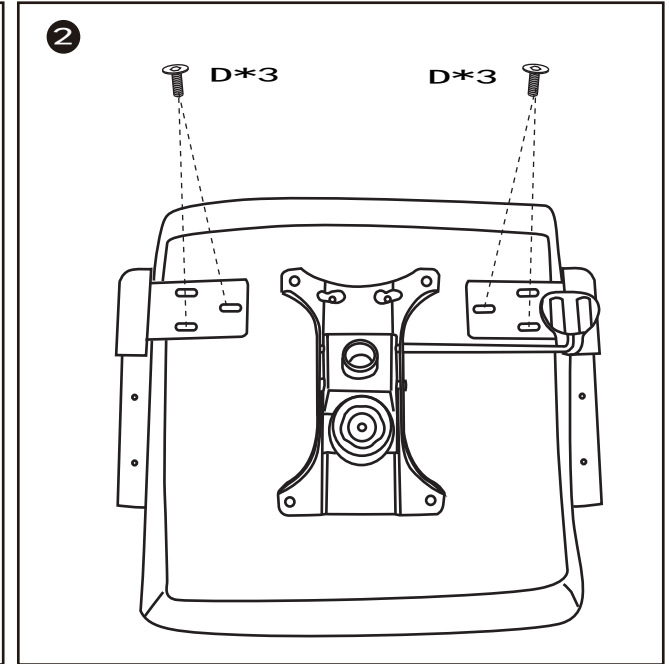

ASSEMBLY INSTRUCTIONS

dams  **MAR50004**

Do not tighten bolts fully until you have completed assembly.
Please note the fixing screws are located in their fixing points if not found in the parts bag.
Should you require any assistance in assembling your goods please contact customer services on 0151 548 7111 between 9am/4:30pm.