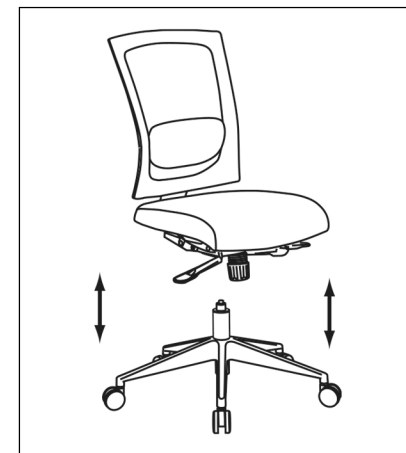

ASSEMBLY INSTRUCTIONS

Do not tighten bolts fully until you have completed assembly.
Should you require any assistance in assembling your goods please contact customer services on 0151 548 7111 between 9am/4:30pm.

WARNING

- DO NOT USE THIS CHAIR AS A STEPLADDER
- USE THIS PRODUCT ONLY FOR SEATING ONE PERSON AT A TIME
- DO NOT USE THIS CHAIR UNLESS ALL BOLTS, SCREWS AND KNOBS ARE FIRMLY SECURED
- AT LEAST EVERY 4 MONTHS CHECK ALL BOLTS, SCREWS AND KNOBS TO BE SURE THEY REMAIN TIGHT
- IF PARTS ARE MISSING, BROKEN, DAMAGED OR WORN, STOP USING THE PRODUCT UNTIL REPAIRS ARE MADE USING AUTHORIZED PARTS
- FAILURE TO FOLLOW THESE INSTRUCTIONS/WARNINGS COULD RESULT IN SERIOUS INJURY