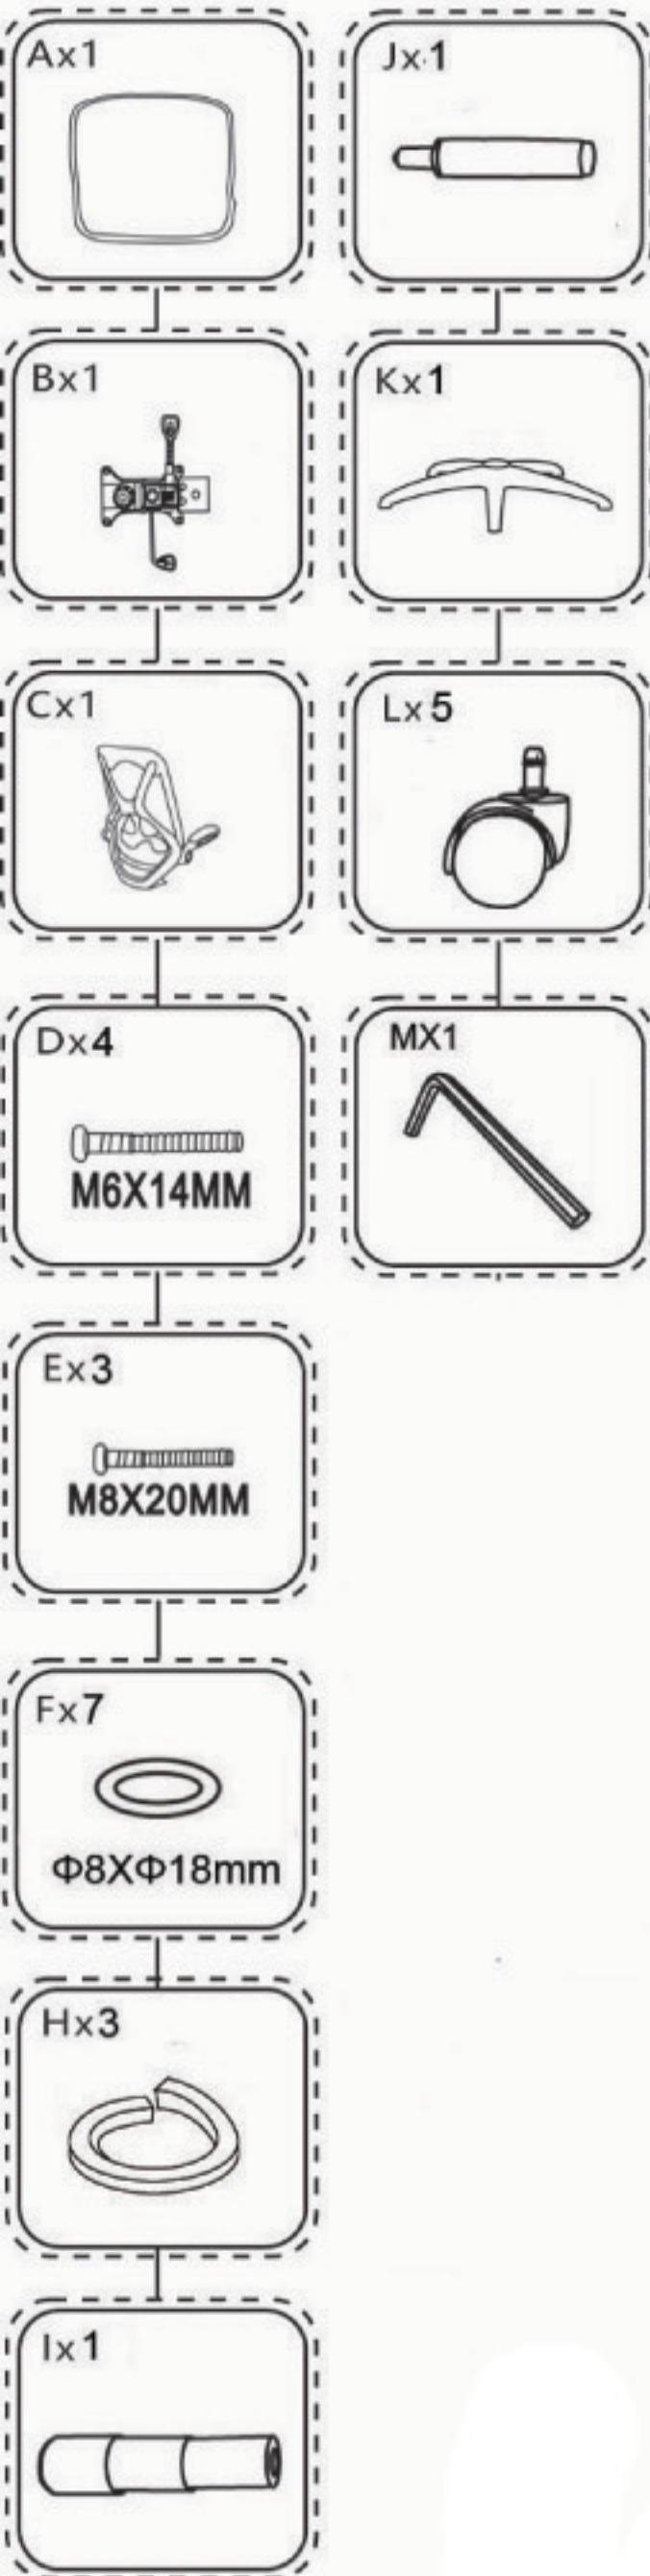

ASSEMBLY INSTRUCTIONS

Please note that all fittings are packed with chair gas lift.

Do not tighten bolts fully until you have completed assembly.
 "Should you require any assistance in assembling your goods please contact customer services on 0151 548 7111 between 9am/4:30pm.

WARNING

- DO NOT USE THIS CHAIR AS A STEPLADDER
- USE THIS PRODUCT ONLY FOR SEATING ONE PERSON AT A TIME
- DO NOT USE THIS CHAIR UNLESS ALL BOLTS, SCREWS AND KNOBS ARE FIRMLY SECURED
- AT LEAST EVERY 4 MONTHS CHECK ALL BOLTS, SCREWS AND KNOBS TO BE SURE THEY REMAIN TIGHT
- IF PARTS ARE MISSING, BROKEN, DAMAGED OR WORN, STOP USING THE PRODUCT UNTIL REPAIRS ARE MADE USING AUTHORIZED PARTS
- FAILURE TO FOLLOW THESE INSTRUCTIONS/WARNINGS COULD RESULT IN SERIOUS INJURY