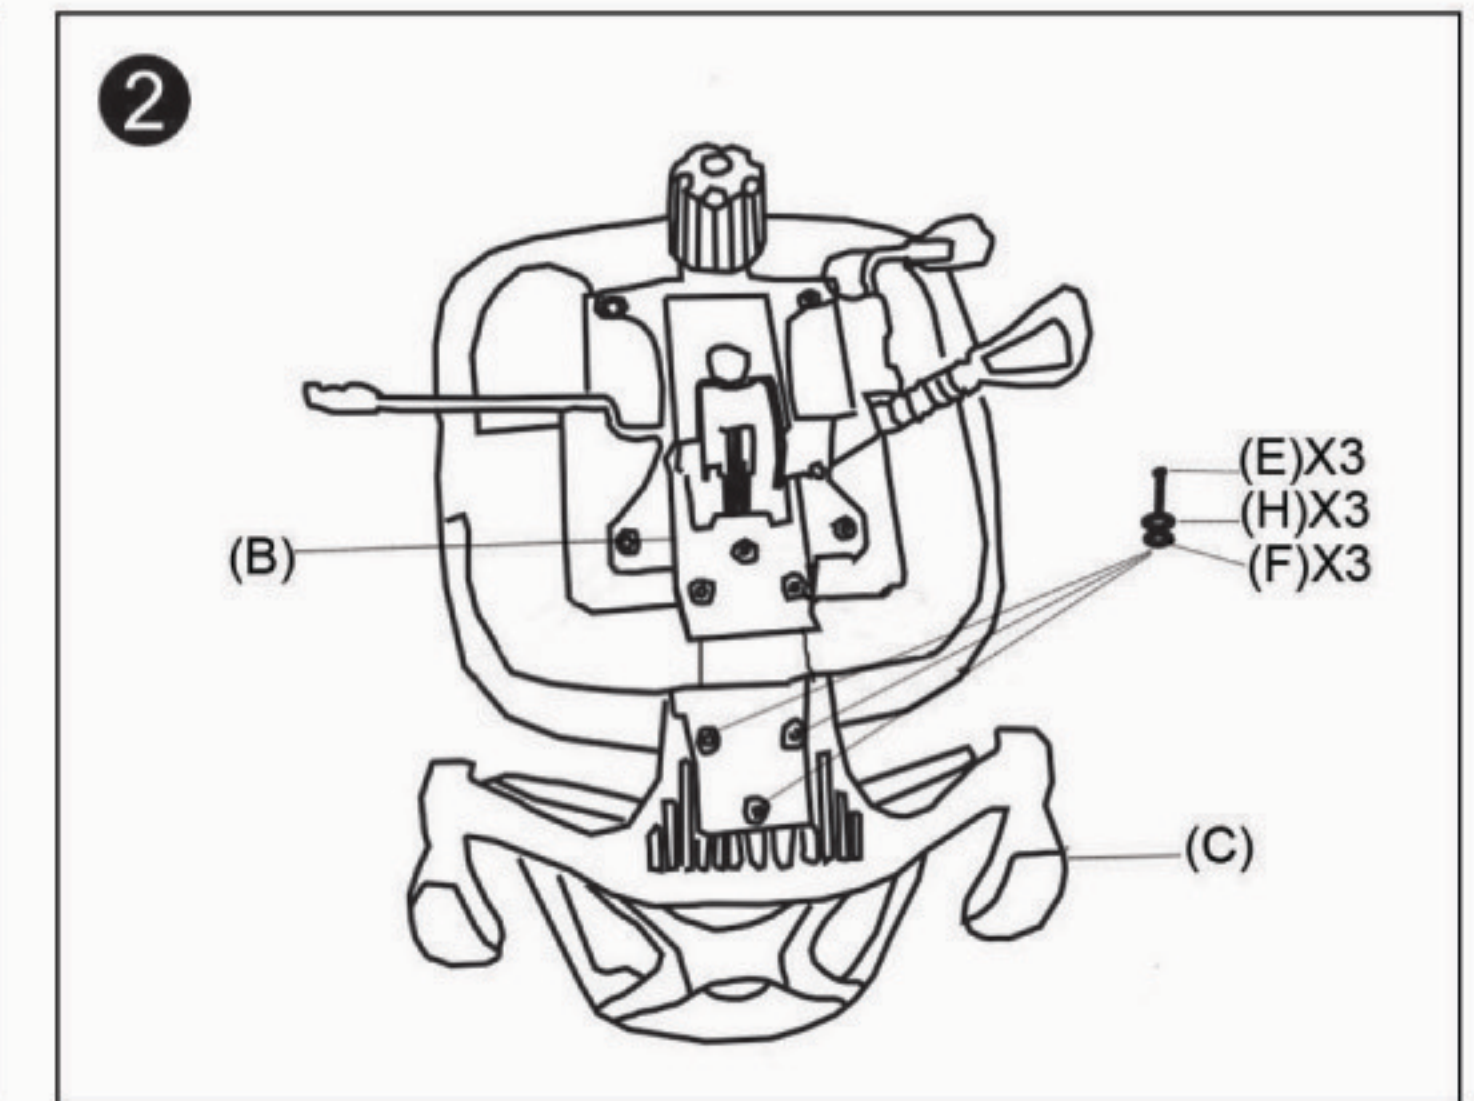

ASSEMBLY INSTRUCTIONS

Please note that all fittings are packed with chair gas lift.

Do not tighten bolts fully until you have completed assembly.
 "Should you require any assistance in assembling your goods please contact customer services on 0151 548 7111 between 9am/4:30pm.

WARNING

- DO NOT USE THIS CHAIR AS A STEPLADDER
- USE THIS PRODUCT ONLY FOR SEATING ONE PERSON AT A TIME
- DO NOT USE THIS CHAIR UNLESS ALL BOLTS, SCREWS AND KNOBS ARE FIRMLY SECURED
- AT LEAST EVERY 4 MONTHS CHECK ALL BOLTS, SCREWS AND KNOBS TO BE SURE THEY REMAIN TIGHT
- IF PARTS ARE MISSING, BROKEN, DAMAGED OR WORN, STOP USING THE PRODUCT UNTIL REPAIRS ARE MADE USING AUTHORIZED PARTS
- FAILURE TO FOLLOW THESE INSTRUCTIONS/WARNINGS COULD RESULT IN SERIOUS INJURY