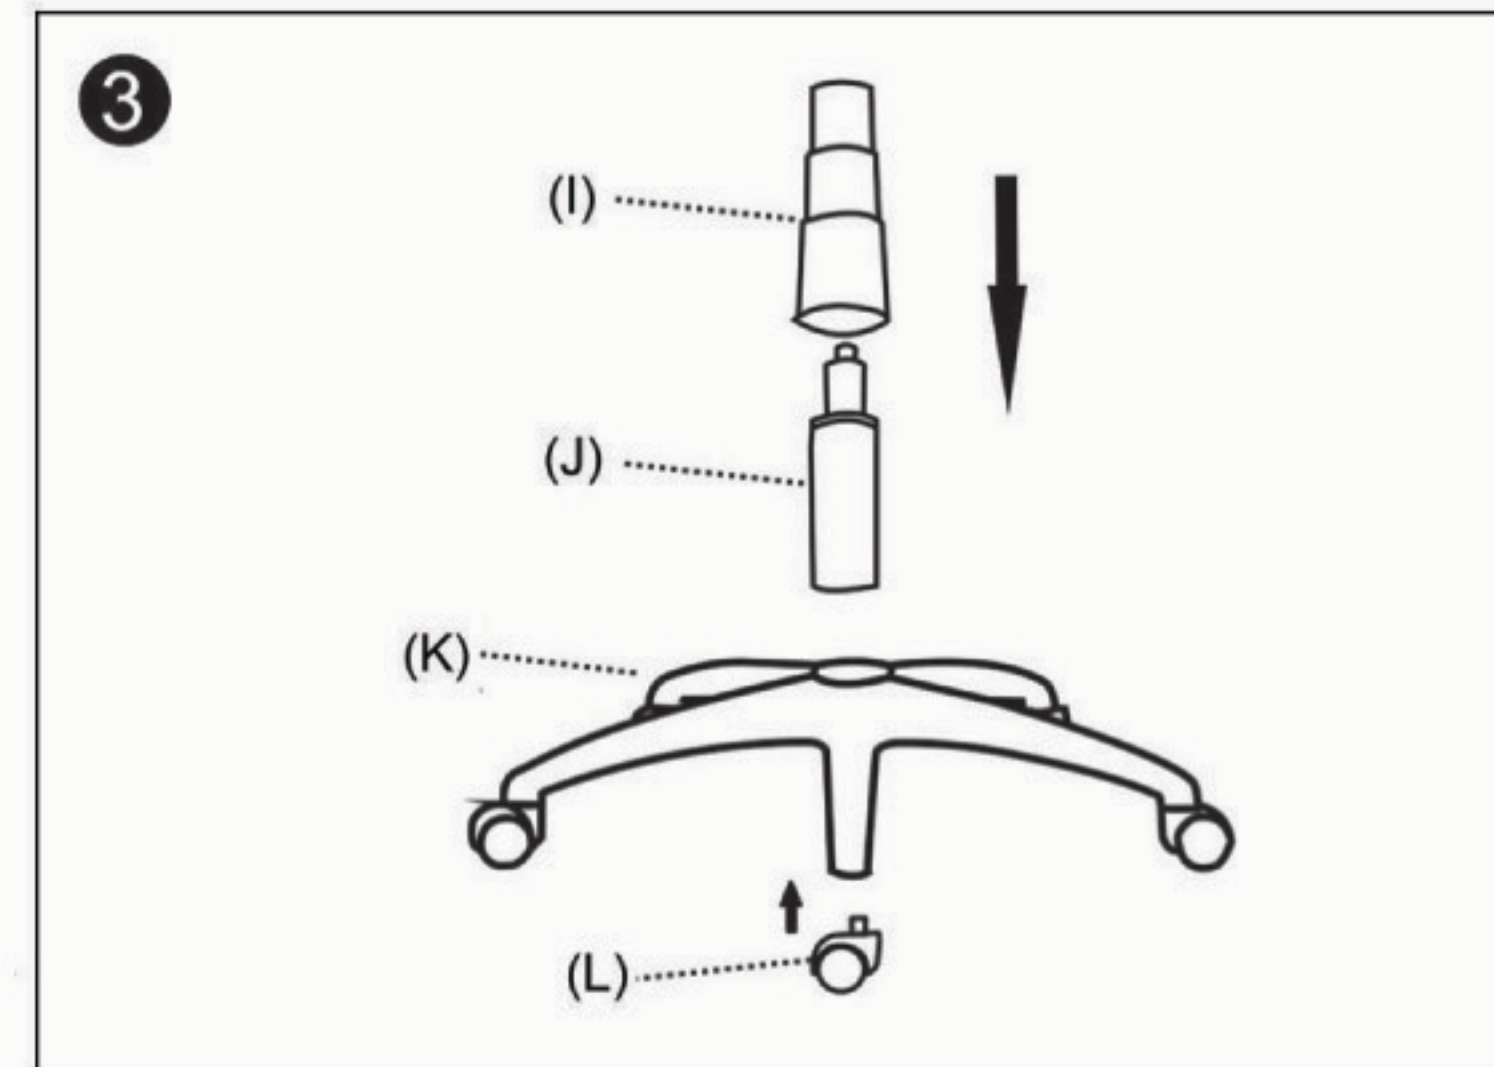

ASSEMBLY INSTRUCTIONS

Please note that all fittings are packed with chair gas lift.

Do not tighten bolts fully until you have completed assembly.
 "Should you require any assistance in assembling your goods please contact customer services on 0151 548 7111 between 9am/4:30pm.

WARNING

- DO NOT USE THIS CHAIR AS A STEPLADDER
- USE THIS PRODUCT ONLY FOR SEATING ONE PERSON AT A TIME
- DO NOT USE THIS CHAIR UNLESS ALL BOLTS, SCREWS AND KNOBS ARE FIRMLY SECURED
- AT LEAST EVERY 4 MONTHS CHECK ALL BOLTS, SCREWS AND KNOBS TO BE SURE THEY REMAIN TIGHT
- IF PARTS ARE MISSING, BROKEN, DAMAGED OR WORN, STOP USING THE PRODUCT UNTIL REPAIRS ARE MADE USING AUTHORIZED PARTS
- FAILURE TO FOLLOW THESE INSTRUCTIONS/WARNINGS COULD RESULT IN SERIOUS INJURY