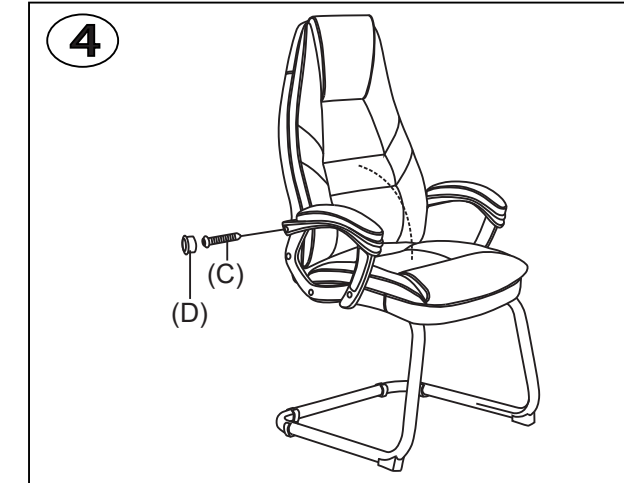

ASSEMBLY INSTRUCTIONS

- (A)  1PC
- (B)  M6X20MM 4PCS
- (C)  M6X30MM 8PCS
- (D)  8PCS
- (E) 

NBO100C1

Do not tighten bolts fully until you have completed assembly.
 "Should you require any assistance in assembling your goods please contact customer services on 0151 548 7111 between 9am/4:30pm.

WARNING

- DO NOT USE THIS CHAIR AS A STEPLADDER
- USE THIS PRODUCT ONLY FOR SEATING ONE PERSON AT A TIME
- DO NOT USE THIS CHAIR UNLESS ALL BOLTS, SCREWS AND KNOBS ARE FIRMLY SECURED
- AT LEAST EVERY 4 MONTHS CHECK ALL BOLTS, SCREWS AND KNOBS TO BE SURE THEY REMAIN TIGHT
- IF PARTS ARE MISSING, BROKEN, DAMAGED OR WORN, STOP USING THE PRODUCT UNTIL REPAIRS ARE MADE USING AUTHORIZED PARTS
- FAILURE TO FOLLOW THESE INSTRUCTIONS/WARNINGS COULD RESULT IN SERIOUS INJURY