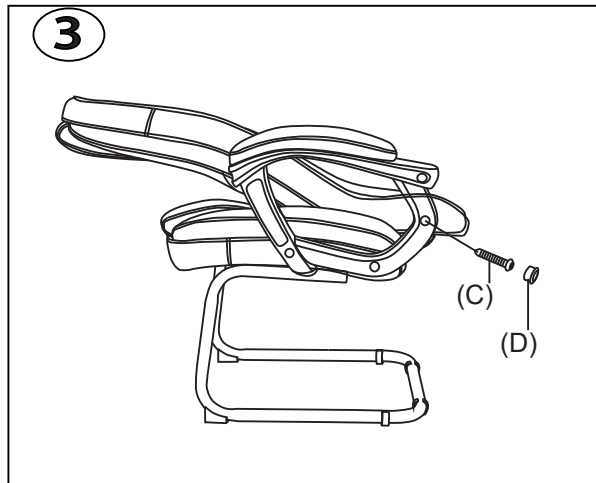

ASSEMBLY INSTRUCTIONS

- (A)  1PC
- (B)  M6X20MM 4PCS
- (C)  M6X30MM 8PCS
- (D)  8PCS
- (E) 

NBO100C1

Do not tighten bolts fully until you have completed assembly.
 "Should you require any assistance in assembling your goods please contact customer services on 0151 548 7111 between 9am/4:30pm.

WARNING

- DO NOT USE THIS CHAIR AS A STEPLADDER
- USE THIS PRODUCT ONLY FOR SEATING ONE PERSON AT A TIME
- DO NOT USE THIS CHAIR UNLESS ALL BOLTS, SCREWS AND KNOBS ARE FIRMLY SECURED
- AT LEAST EVERY 4 MONTHS CHECK ALL BOLTS, SCREWS AND KNOBS TO BE SURE THEY REMAIN TIGHT
- IF PARTS ARE MISSING, BROKEN, DAMAGED OR WORN, STOP USING THE PRODUCT UNTIL REPAIRS ARE MADE USING AUTHORIZED PARTS
- FAILURE TO FOLLOW THESE INSTRUCTIONS/WARNINGS COULD RESULT IN SERIOUS INJURY