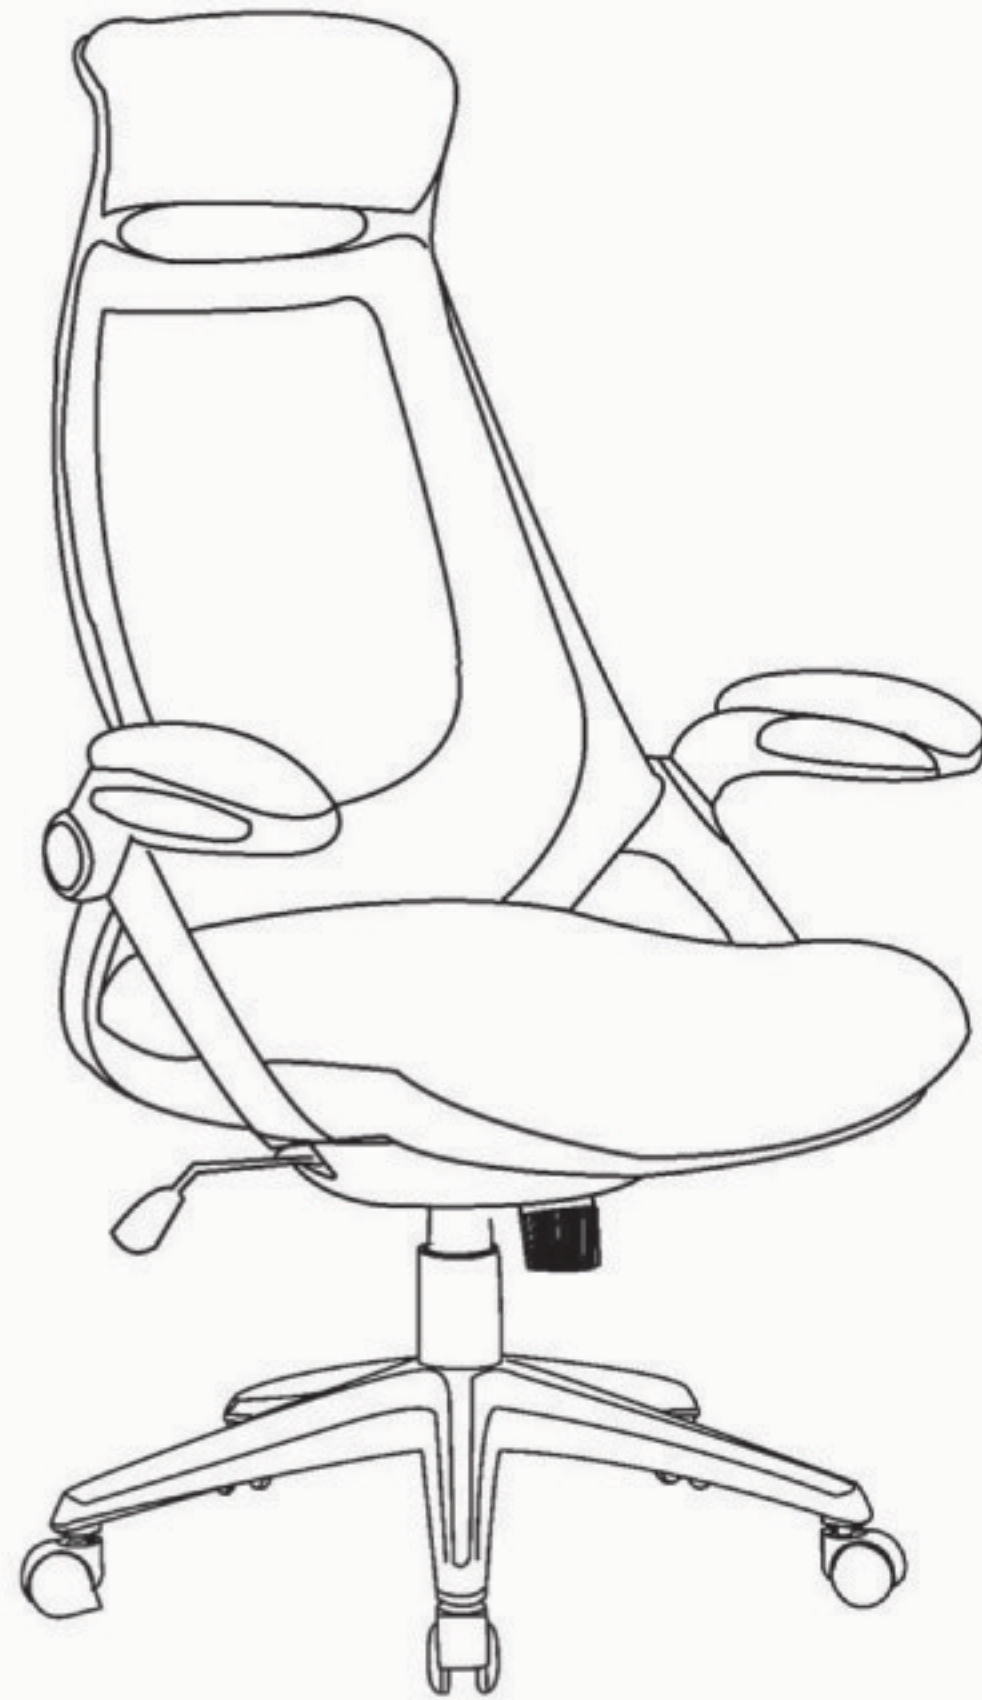

ASSEMBLY INSTRUCTIONS

Please note that all fittings are packed with chair gas lift.

Do not tighten bolts fully until you have completed assembly.
 "Should you require any assistance in assembling your goods please contact customer services on 0151 548 7111 between 9am/4:30pm.

WARNING

- DO NOT USE THIS CHAIR AS A STEPLADDER
- USE THIS PRODUCT ONLY FOR SEATING ONE PERSON AT A TIME
- DO NOT USE THIS CHAIR UNLESS ALL BOLTS, SCREWS AND KNOBS ARE FIRMLY SECURED
- AT LEAST EVERY 4 MONTHS CHECK ALL BOLTS, SCREWS AND KNOBS TO BE SURE THEY REMAIN TIGHT
- IF PARTS ARE MISSING, BROKEN, DAMAGED OR WORN, STOP USING THE PRODUCT UNTIL REPAIRS ARE MADE USING AUTHORIZED PARTS
- FAILURE TO FOLLOW THESE INSTRUCTIONS/WARNINGS COULD RESULT IN SERIOUS INJURY