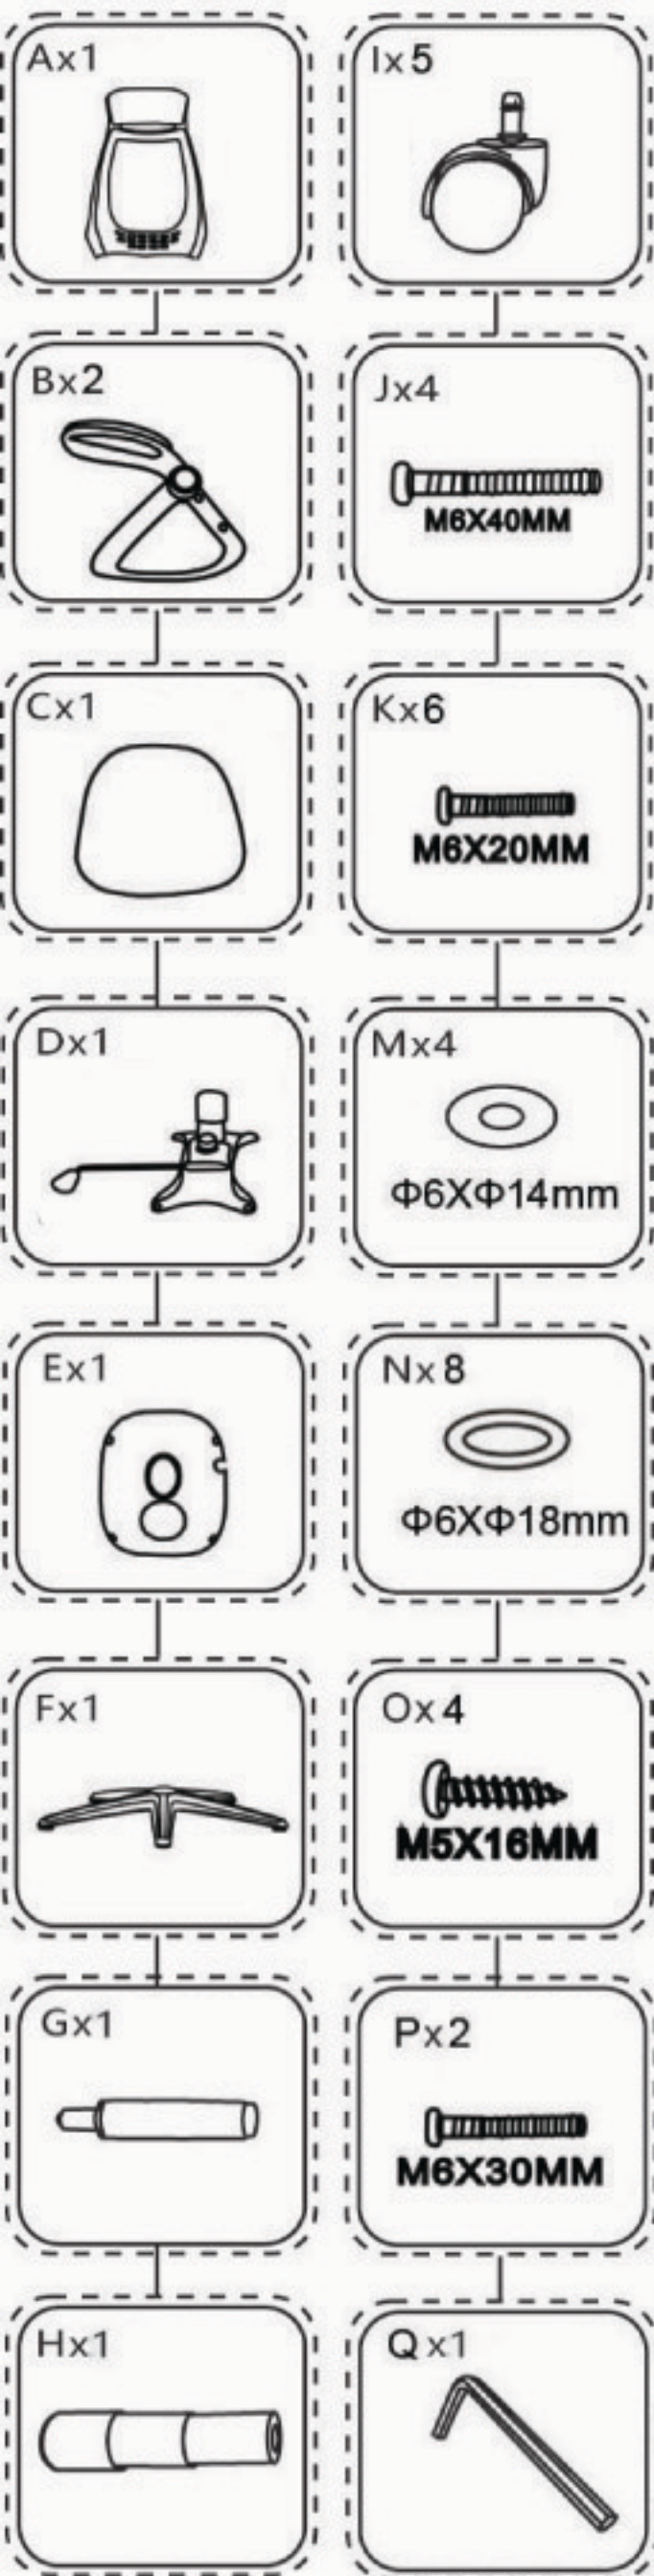

ASSEMBLY INSTRUCTIONS

Please note that all fittings are packed with chair gas lift.

Do not tighten bolts fully until you have completed assembly.
 "Should you require any assistance in assembling your goods please contact customer services on 0151 548 7111 between 9am/4:30pm.

WARNING

- DO NOT USE THIS CHAIR AS A STEPLADDER
- USE THIS PRODUCT ONLY FOR SEATING ONE PERSON AT A TIME
- DO NOT USE THIS CHAIR UNLESS ALL BOLTS, SCREWS AND KNOBS ARE FIRMLY SECURED
- AT LEAST EVERY 4 MONTHS CHECK ALL BOLTS, SCREWS AND KNOBS TO BE SURE THEY REMAIN TIGHT
- IF PARTS ARE MISSING, BROKEN, DAMAGED OR WORN, STOP USING THE PRODUCT UNTIL REPAIRS ARE MADE USING AUTHORIZED PARTS
- FAILURE TO FOLLOW THESE INSTRUCTIONS/WARNINGS COULD RESULT IN SERIOUS INJURY