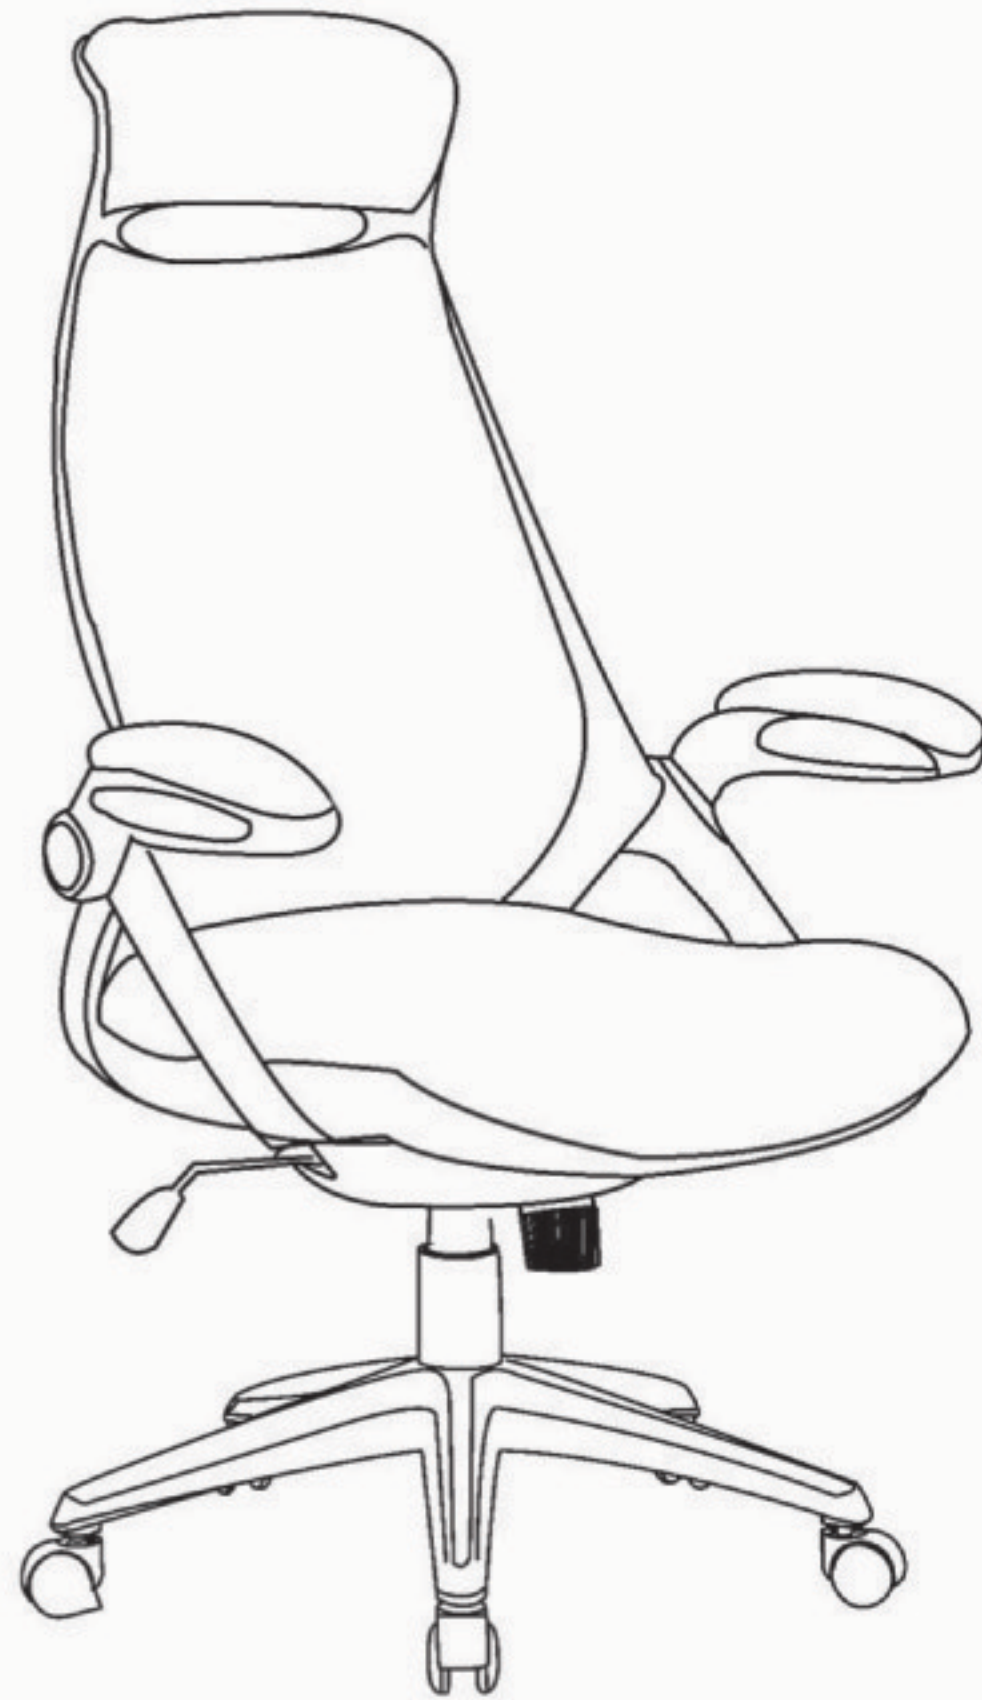

ASSEMBLY INSTRUCTIONS

Please note that all fittings are packed with chair gas lift.

Do not tighten bolts fully until you have completed assembly.
 "Should you require any assistance in assembling your goods please contact customer services on 0151 548 7111 between 9am/4:30pm.

WARNING

- DO NOT USE THIS CHAIR AS A STEPLADDER
- USE THIS PRODUCT ONLY FOR SEATING ONE PERSON AT A TIME
- DO NOT USE THIS CHAIR UNLESS ALL BOLTS, SCREWS AND KNOBS ARE FIRMLY SECURED
- AT LEAST EVERY 4 MONTHS CHECK ALL BOLTS, SCREWS AND KNOBS TO BE SURE THEY REMAIN TIGHT
- IF PARTS ARE MISSING, BROKEN, DAMAGED OR WORN, STOP USING THE PRODUCT UNTIL REPAIRS ARE MADE USING AUTHORIZED PARTS
- FAILURE TO FOLLOW THESE INSTRUCTIONS/WARNINGS COULD RESULT IN SERIOUS INJURY