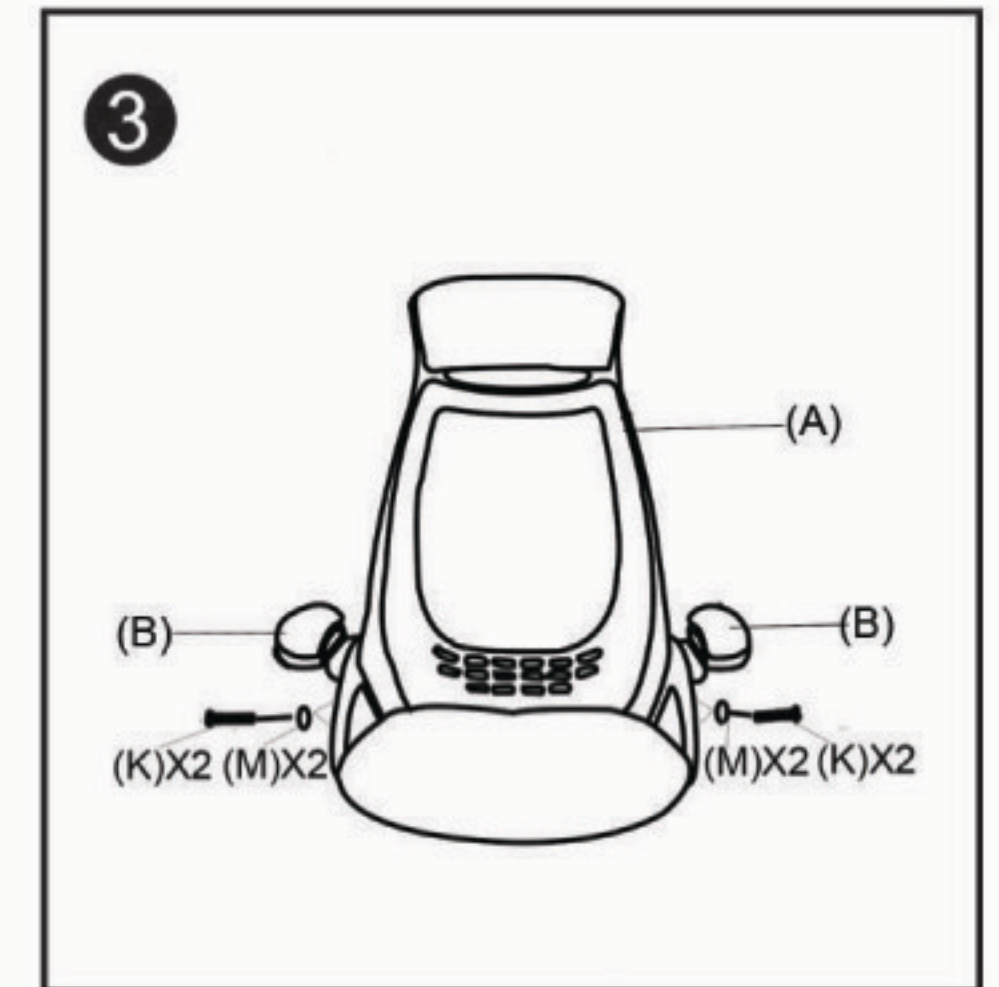

ASSEMBLY INSTRUCTIONS

Please note that all fittings are packed with chair gas lift.

Do not tighten bolts fully until you have completed assembly.
 "Should you require any assistance in assembling your goods please contact customer services on 0151 548 7111 between 9am/4:30pm.