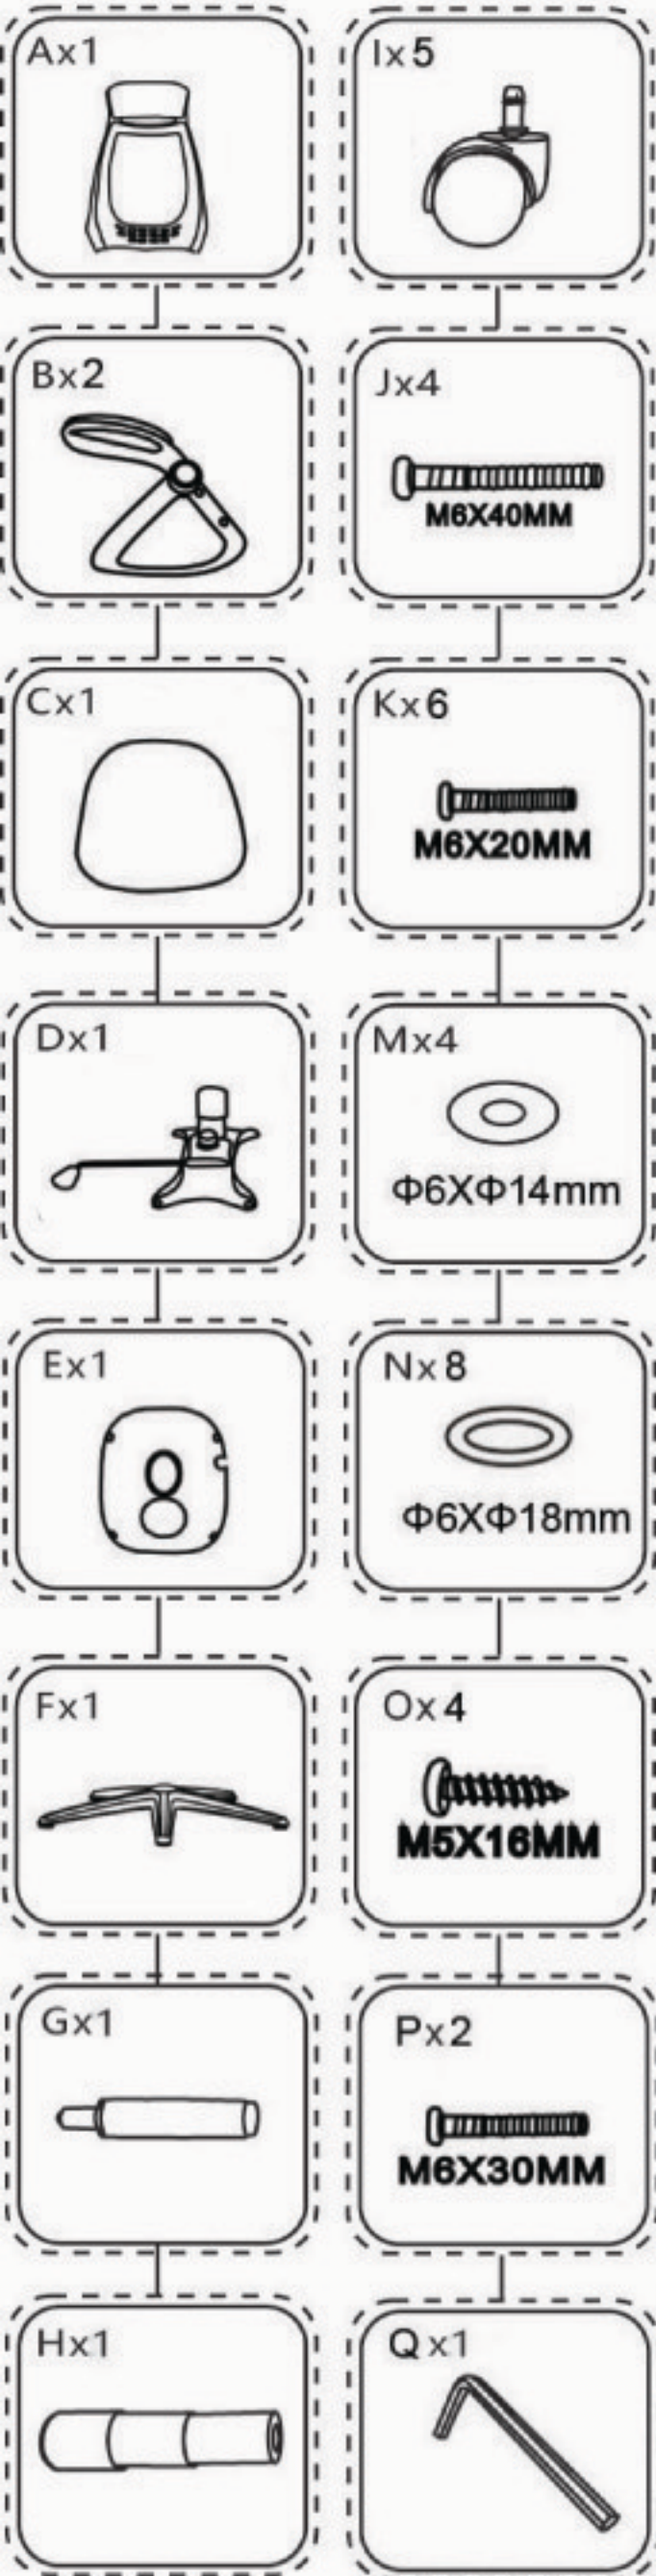

ASSEMBLY INSTRUCTIONS

Please note that all fittings are packed with chair gas lift.

Do not tighten bolts fully until you have completed assembly.
 "Should you require any assistance in assembling your goods please contact customer services on 0151 548 7111 between 9am/4:30pm.

WARNING

- DO NOT USE THIS CHAIR AS A STEPLADDER
- USE THIS PRODUCT ONLY FOR SEATING ONE PERSON AT A TIME
- DO NOT USE THIS CHAIR UNLESS ALL BOLTS, SCREWS AND KNOBS ARE FIRMLY SECURED
- AT LEAST EVERY 4 MONTHS CHECK ALL BOLTS, SCREWS AND KNOBS TO BE SURE THEY REMAIN TIGHT
- IF PARTS ARE MISSING, BROKEN, DAMAGED OR WORN, STOP USING THE PRODUCT UNTIL REPAIRS ARE MADE USING AUTHORIZED PARTS
- FAILURE TO FOLLOW THESE INSTRUCTIONS/WARNINGS COULD RESULT IN SERIOUS INJURY