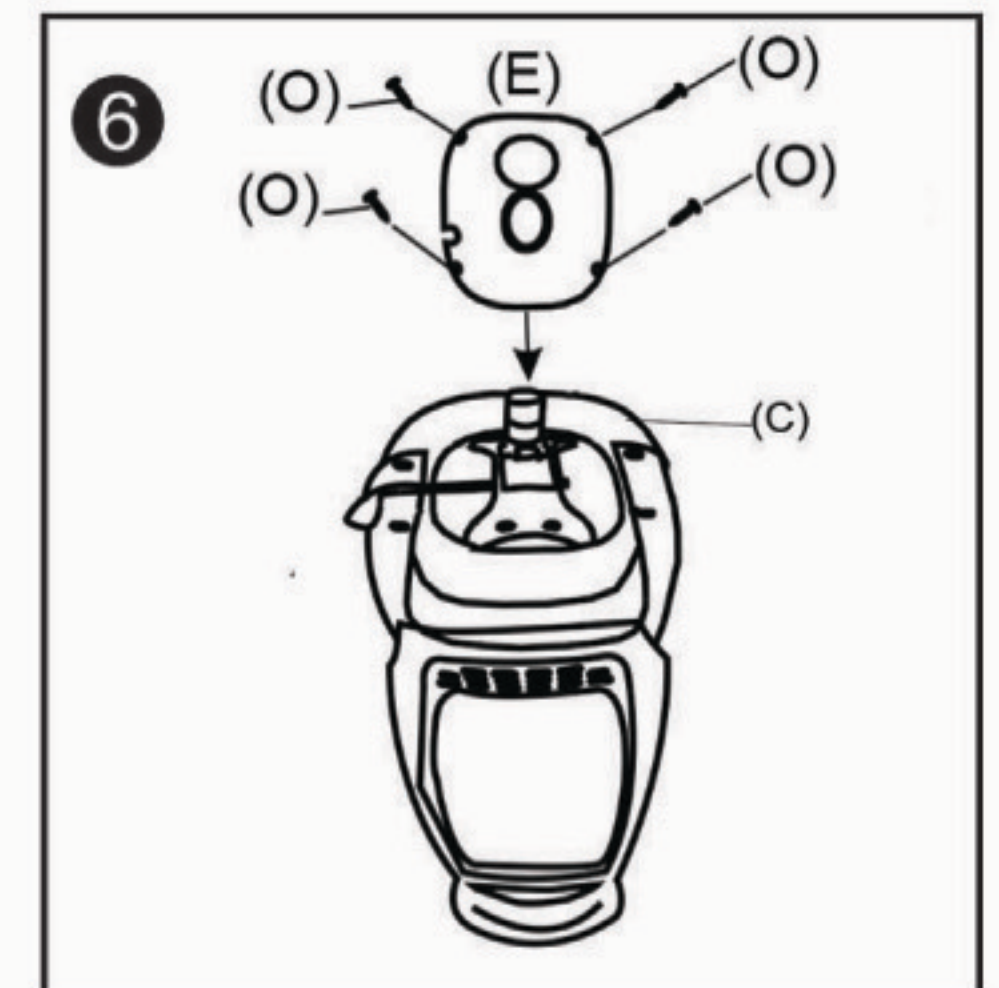

ASSEMBLY INSTRUCTIONS

Please note that all fittings are packed with chair gas lift.

Do not tighten bolts fully until you have completed assembly.
 "Should you require any assistance in assembling your goods please contact customer services on 0151 548 7111 between 9am/4:30pm.