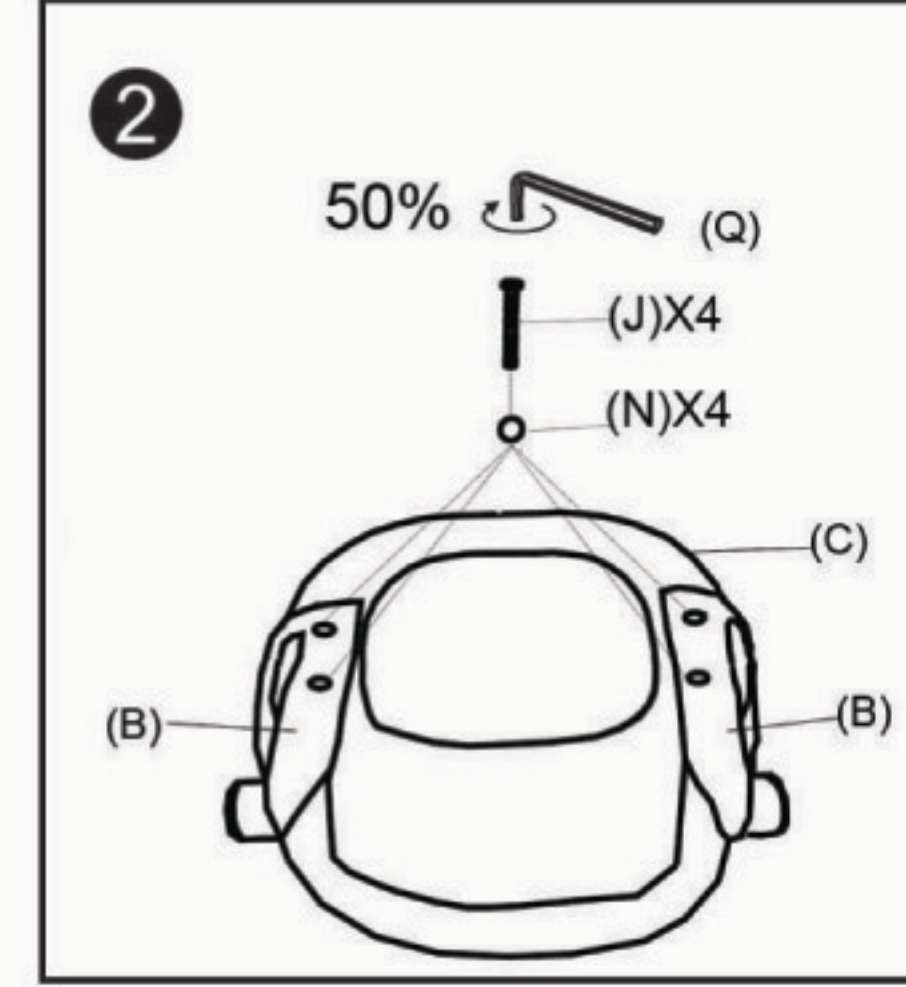

ASSEMBLY INSTRUCTIONS

Please note that all fittings are packed with chair gas lift.

Do not tighten bolts fully until you have completed assembly.
 "Should you require any assistance in assembling your goods please contact customer services on 0151 548 7111 between 9am/4:30pm.