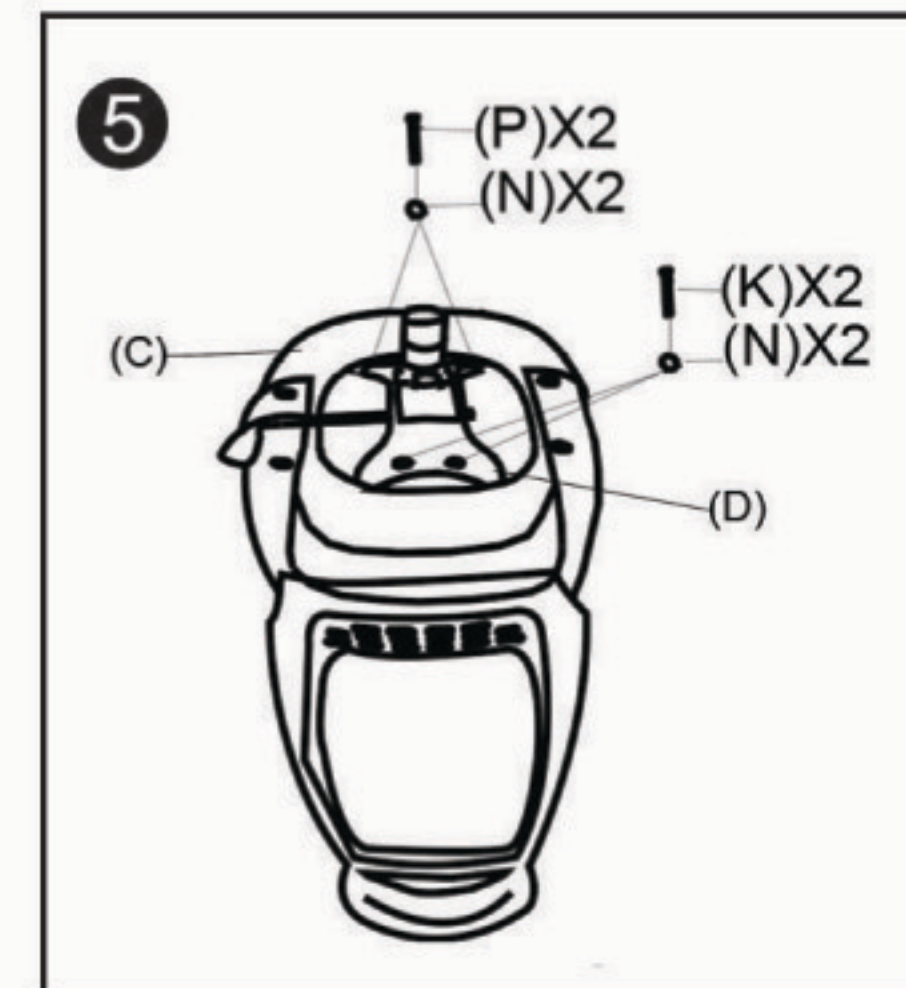

ASSEMBLY INSTRUCTIONS

Please note that all fittings are packed with chair gas lift.

Do not tighten bolts fully until you have completed assembly.
 "Should you require any assistance in assembling your goods please contact customer services on 0151 548 7111 between 9am/4:30pm.