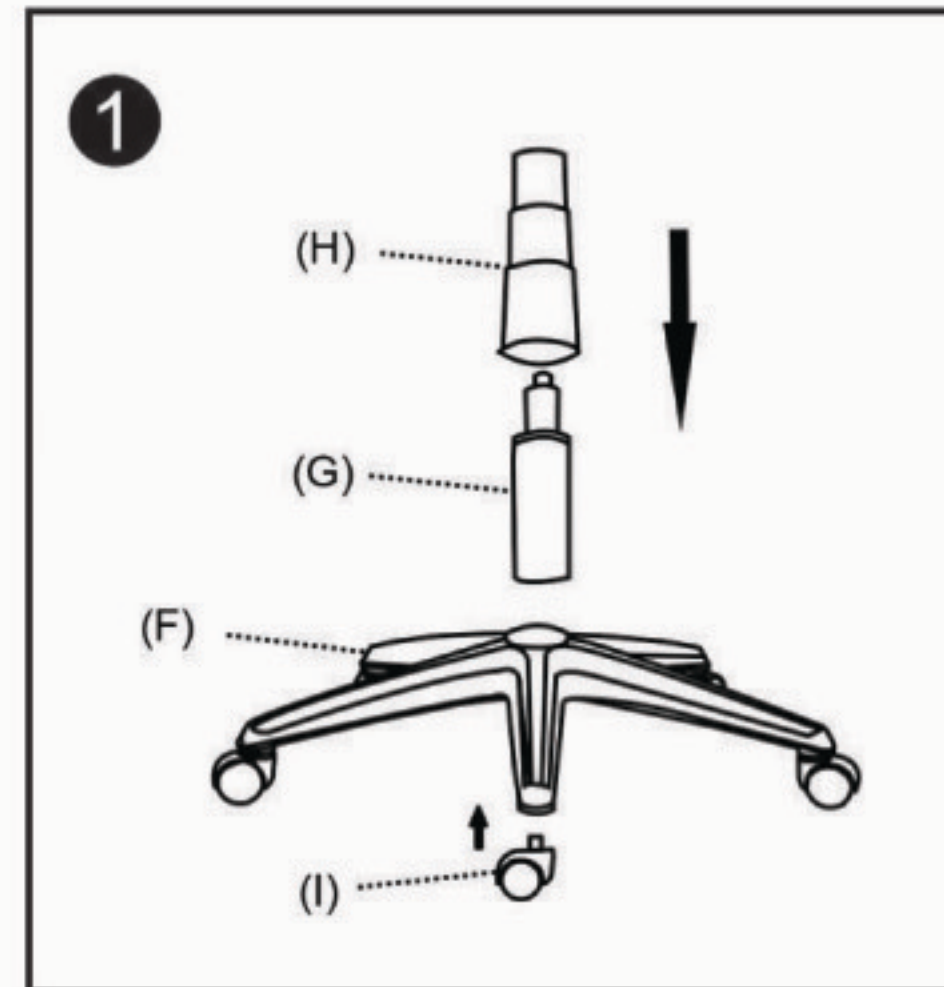

ASSEMBLY INSTRUCTIONS

Please note that all fittings are packed with chair gas lift.

Do not tighten bolts fully until you have completed assembly.
 "Should you require any assistance in assembling your goods please contact customer services on 0151 548 7111 between 9am/4:30pm.