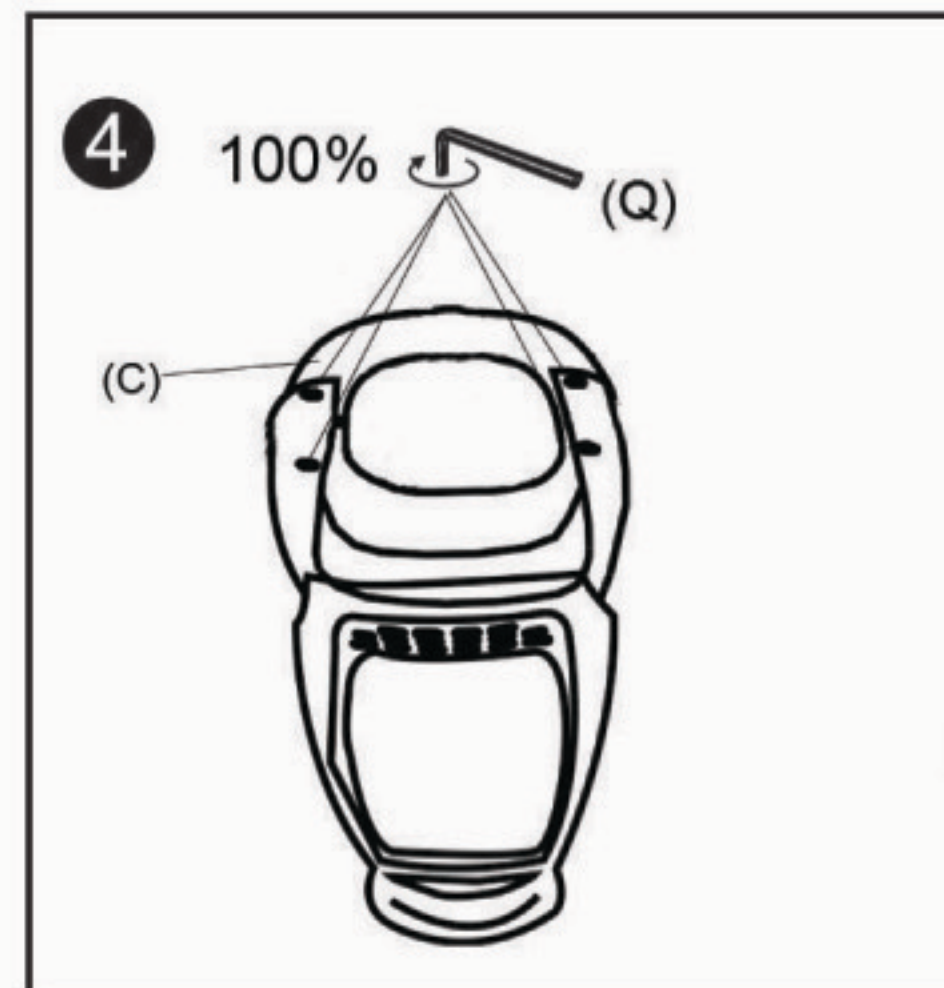

ASSEMBLY INSTRUCTIONS

Please note that all fittings are packed with chair gas lift.

Do not tighten bolts fully until you have completed assembly.
 "Should you require any assistance in assembling your goods please contact customer services on 0151 548 7111 between 9am/4:30pm.